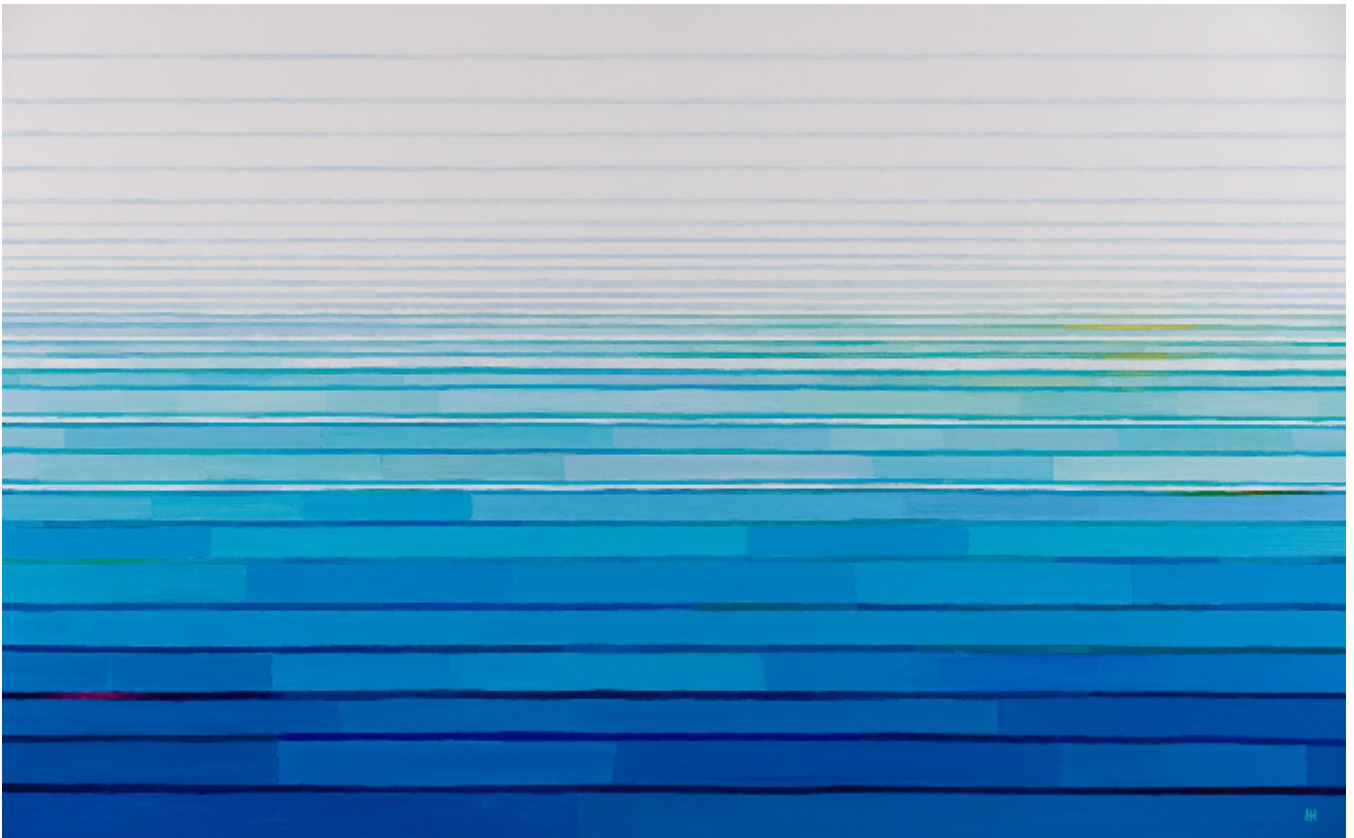

# KENDALLS FINE ART

Sealine 2  
Harriet Hue

£1,250

REF: 3917

Height: 76 cm (29.9")

Width: 122 cm (48")

Framed Height: 81 cm (31.9")

Framed Width: 127 cm (50")

## Description

Sealine 2

Please Note the frame of the painting on the wall is for illustrative purposes only