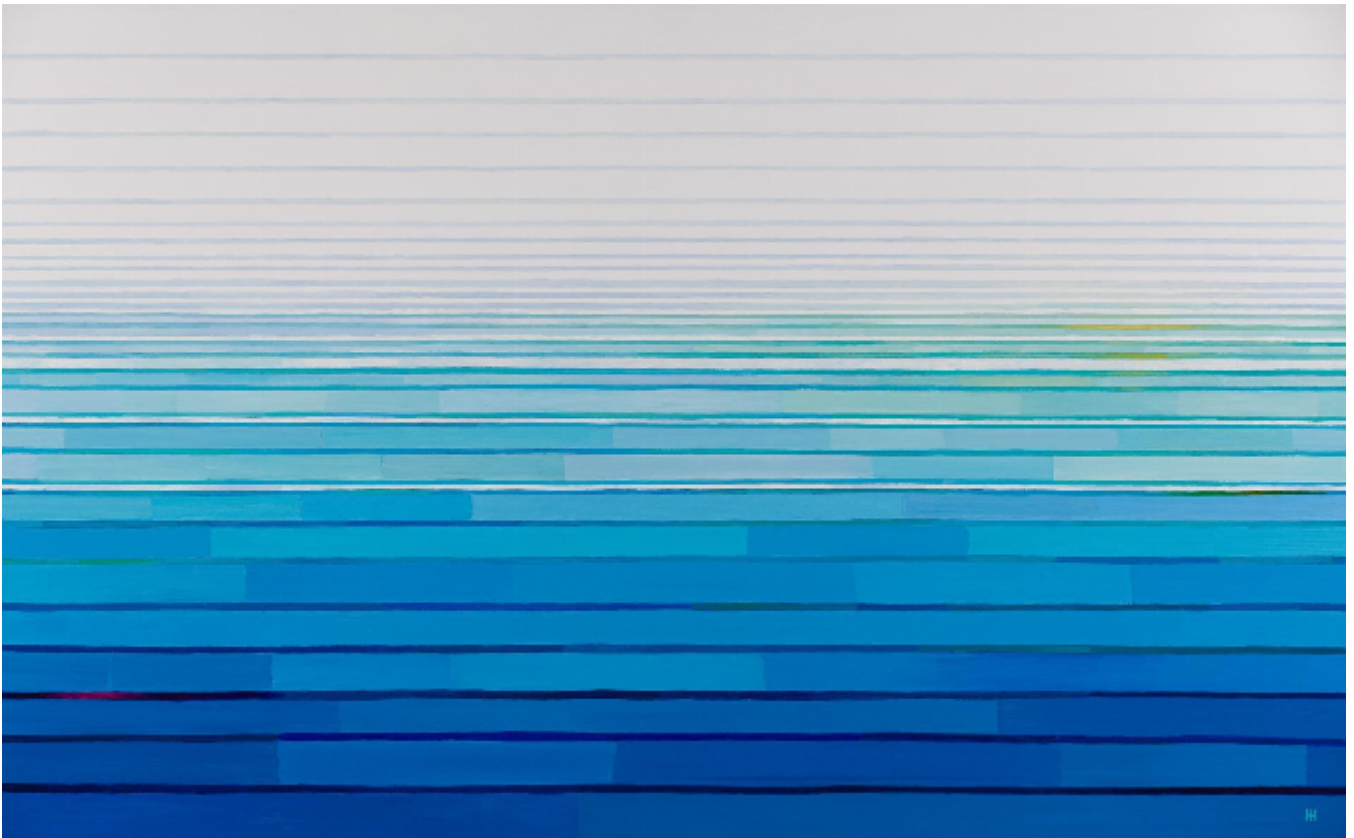

KENDALLS FINE ART

Sealine 2
Harriet Hue

£1,250

REF: 3917

Height: 76 cm (29.9")

Width: 122 cm (48")

Framed Height: 81 cm (31.9")

Framed Width: 127 cm (50")

Description

Sealine 2

Please Note the frame of the painting on the wall is for illustrative purposes only