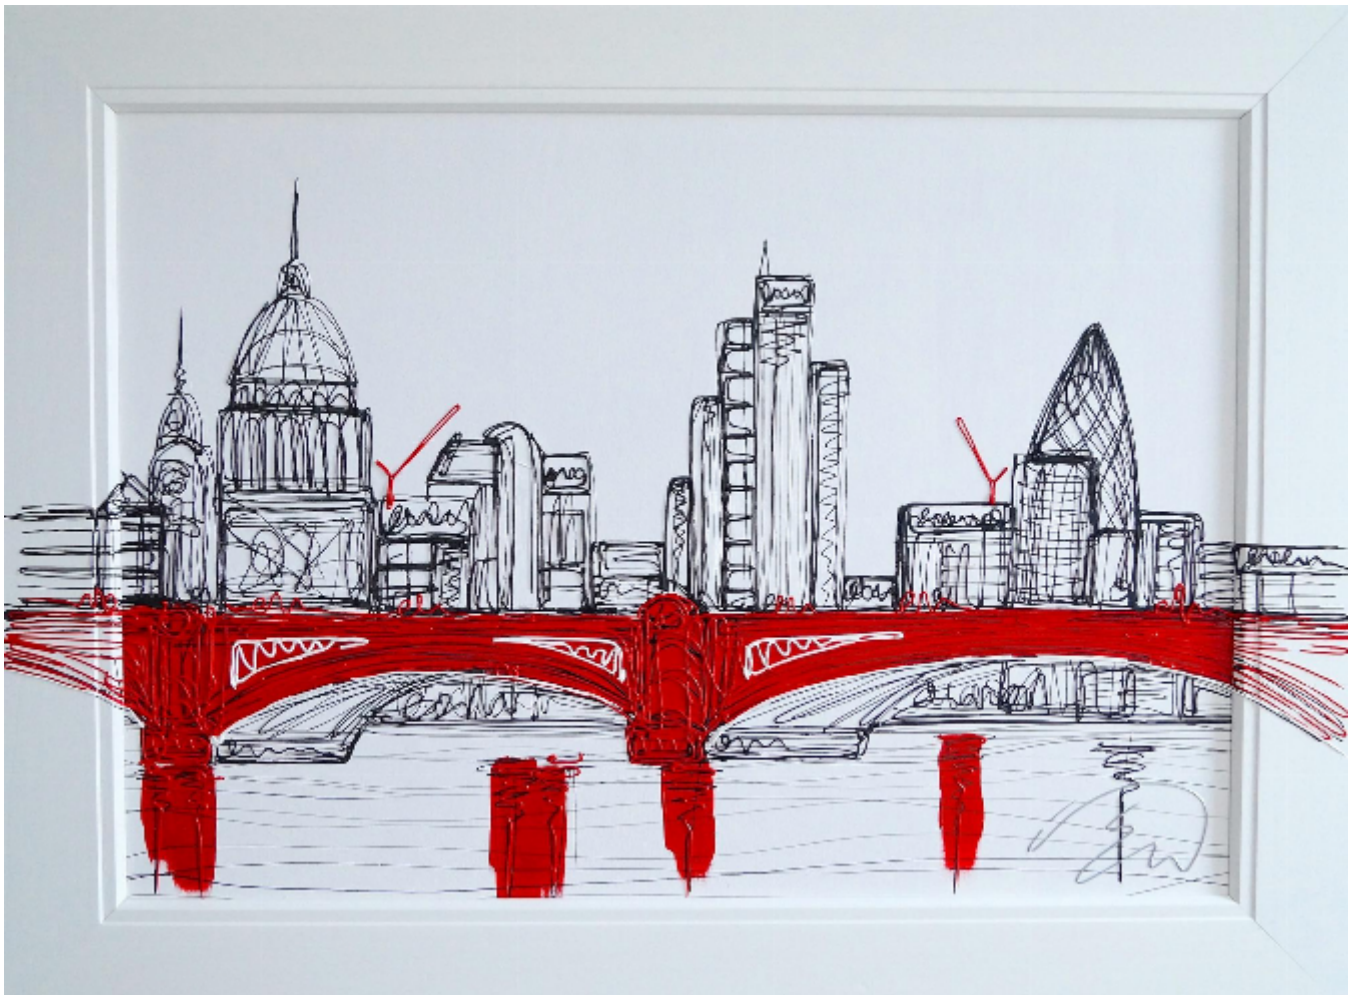

Stripped back St Paul's skyline

Edward Waite

Sold

REF: 1882

Framed Height: 76.5 cm (30.1")

Framed Width: 102 cm (40.2")

## Description

Stripped back St Paul's skyline