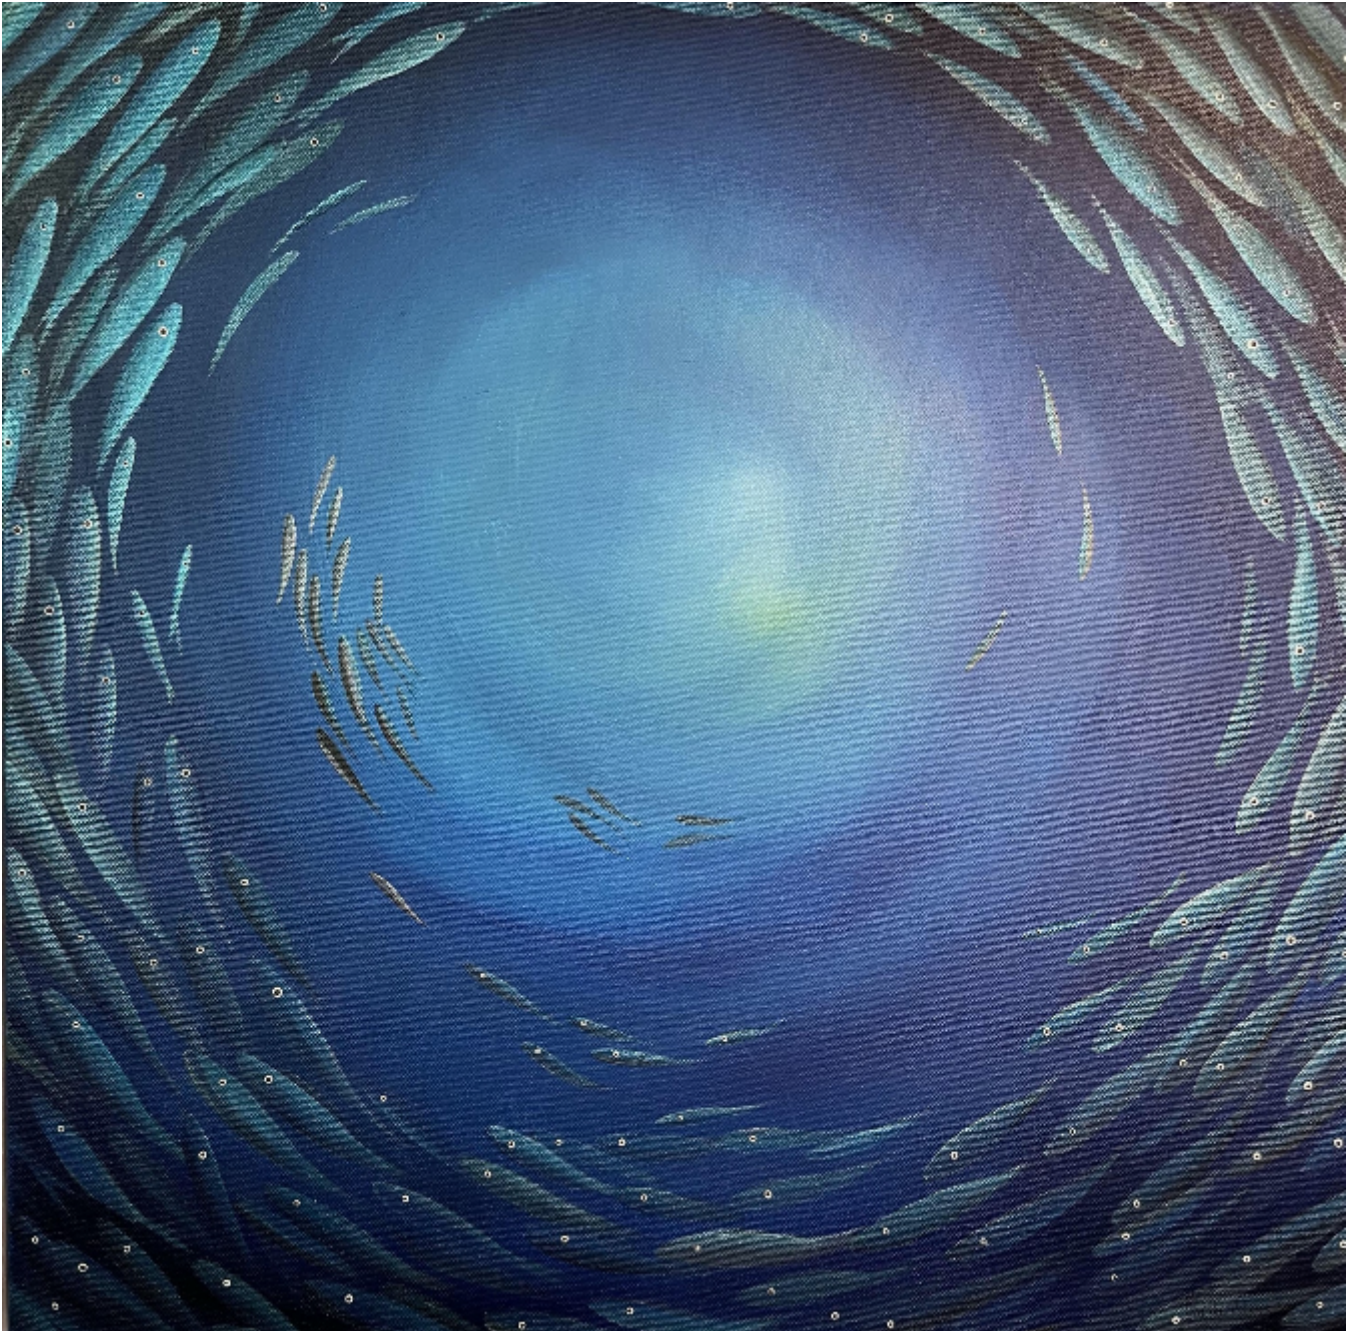

At the Reef Edge

Vanessa Newell

Sold

REF: 3210

Height: 50 cm (19.7")

Width: 50 cm (19.7")

Framed Height: 56 cm (22")

Framed Width: 56 cm (22")

## Description

At the Reef Edge