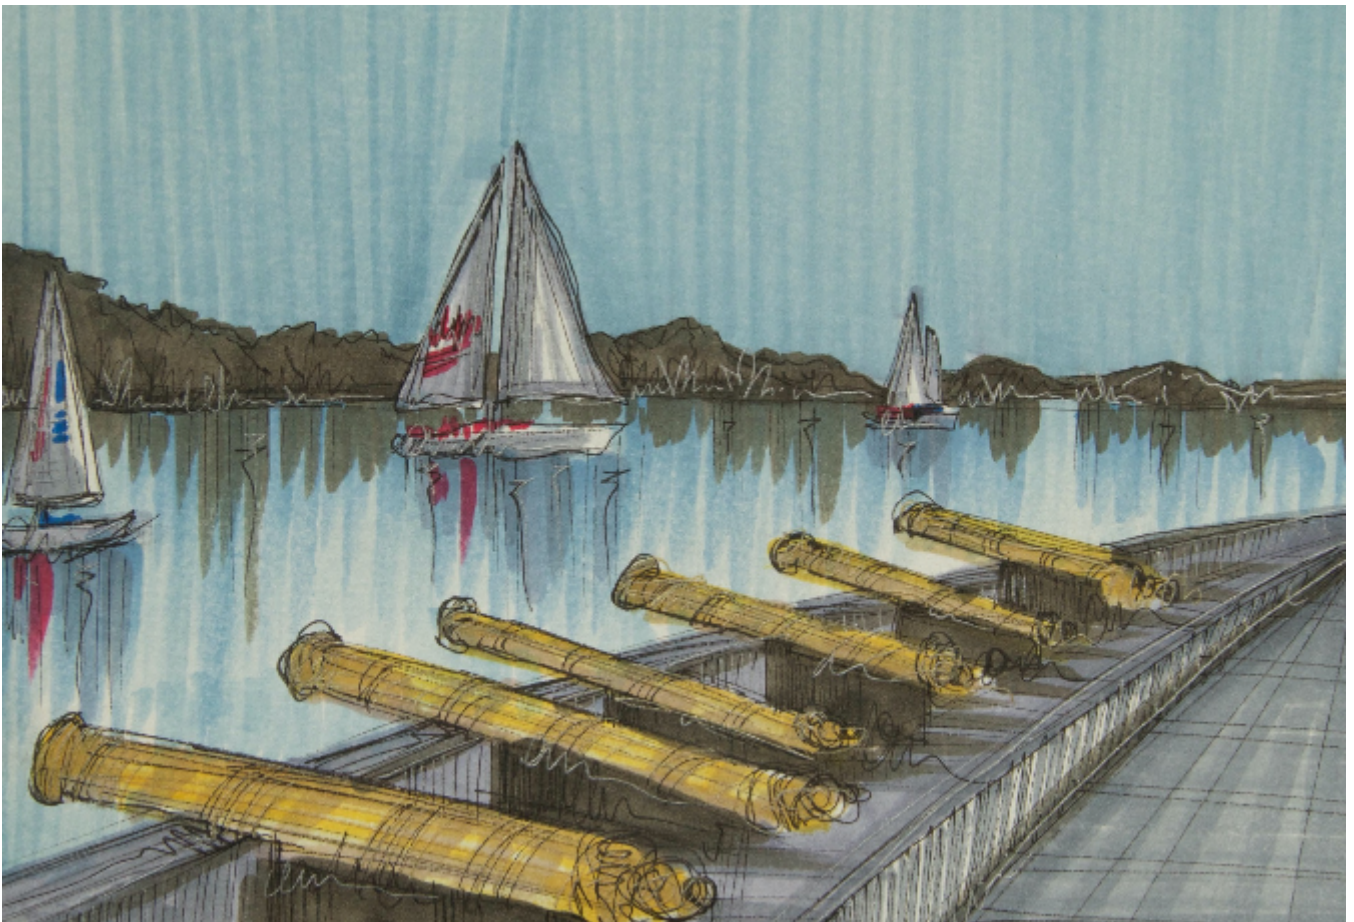

RYS Golden Cannons sketch

Edward Waite

Sold

REF: 1916

Height: 53 cm (20.9")

Width: 49 cm (19.3")

Description

RYS Golden Cannons sketch