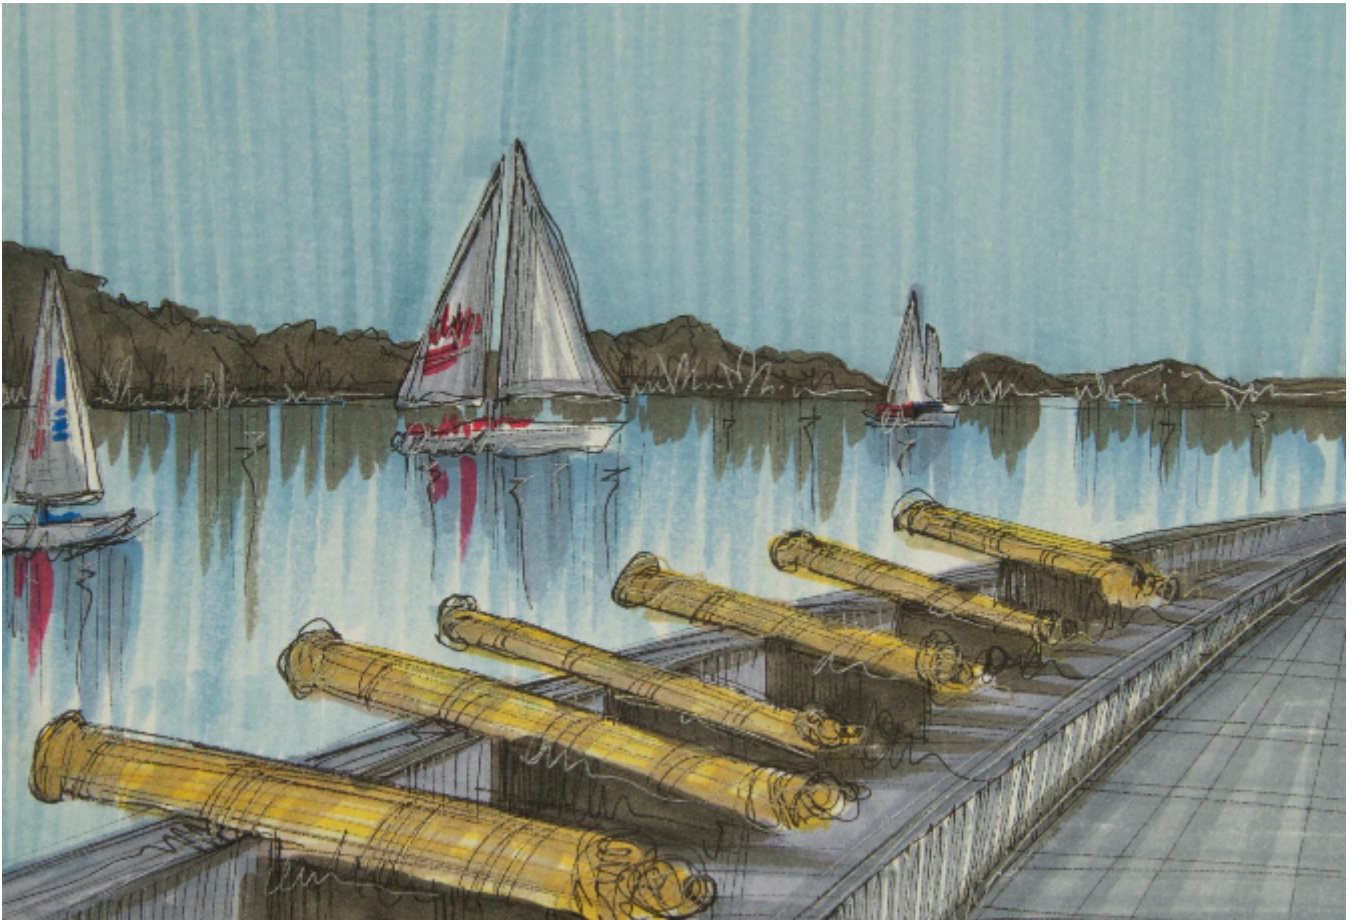

RYS Golden Cannons sketch

Edward Waite

Sold

REF: 1916

Height: 53 cm (20.9")

Width: 49 cm (19.3")

Description

RYS Golden Cannons sketch