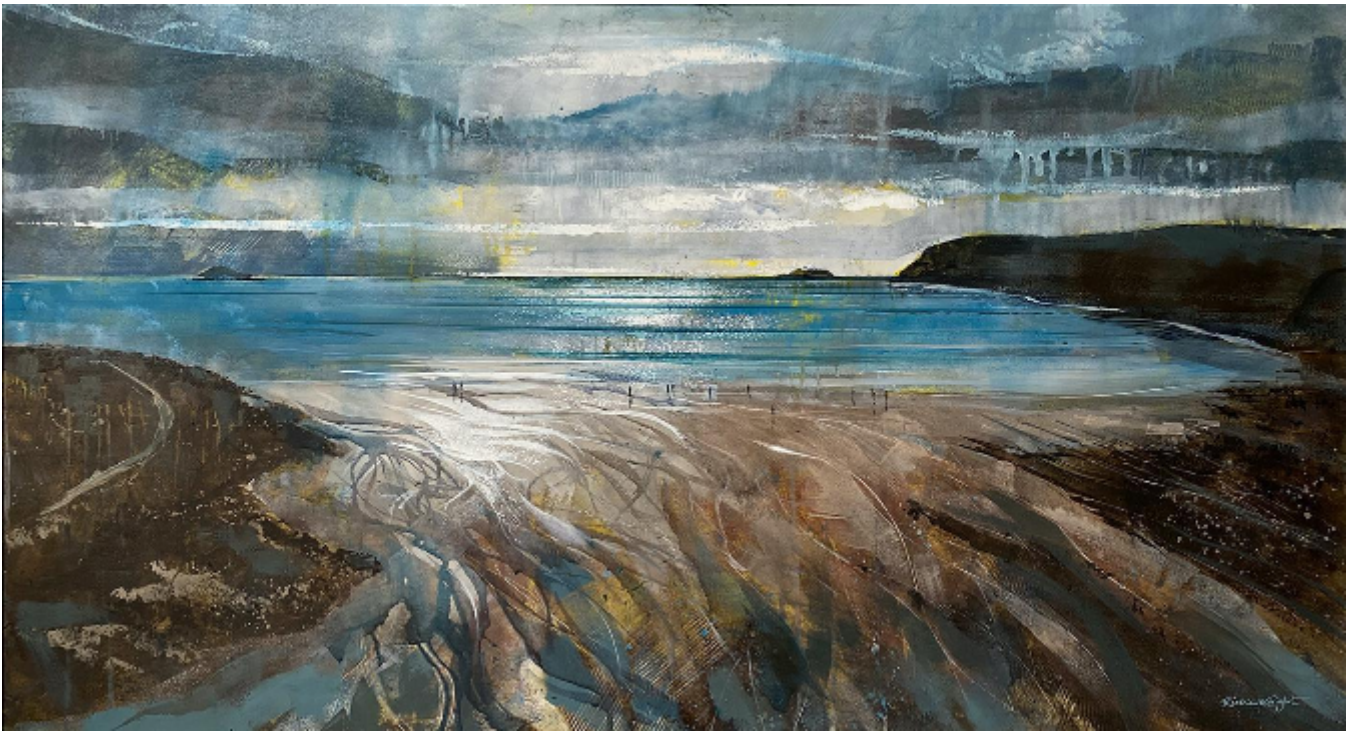

Tidal Flow 4  
Richard Knight

£1,450

REF: 3943

Height: 55 cm (21.7")

Width: 100 cm (39.4")

Framed Height: 69 cm (27.2")

Framed Width: 114 cm (44.9")

## Description

Tidal Flow 4