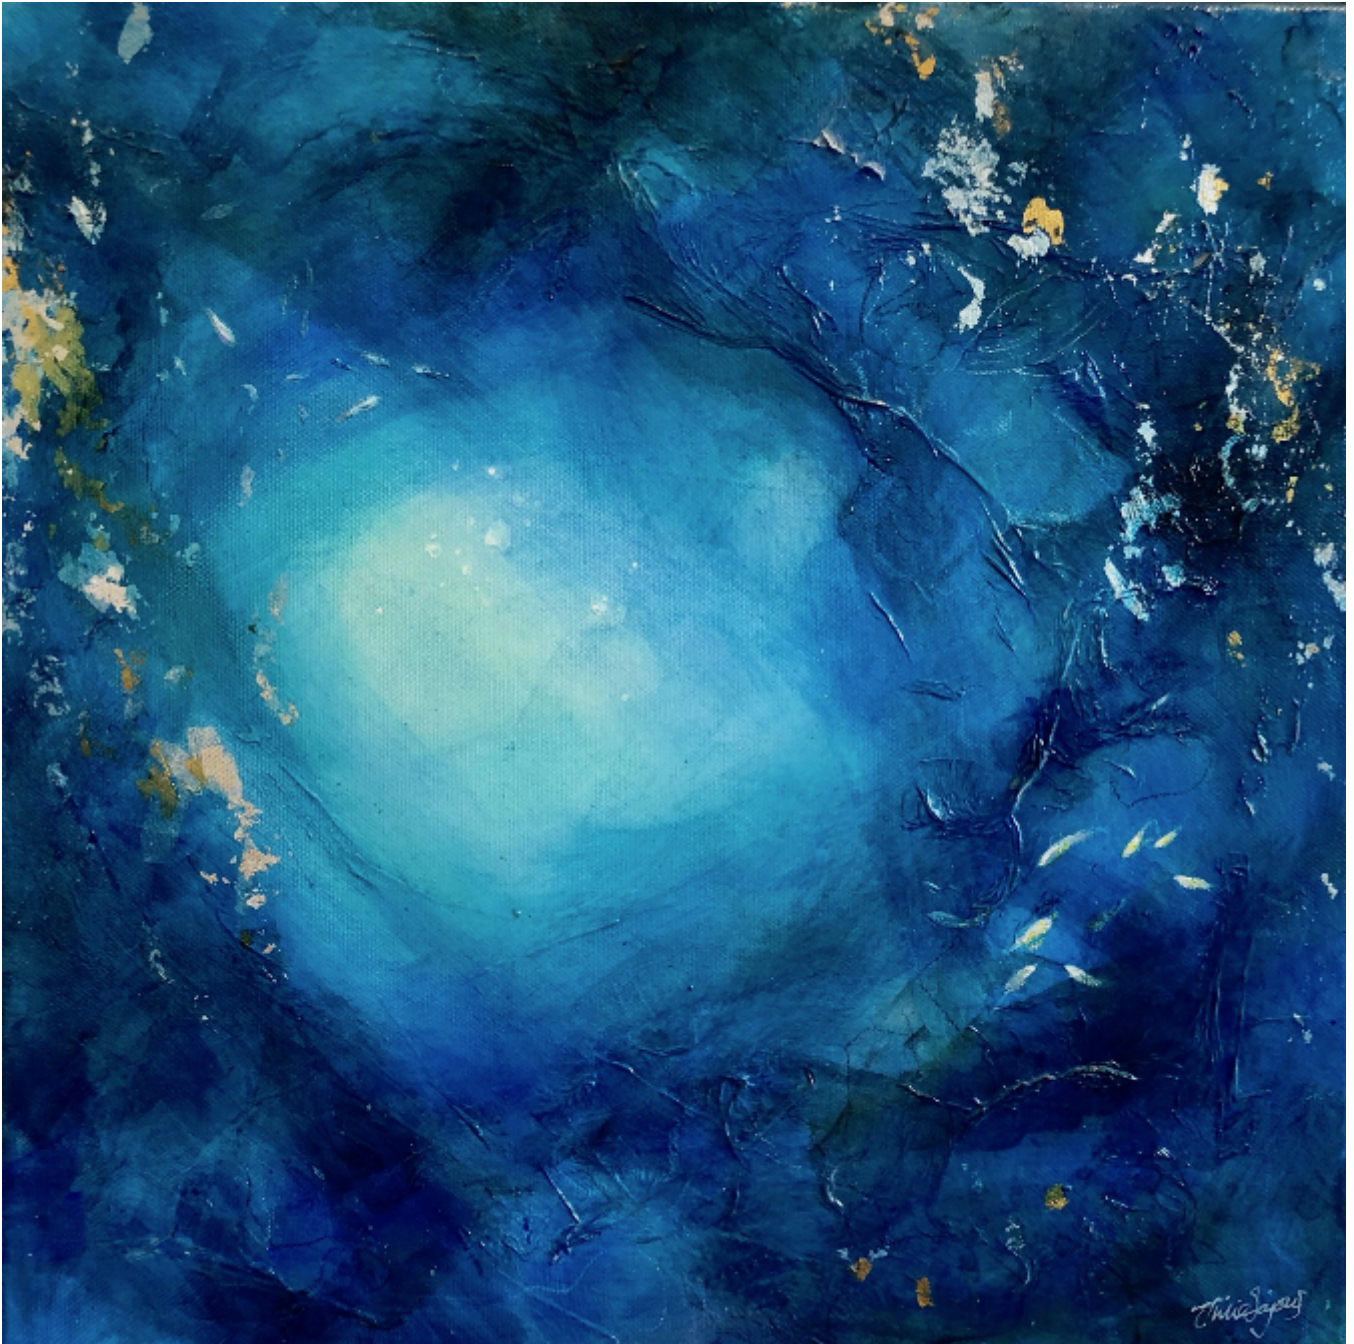

KENDALLS FINE ART

Upward Drift, Blue

Julie Sajous

Sold

REF: 2922

Framed Height: 45 cm (17.7")

Framed Width: 45 cm (17.7")

Description

Upward Drift, Blue