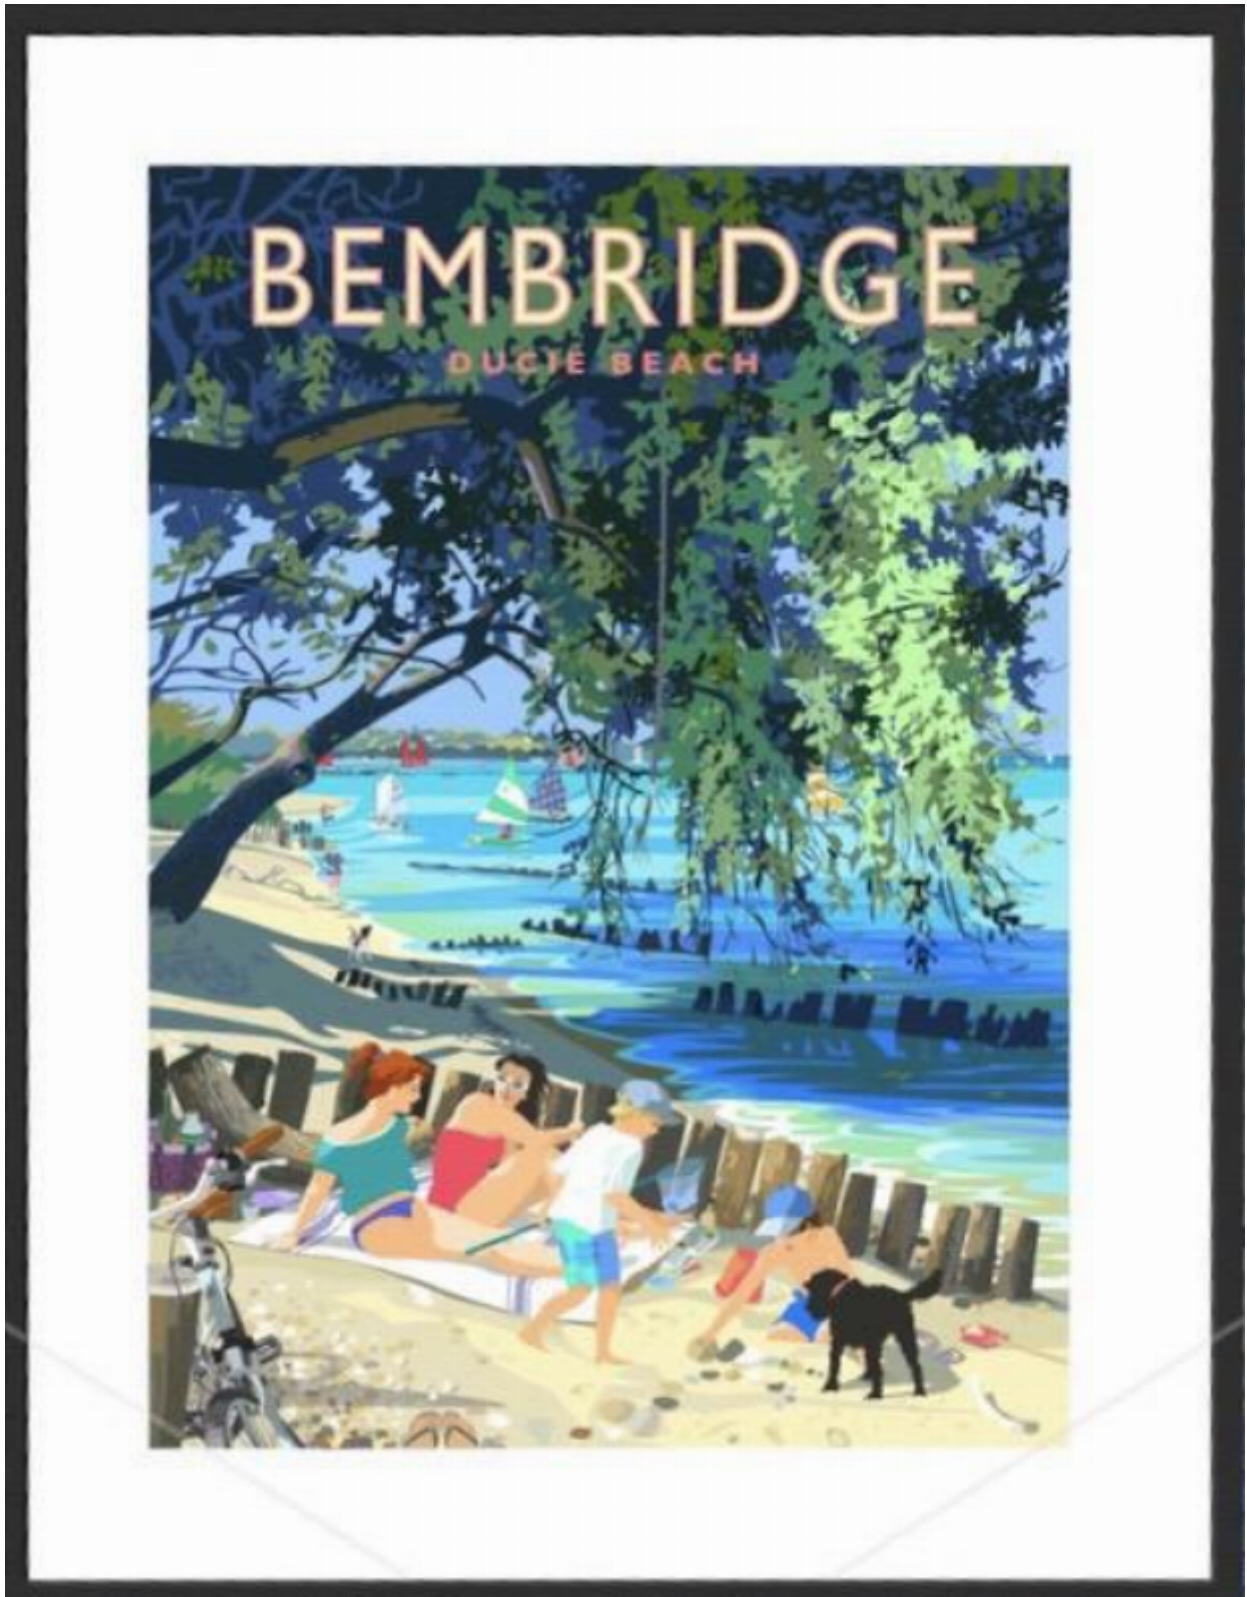

KENDALLS FINE ART

Bembridge Ducie Beach - large framed
Sue Stitt

Sold

REF: 2875

Framed Height: 75 cm (29.5")

Framed Width: 57 cm (22.4")

Description

Bembridge Ducie Beach - large framed