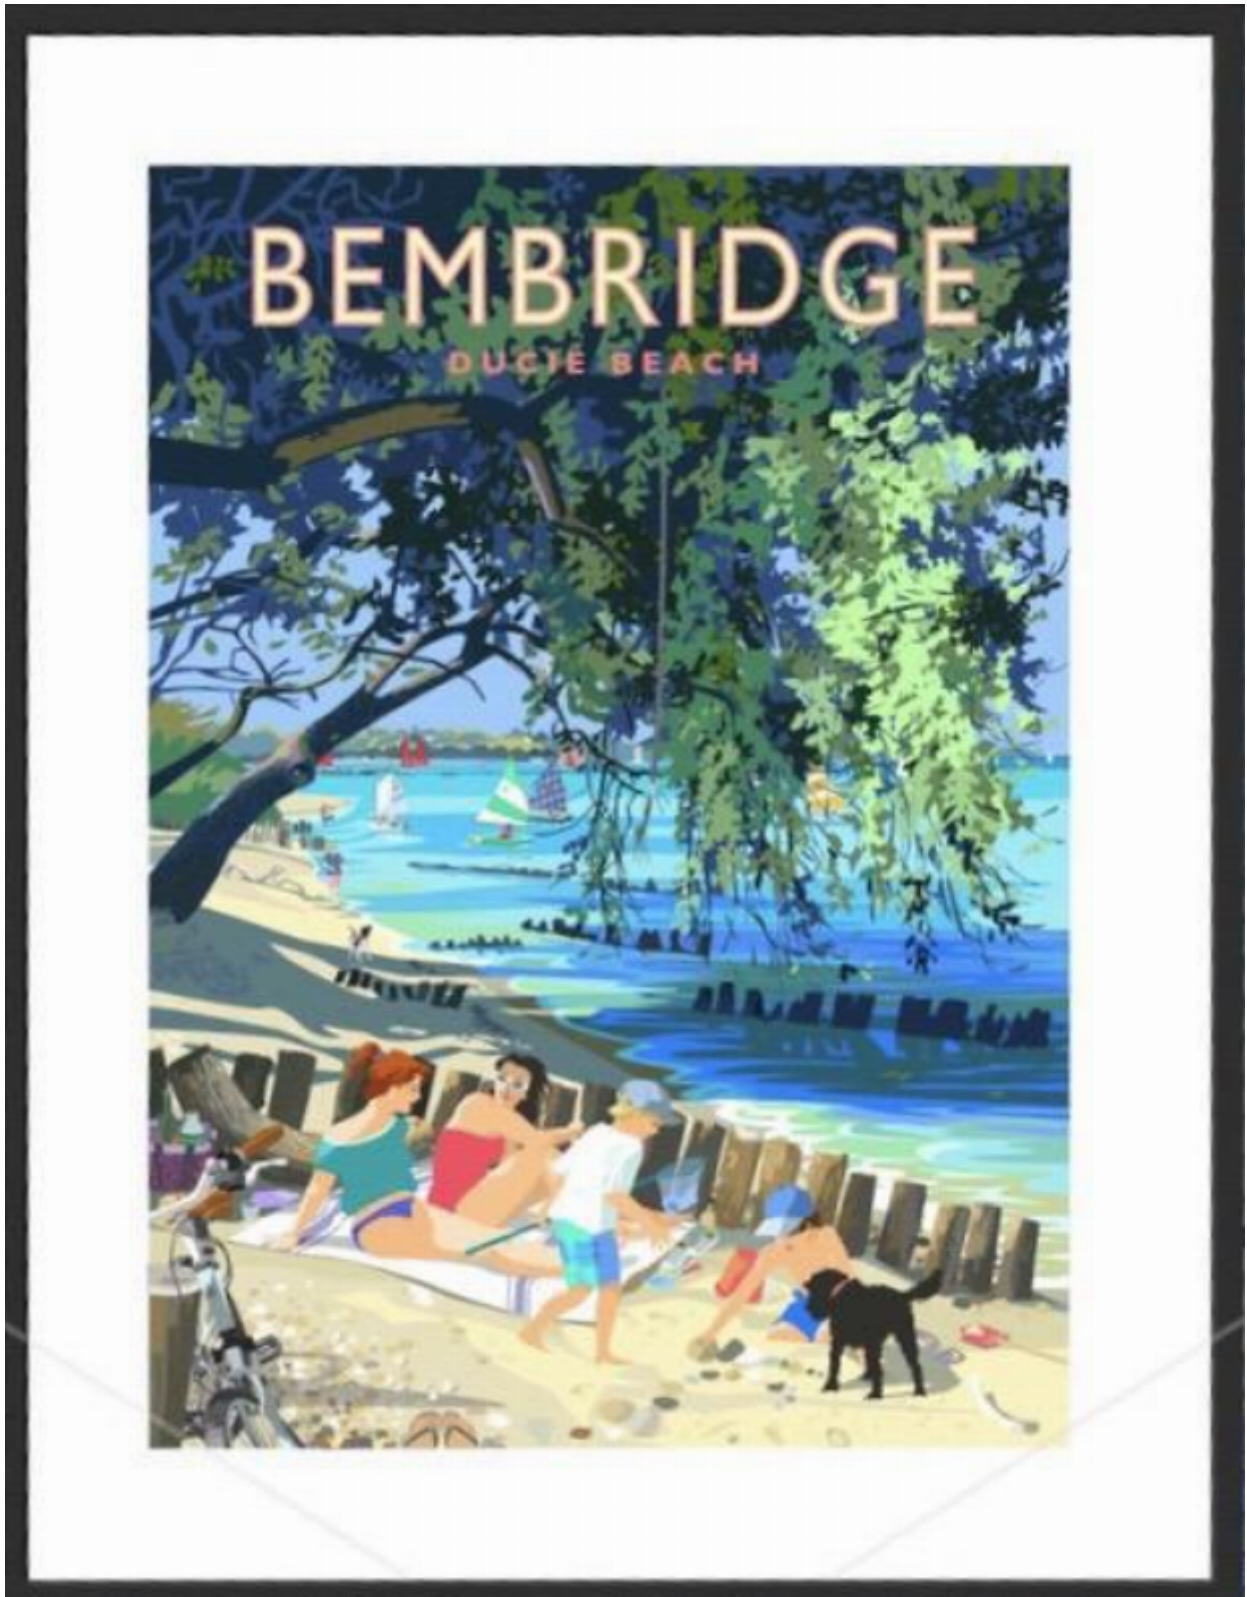

# KENDALLS FINE ART

Bembridge Ducie Beach - large framed  
Sue Stitt

Sold

REF: 2875

Framed Height: 75 cm (29.5")

Framed Width: 57 cm (22.4")

## Description

Bembridge Ducie Beach - large framed