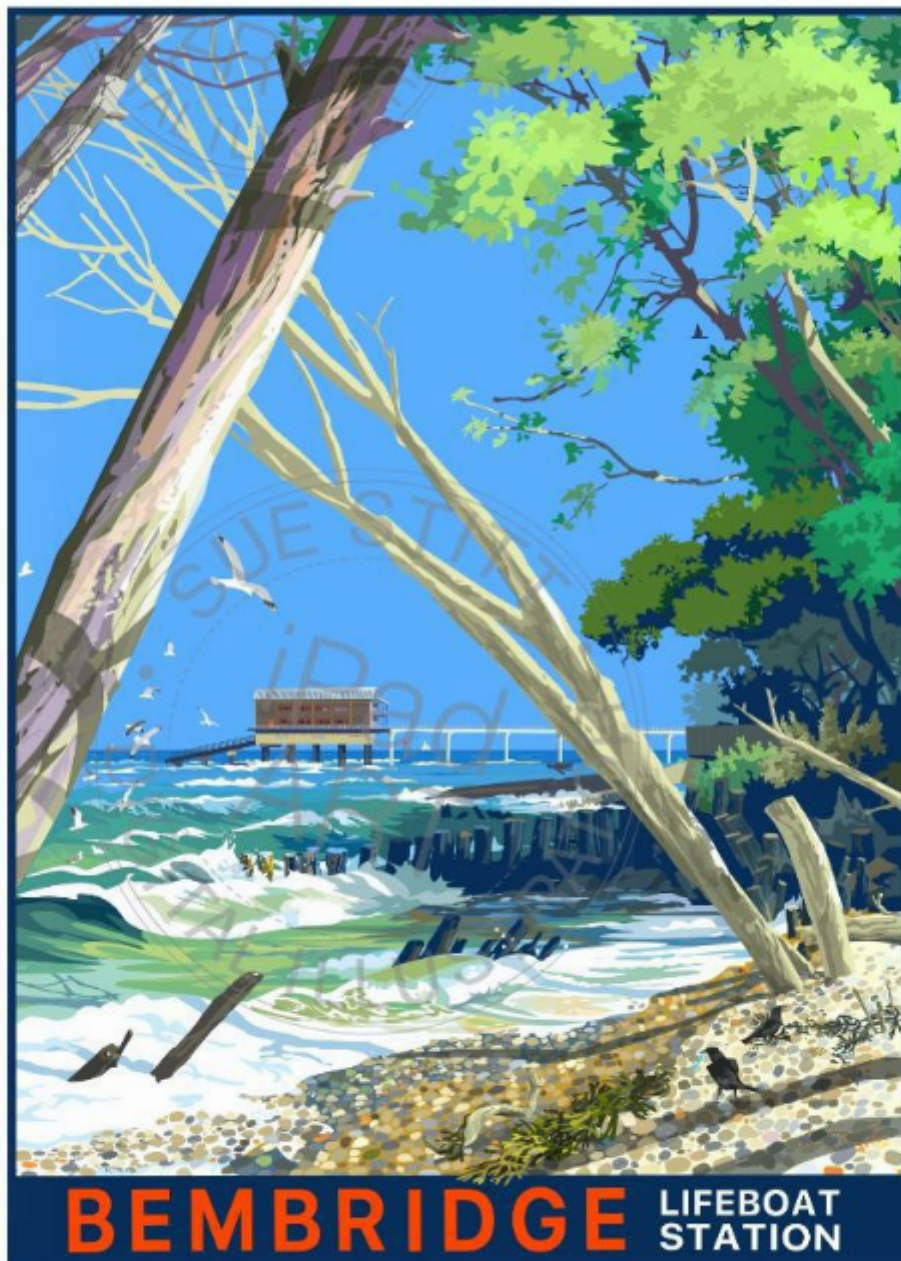

KENDALLS FINE ART

Bembridge Lifeboat Station - large framed

Sue Stitt

Sold

REF: 3186

Framed Height: 75 cm (29.5")

Framed Width: 57 cm (22.4")

## Description

Bembridge Lifeboat Station - large framed