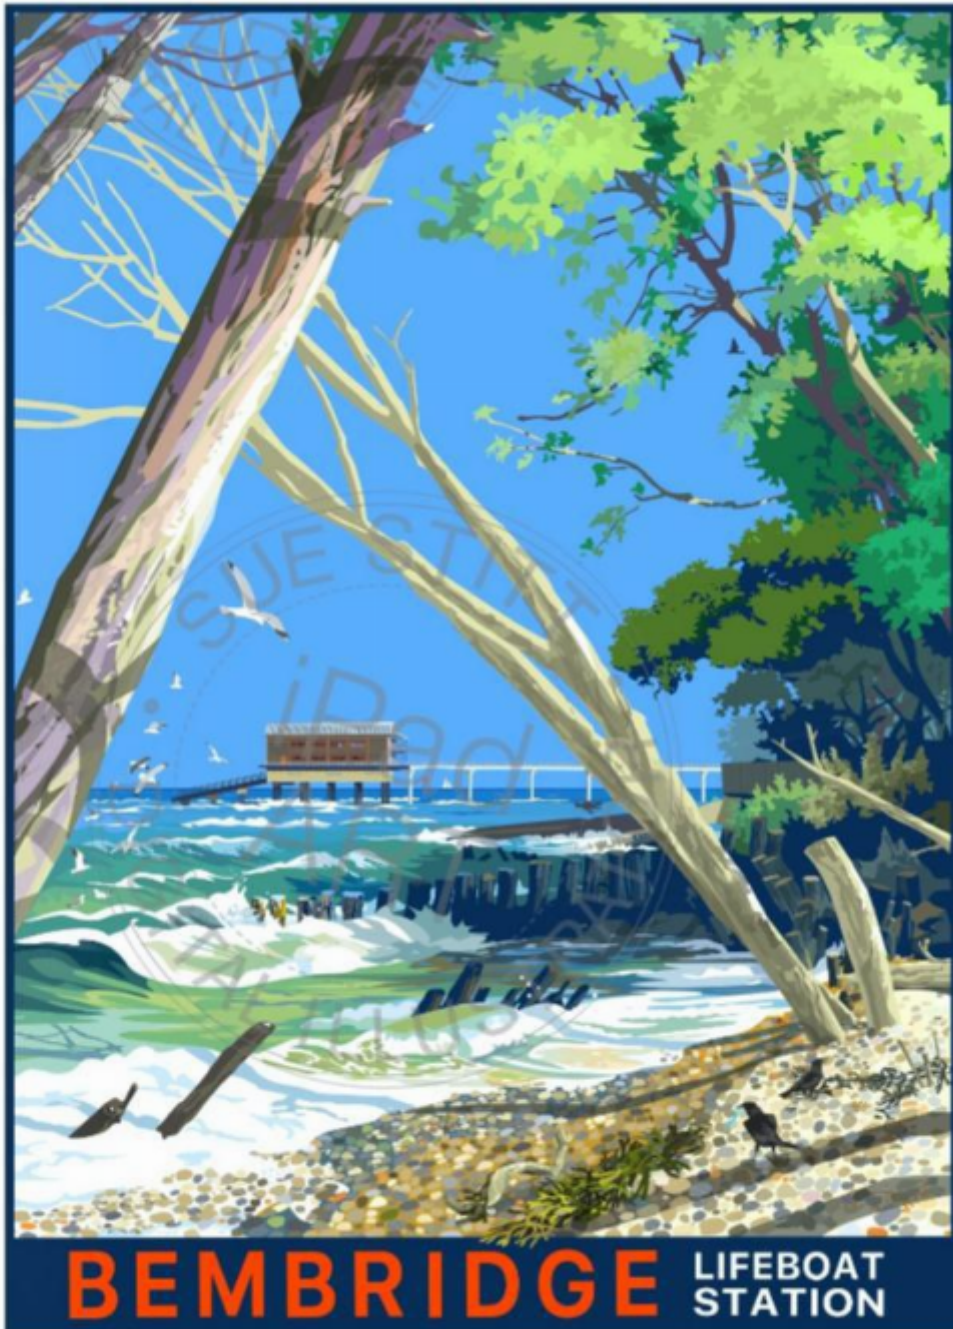

KENDALLS FINE ART

Bembridge Lifeboat Station - large unframed
Sue Stitt

Sold

REF: 3188

Height: 72 cm (28.3")

Width: 54 cm (21.3")

Description

Bembridge Lifeboat Station - large unframed