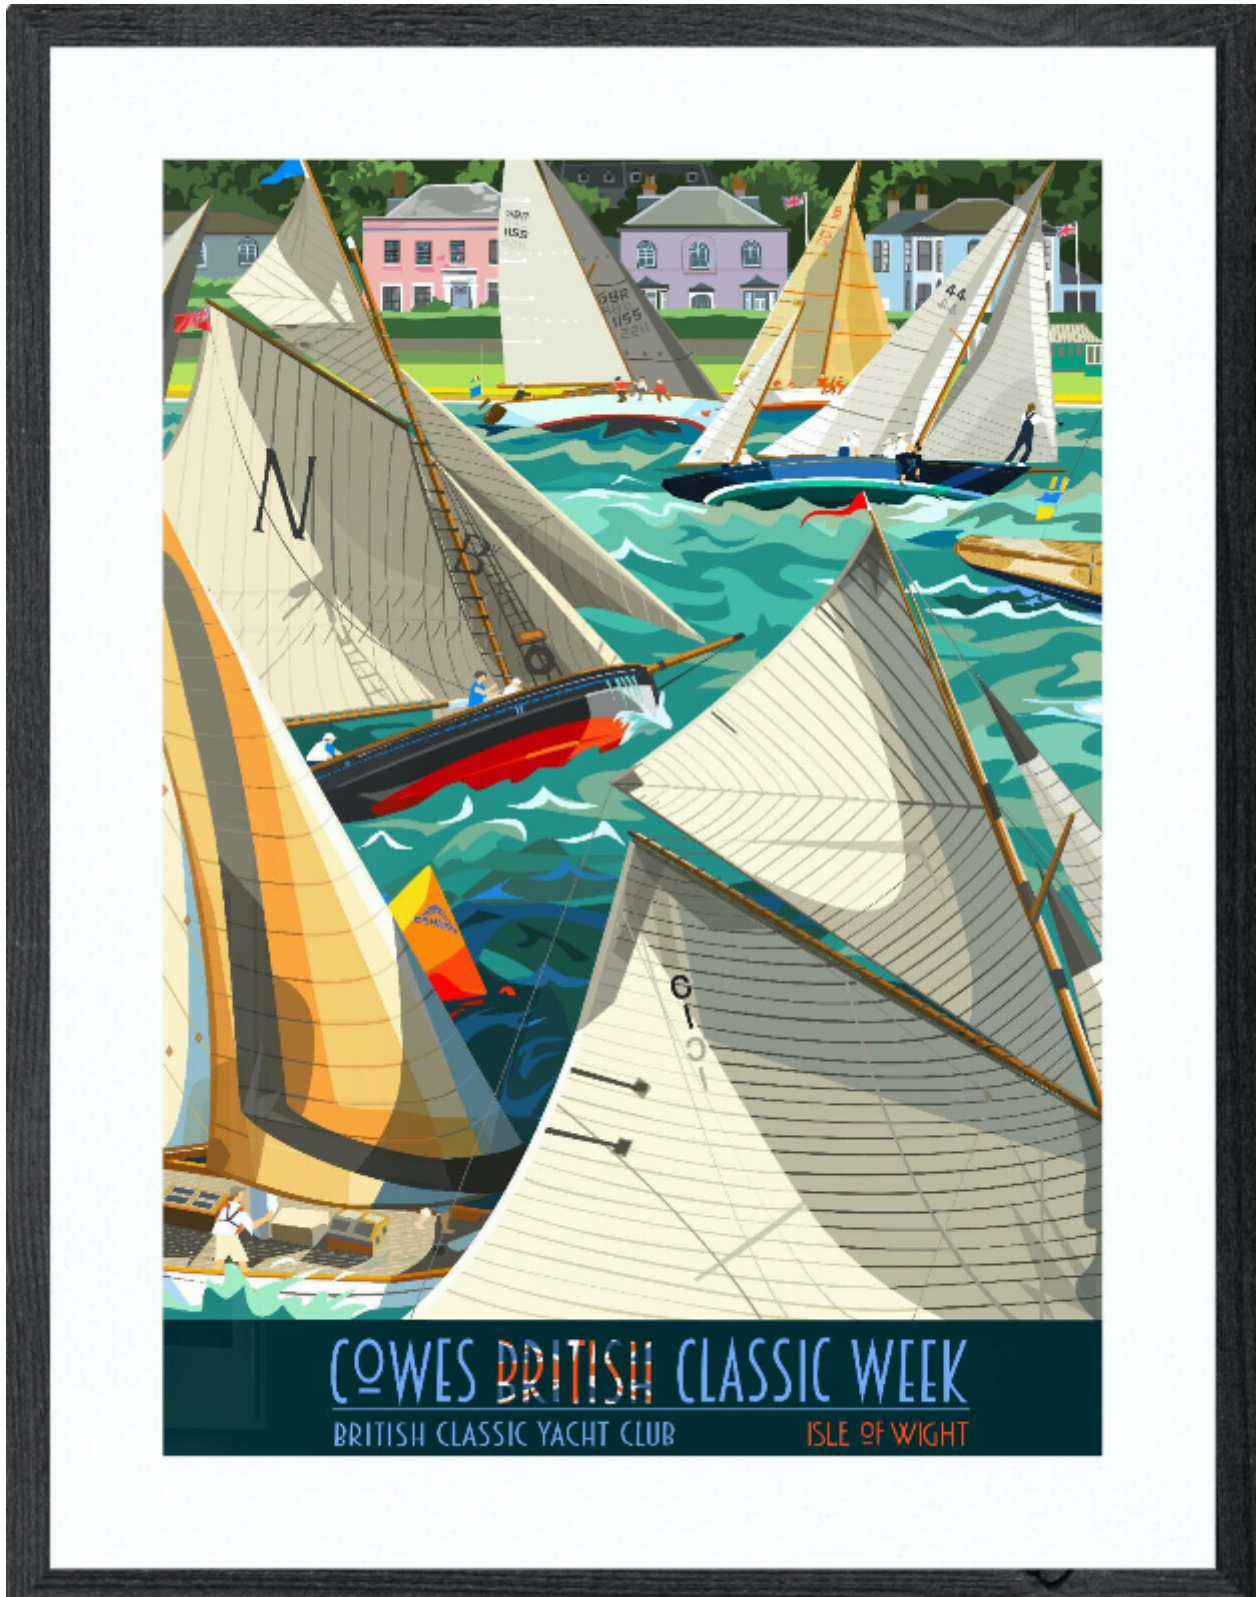

KENDALLS FINE ART

Cowes British Classic Regatta - large framed

Sue Stitt

£250

REF: 2512

Framed Height: 75 cm (29.5")

Framed Width: 57 cm (22.4")

Description

Cowes British Classic Regatta - large framed