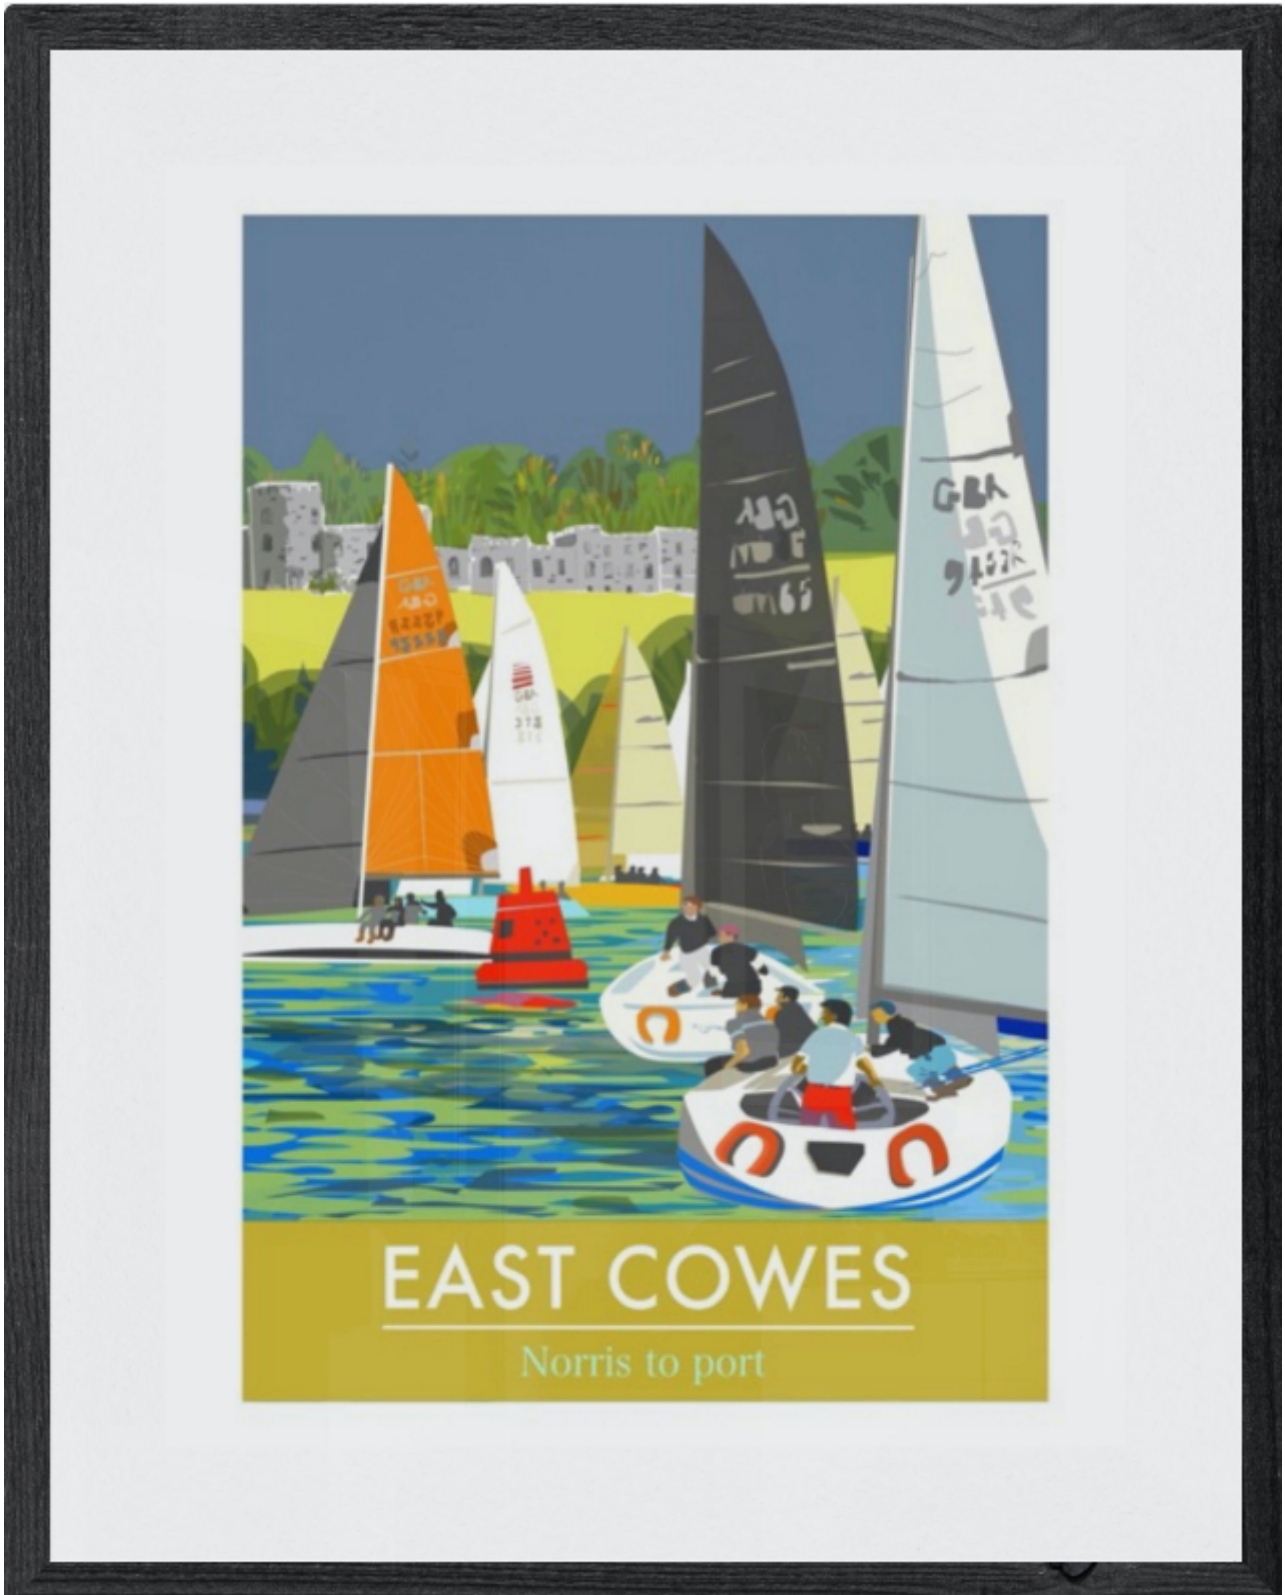

KENDALLS FINE ART

East Cowes - large framed

Sue Stitt

£250

REF: 2362

Framed Height: 75 cm (29.5")

Framed Width: 57 cm (22.4")

## Description

Strengthening tides, uneven depths and fickle winds bait the crews during the Tuesday night racing off Norris Castle.

iPad created digital image