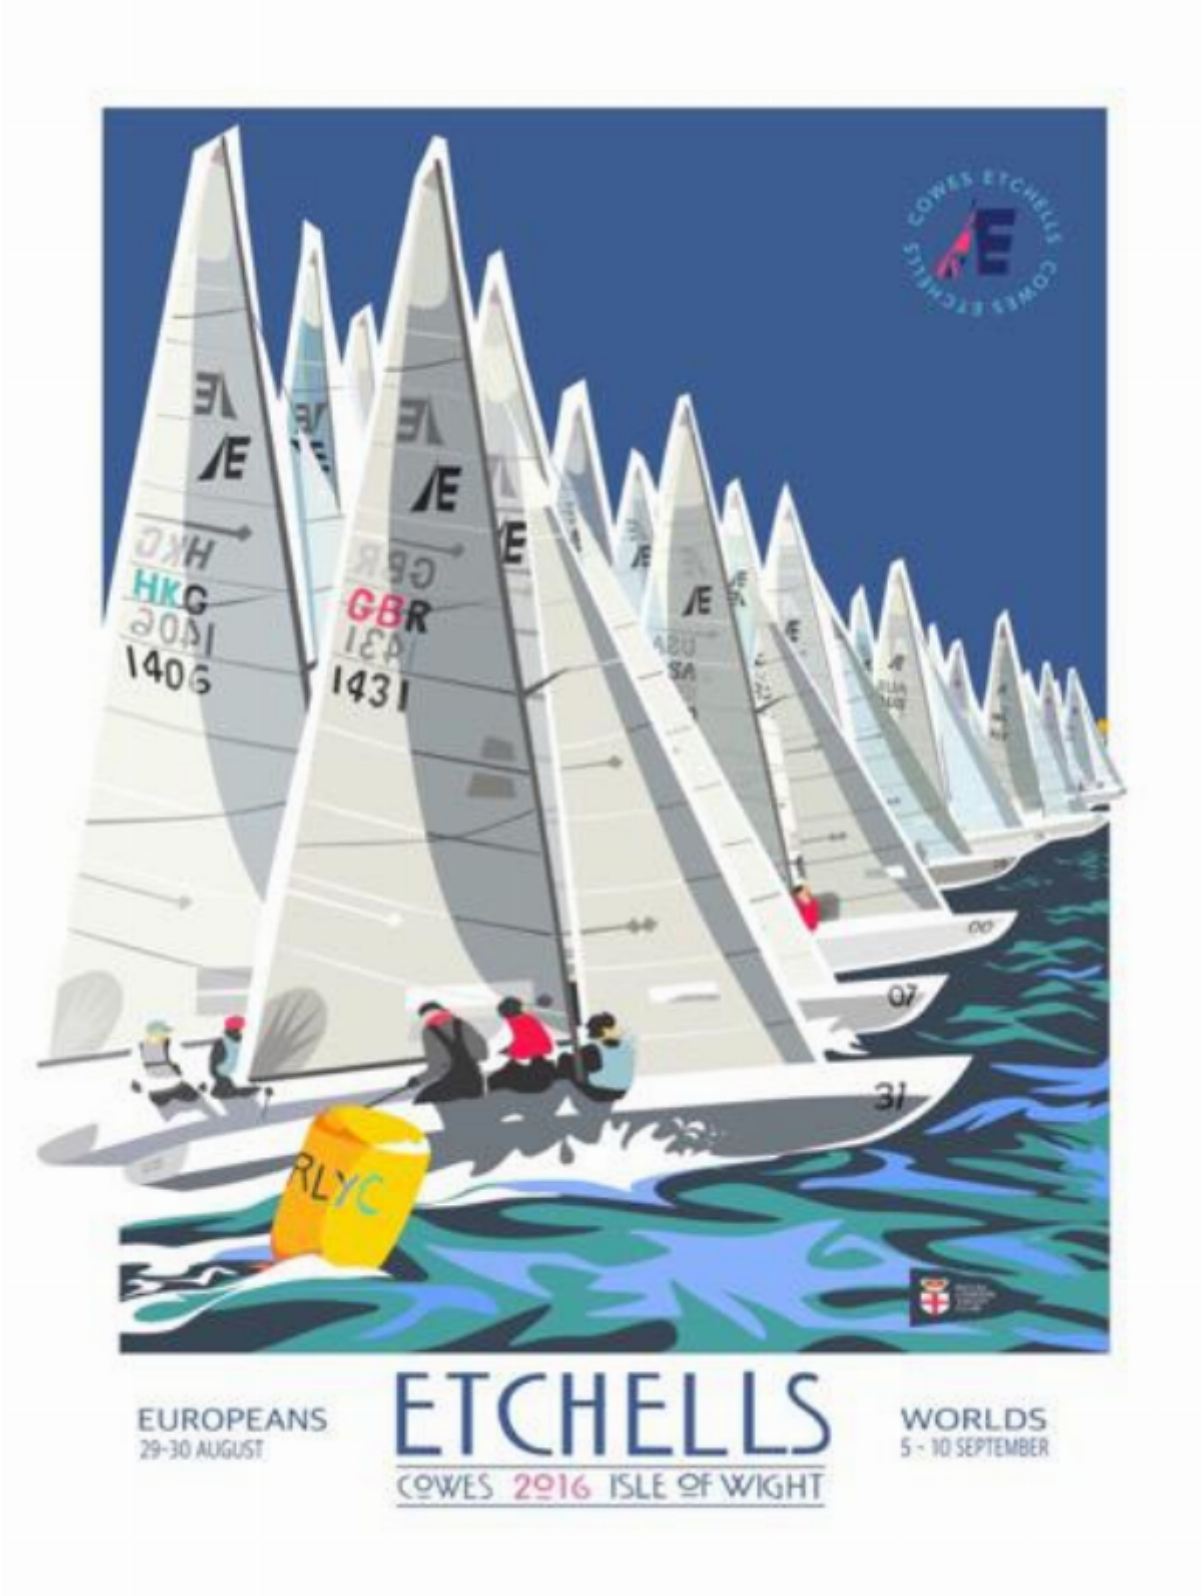

KENDALLS FINE ART

Etchells - large unframed
Sue Stitt

£145

REF: 2339

Height: 59 cm (23.2")

Width: 42 cm (16.5")

Description

After the devastating loss of 17 Etechells in Medina Yard in January 2016. It was heartening to see new boats arrive as the Class rallied together for a highly competitive regatta.

iPad created digital image