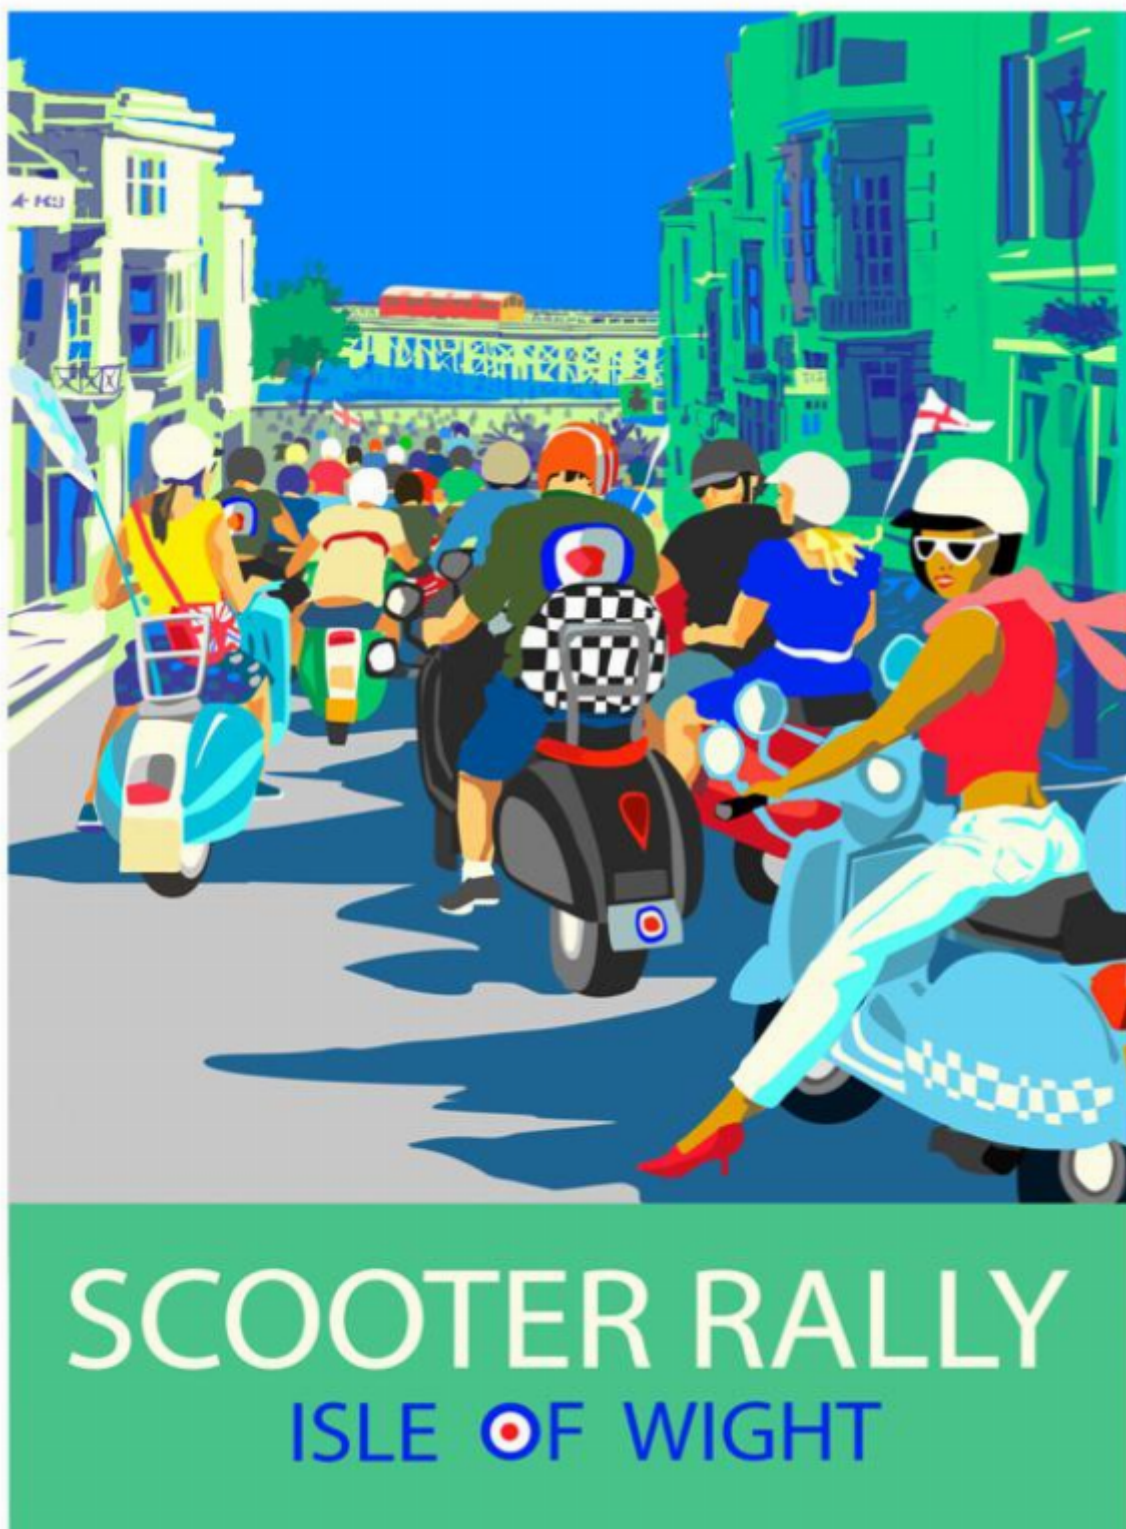

KENDALLS FINE ART

Scooter Rally - small framed

Sue Stitt

Sold

REF: 2517

Framed Height: 54 cm (21.3")

Framed Width: 44 cm (17.3")

Description

Scooter Rally - small framed