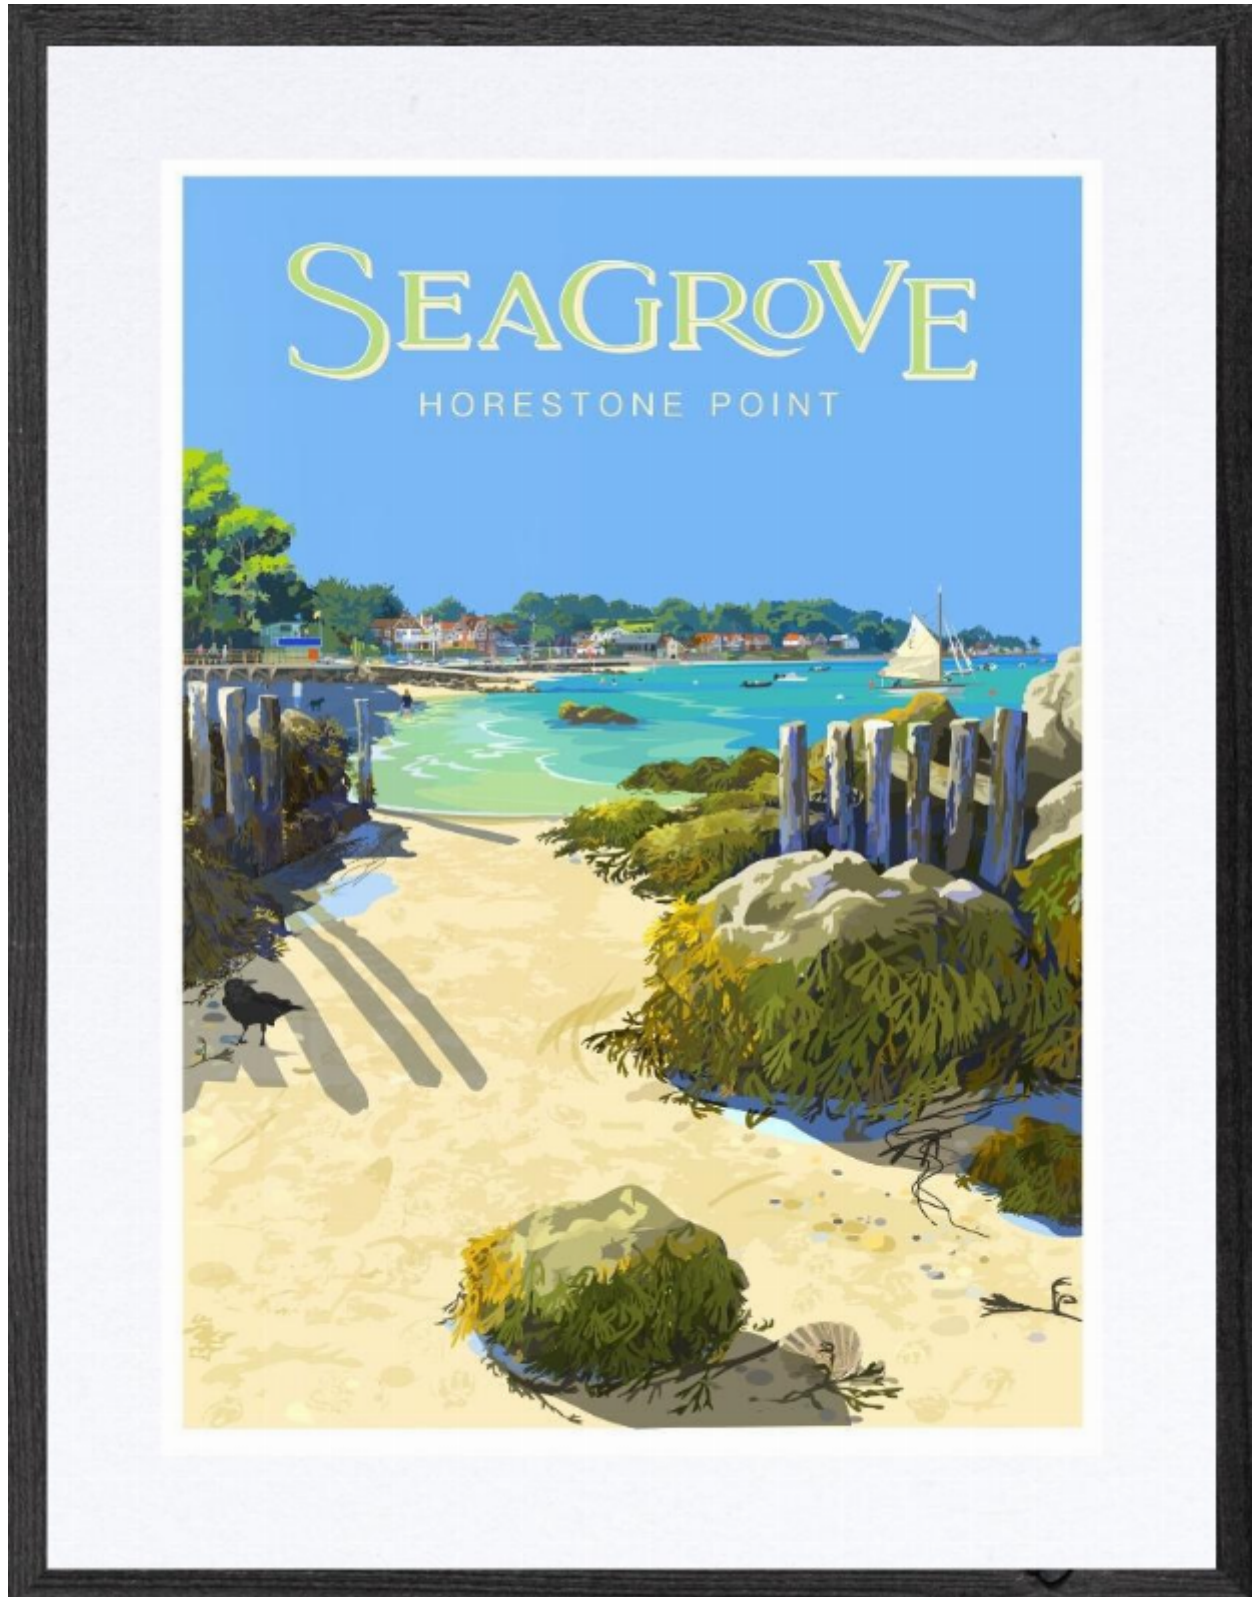

# KENDALLS FINE ART

Seagrove - large framed  
Sue Stitt

£250

REF: 3352

Framed Height: 75 cm (29.5")

Framed Width: 57 cm (22.4")