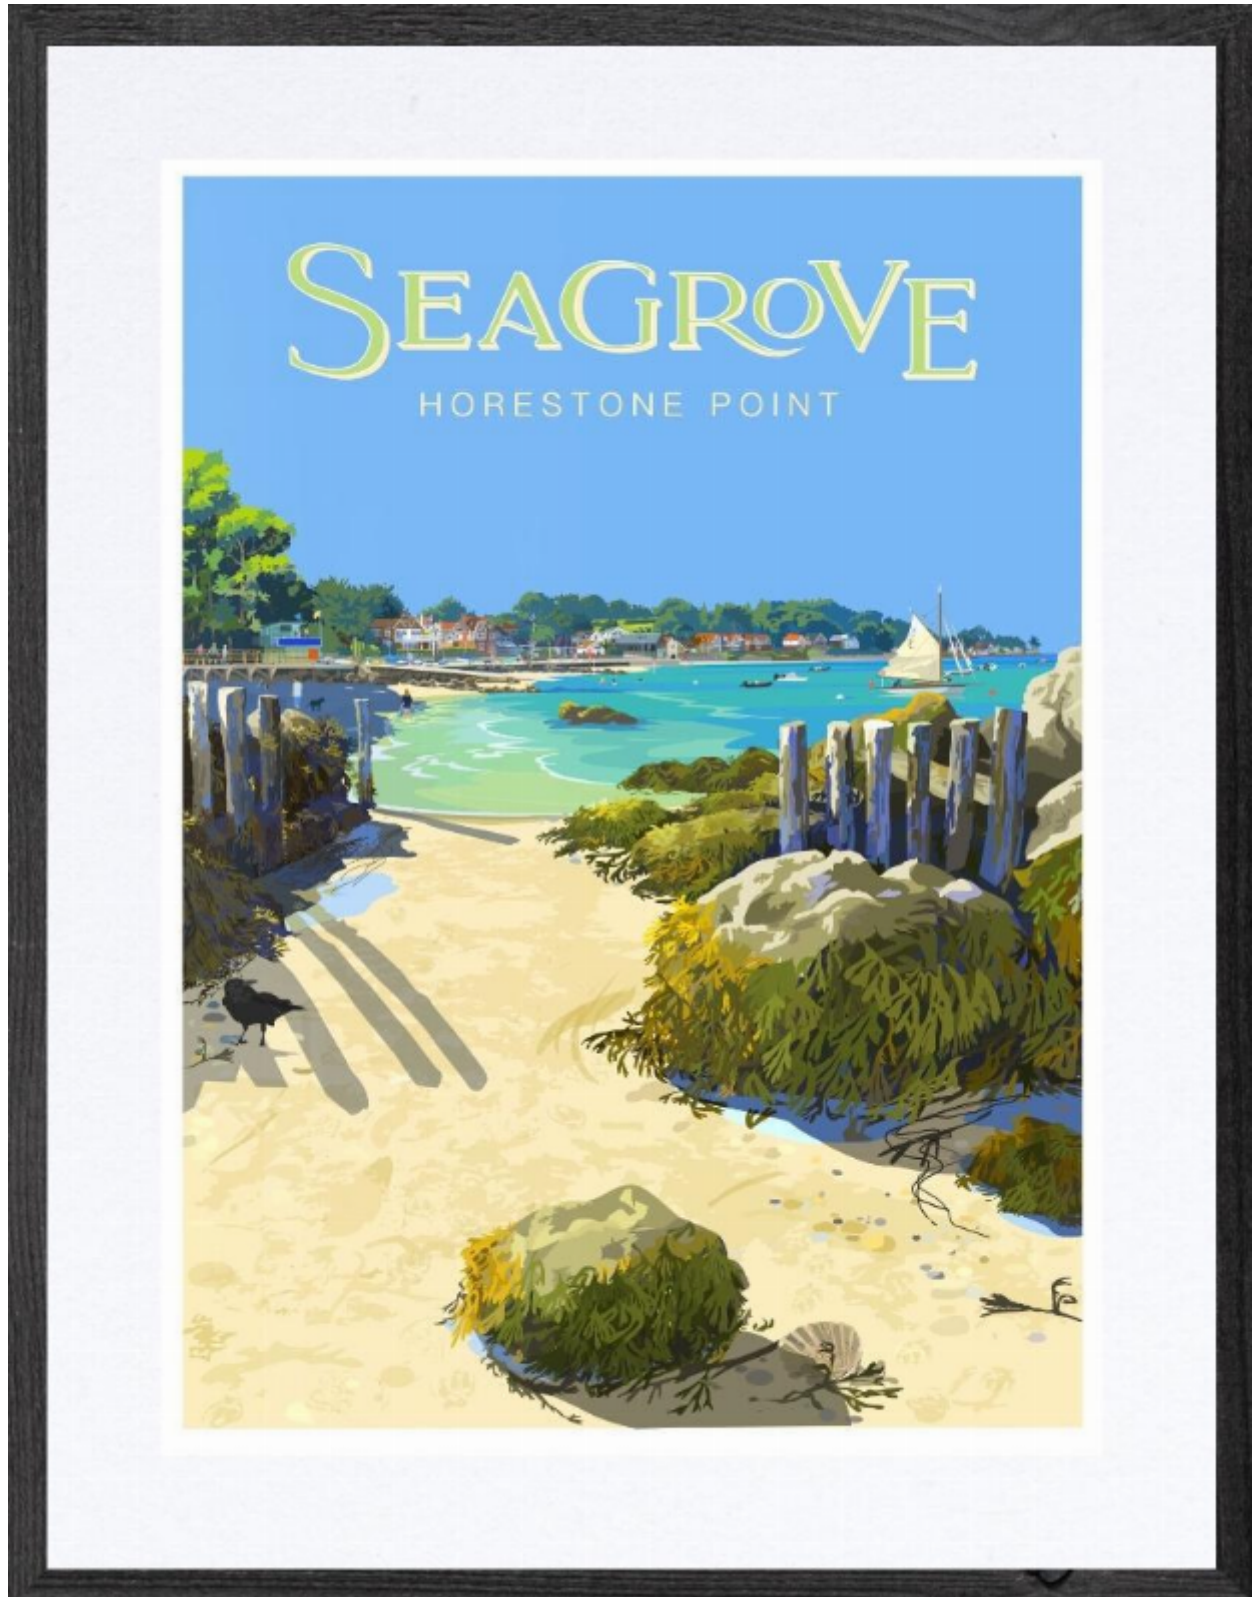

KENDALLS FINE ART

Seagrove - large framed

Sue Stitt

£250

REF: 3352

Framed Height: 75 cm (29.5")

Framed Width: 57 cm (22.4")

Description