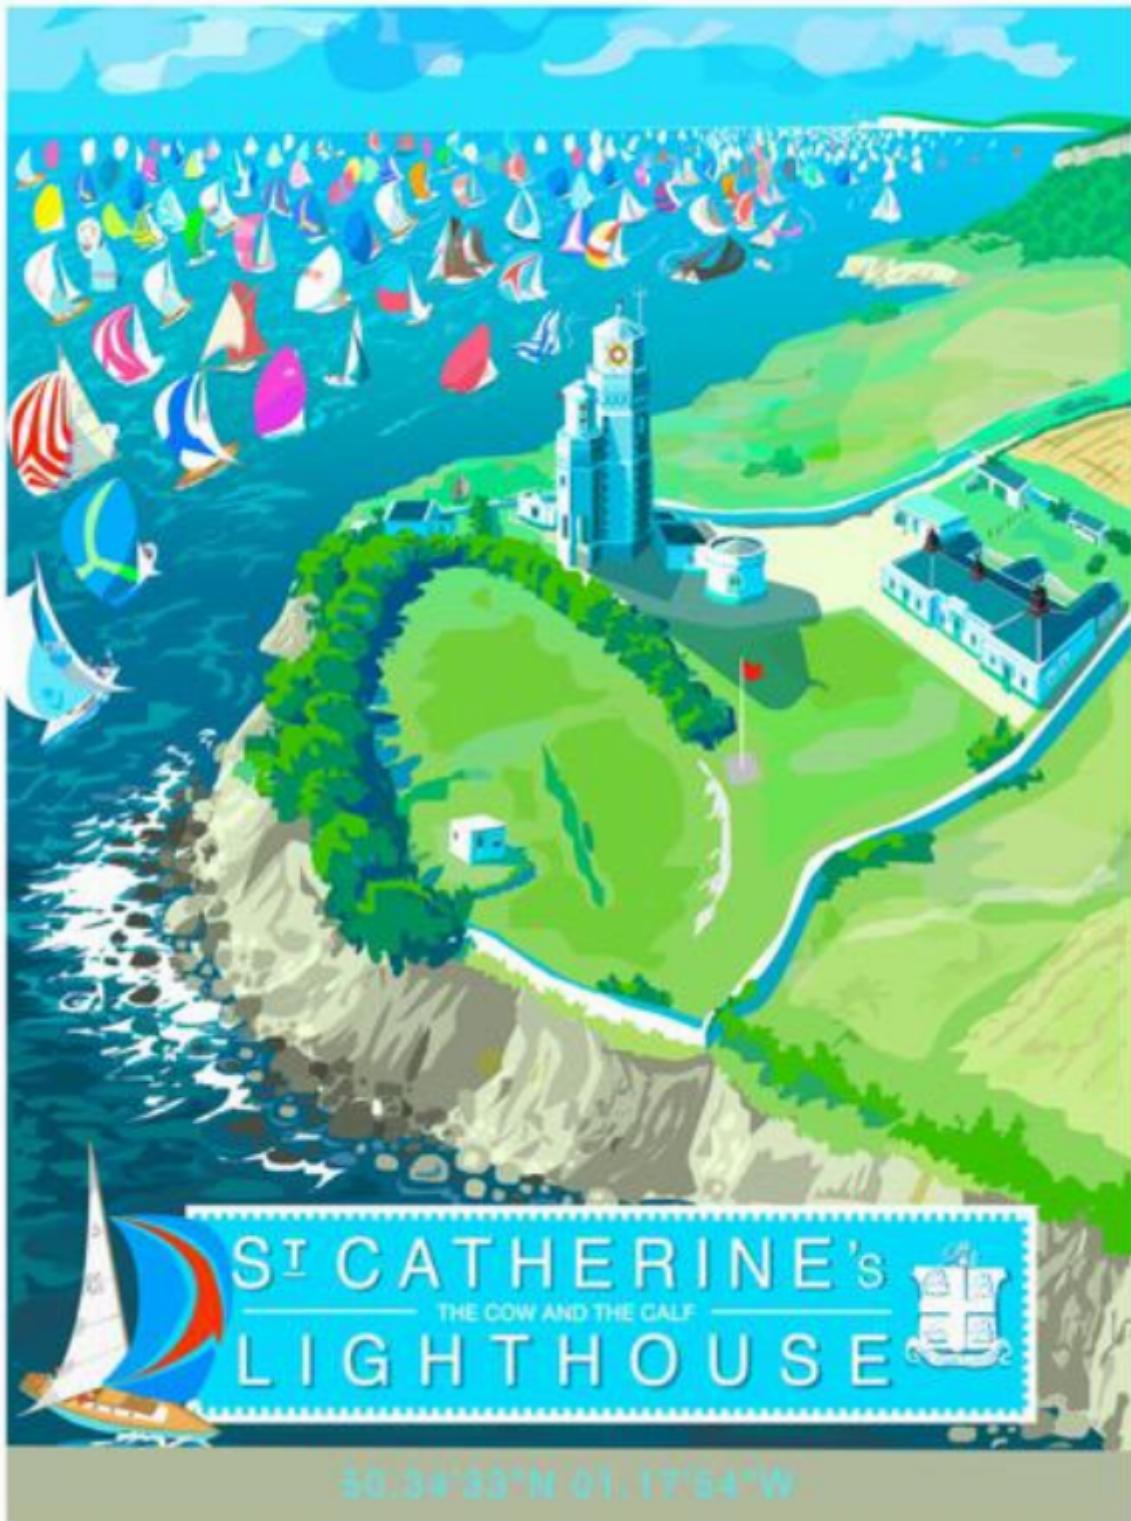

KENDALLS FINE ART

St Catherines - large unframed

Sue Stitt

Sold

REF: 2359

Height: 59 cm (23.2")

Width: 42 cm (16.5")

Description

Situated on the most southerly point of the Island it guides seafarers around the dangerous over falls and rugged coastline. A half way point in the annual Round the Island Race...

iPad created digital image