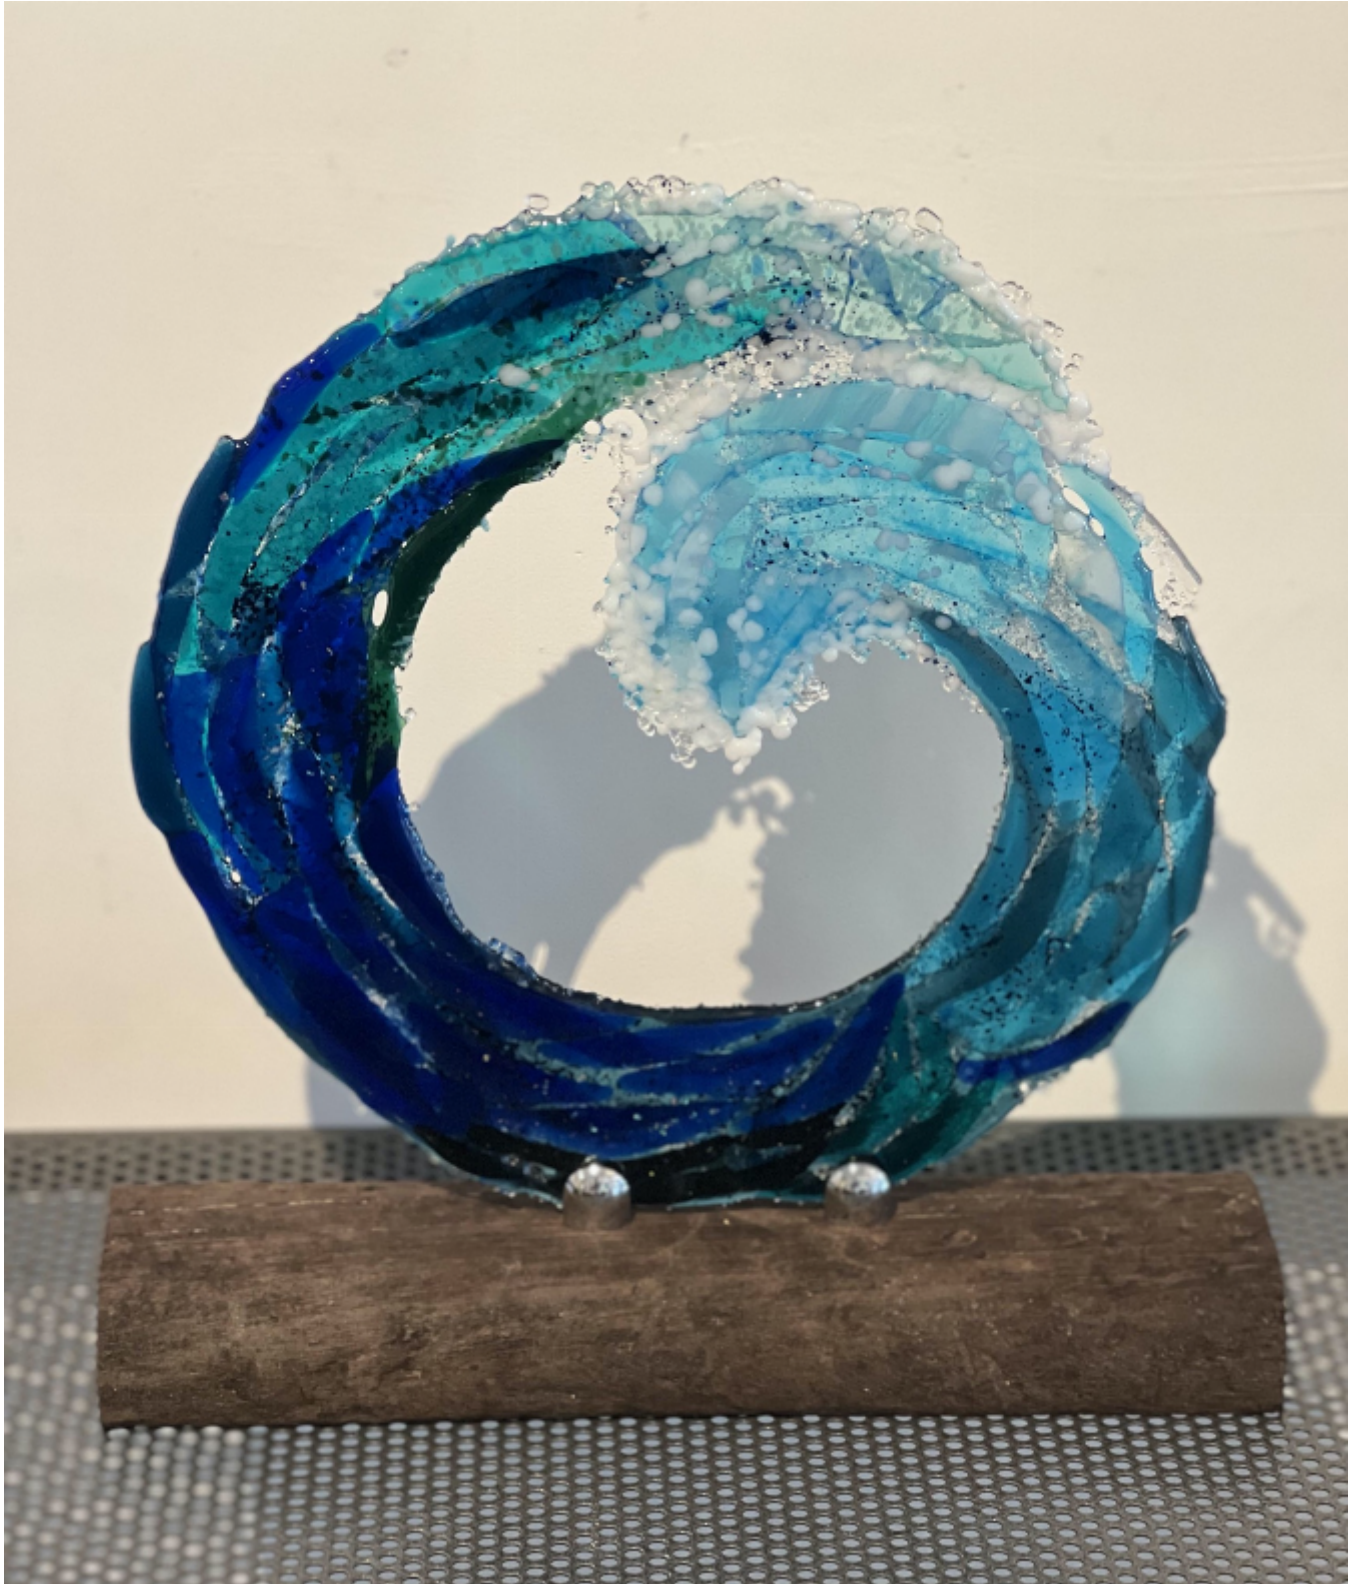

# KENDALLS FINE ART

Comber

Sarah Kearney

Sold

REF: 3516

Height: 35 cm (13.8")

Width: 35 cm (13.8")

Depth: 10 cm (3.9")

## Description

Comber