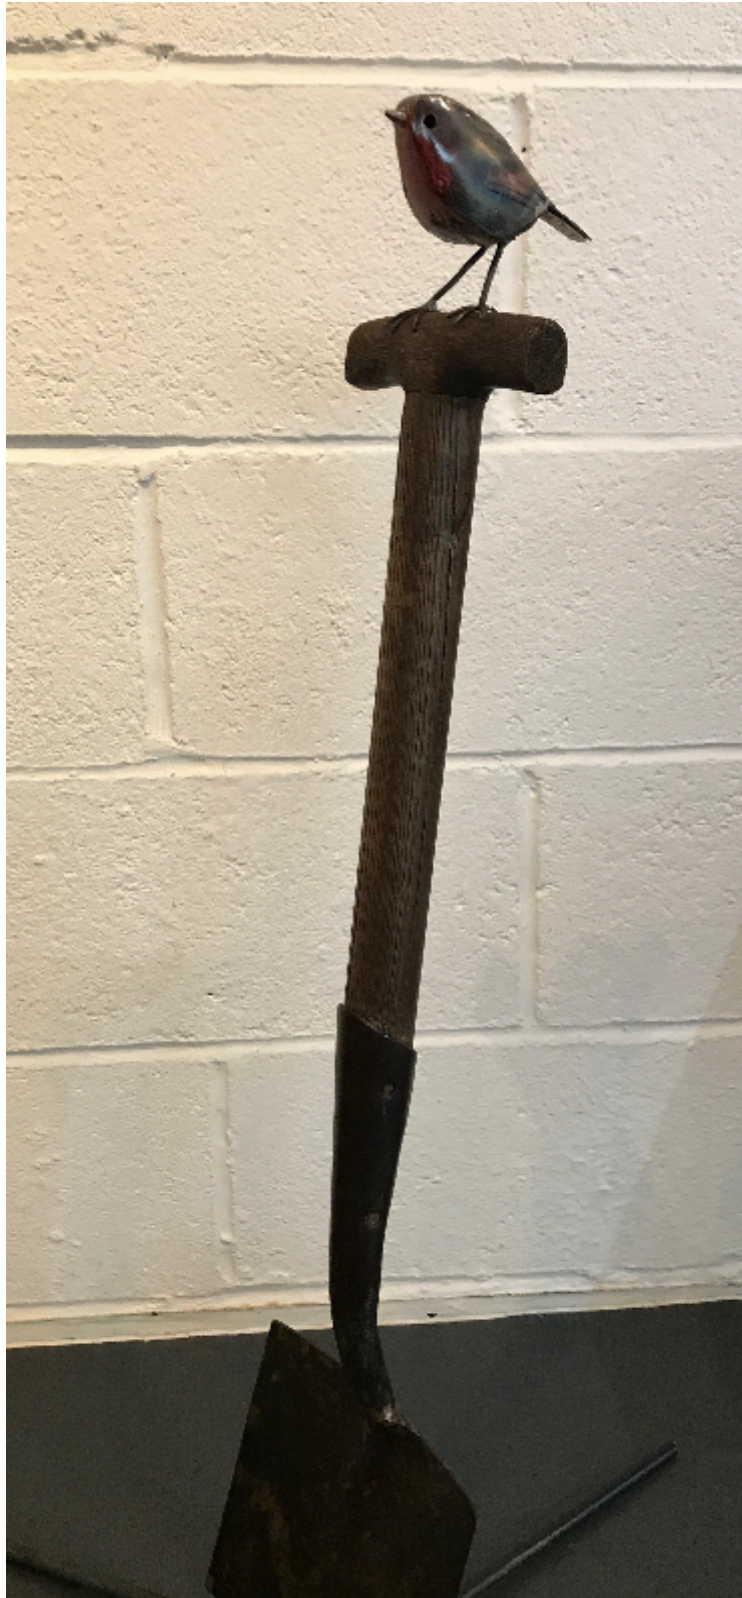

Robin on a spade

Diccon Dadey

Sold

REF: 2625

Height: 88 cm (34.6")

Width: 20 cm (7.9")

Depth: 10 cm (3.9")

Description

Robin on a spade

NOTE: Shipping price P.O.A. Shipping subject to quotation and will be charged separately. You may still purchase this item online. Please note that when purchasing online, the shipping price will be shown as zero since it will be charged on a separate invoice.