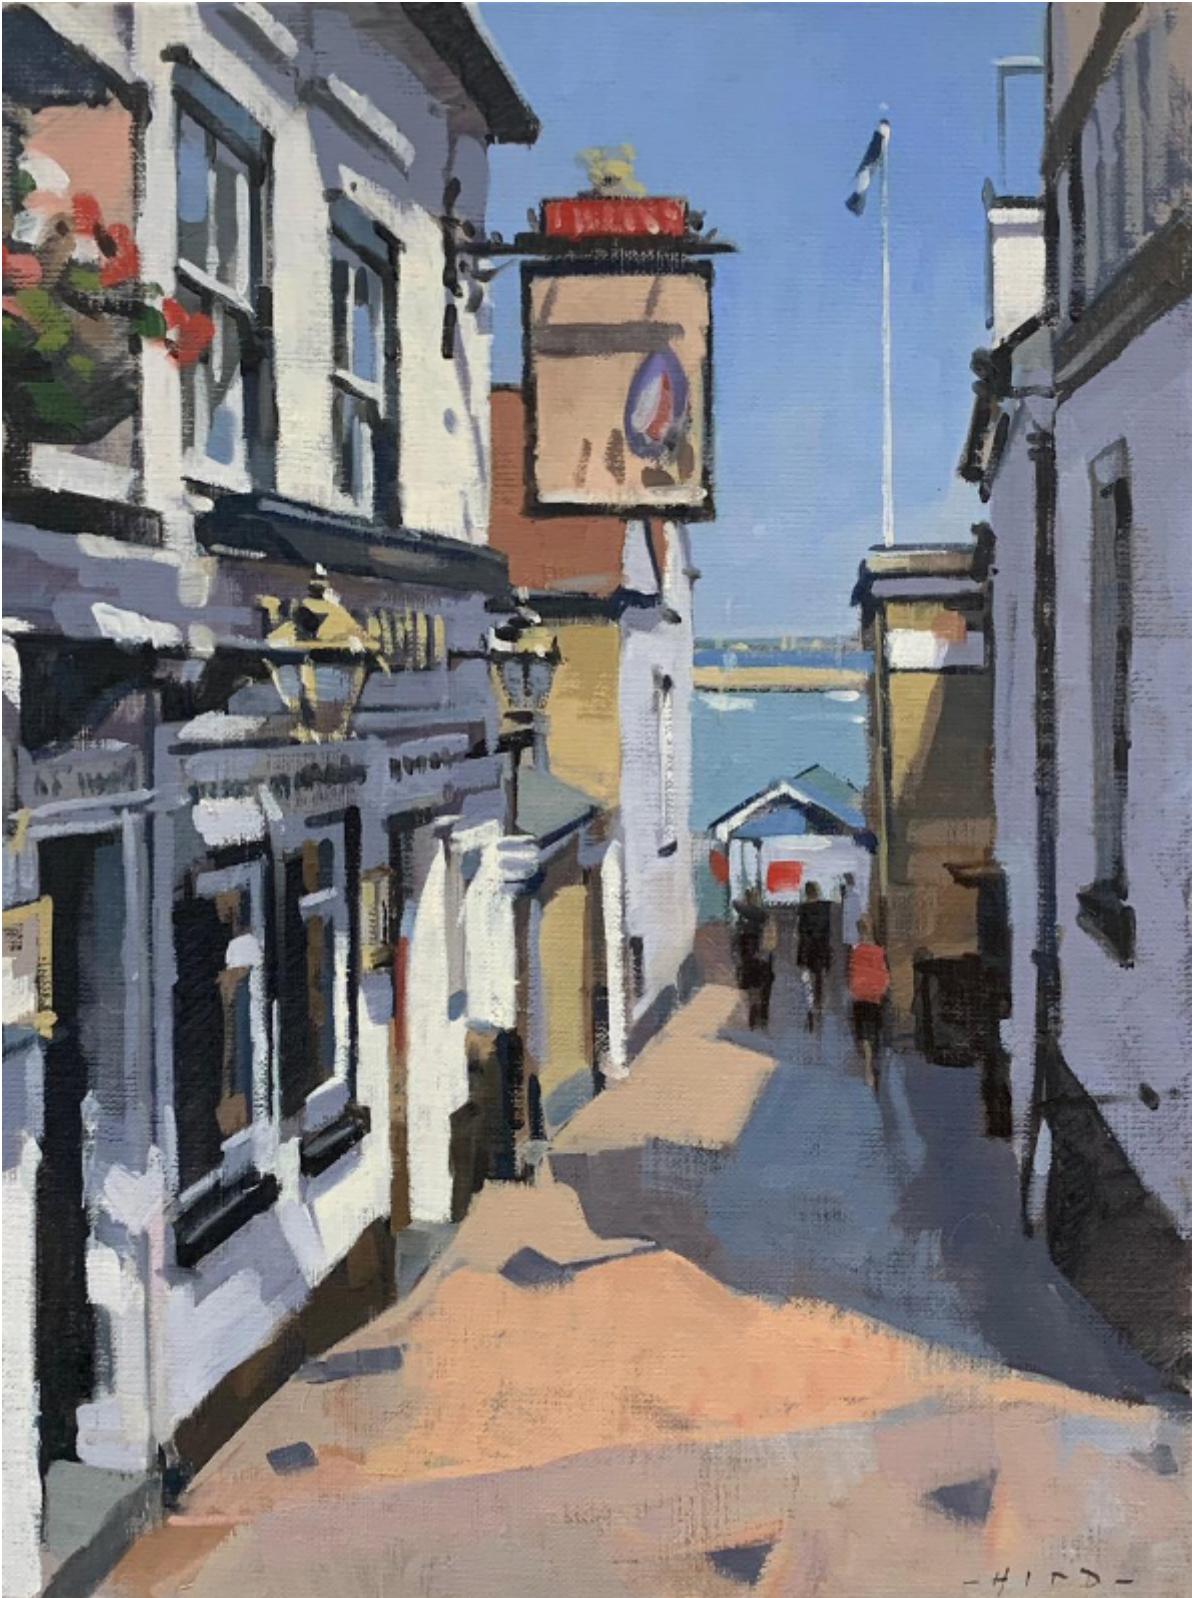

# KENDALLS FINE ART

## Watch House Lane, Cowes

Andrew Hird, ARSMA

Sold

REF: 3766

Height: 39 cm (15.4")

Width: 29 cm (11.4")

Framed Height: 48 cm (18.9")

Framed Width: 38 cm (15")

## Description

Watch House Lane, Cowes