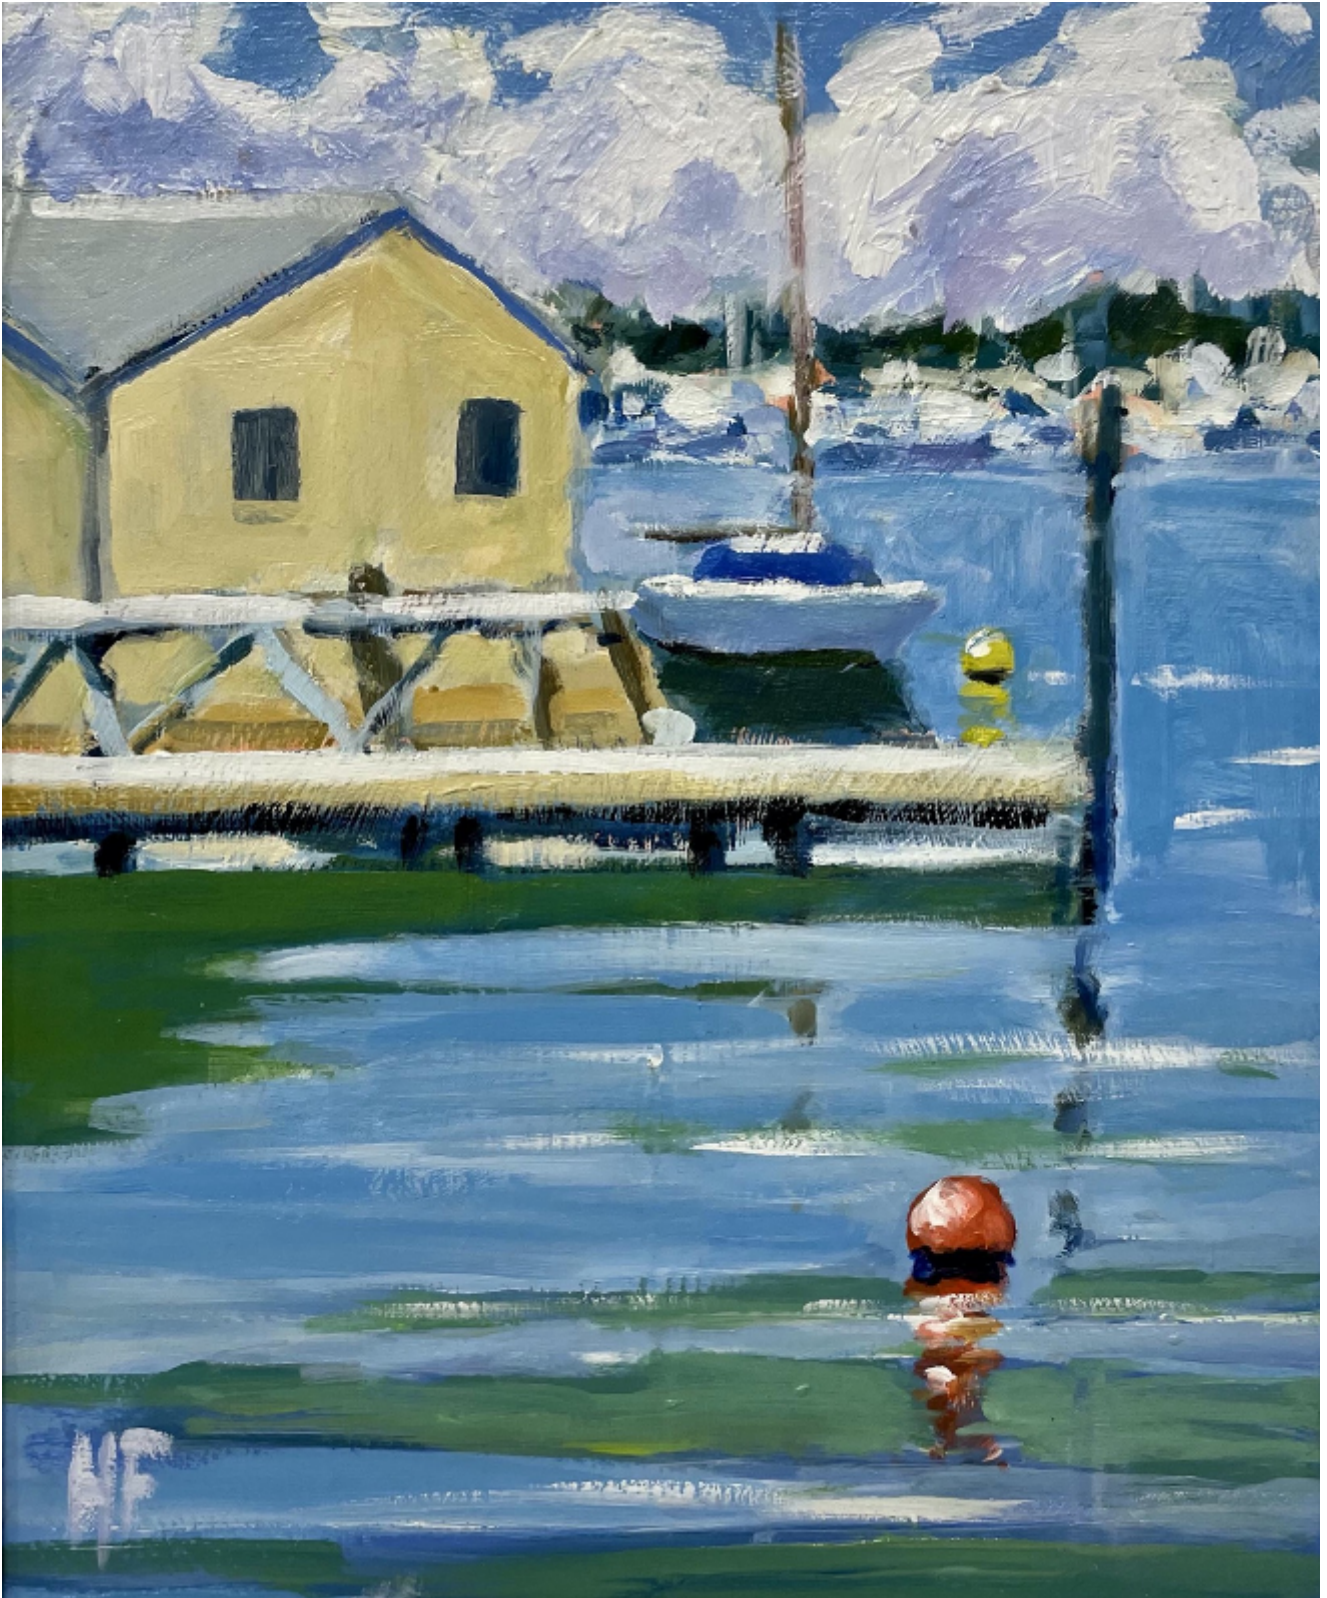

The Old Boat Shed

Hugh Fairfax

Sold

REF: 3326

Height: 29 cm (11.4")

Width: 23 cm (9.1")

Framed Height: 39 cm (15.4")

Framed Width: 33 cm (13")

Description