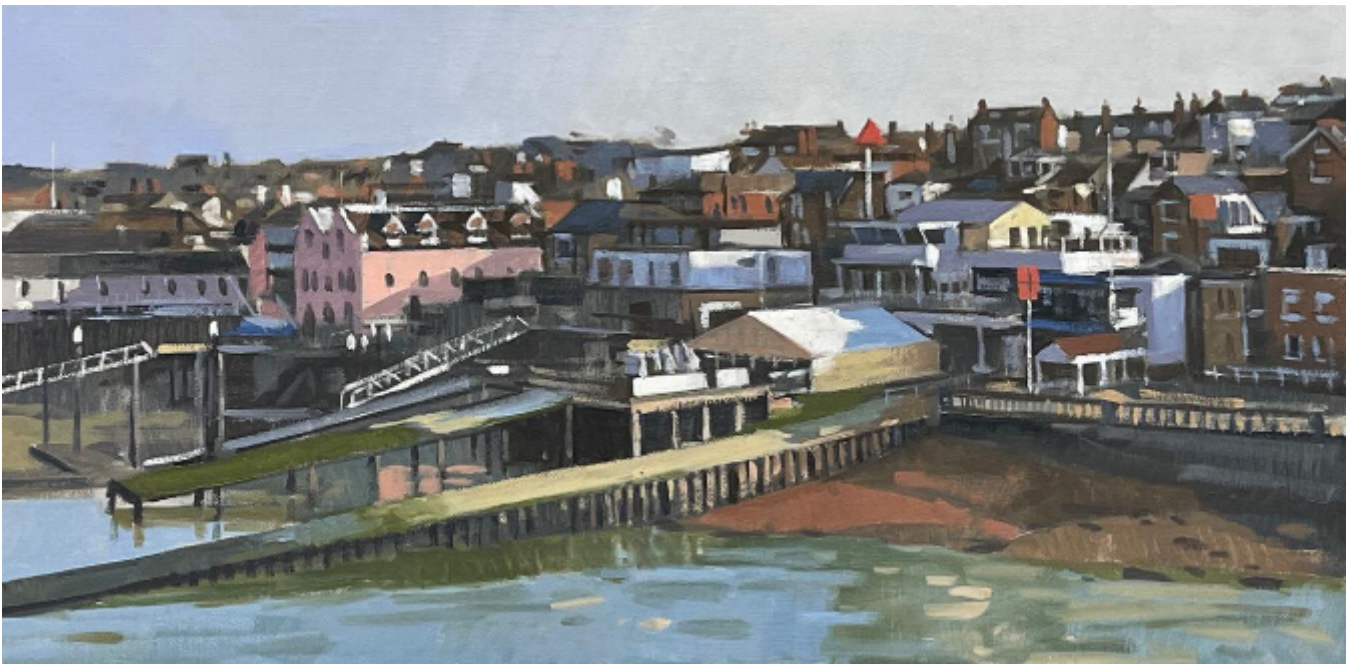

Cowes Waterfront

Andrew Hird

£775

REF: 3818

Height: 22 cm (8.7")

Width: 44 cm (17.3")

Framed Height: 43 cm (16.9")

Framed Width: 65 cm (25.6")

## Description

Cowes Waterfront