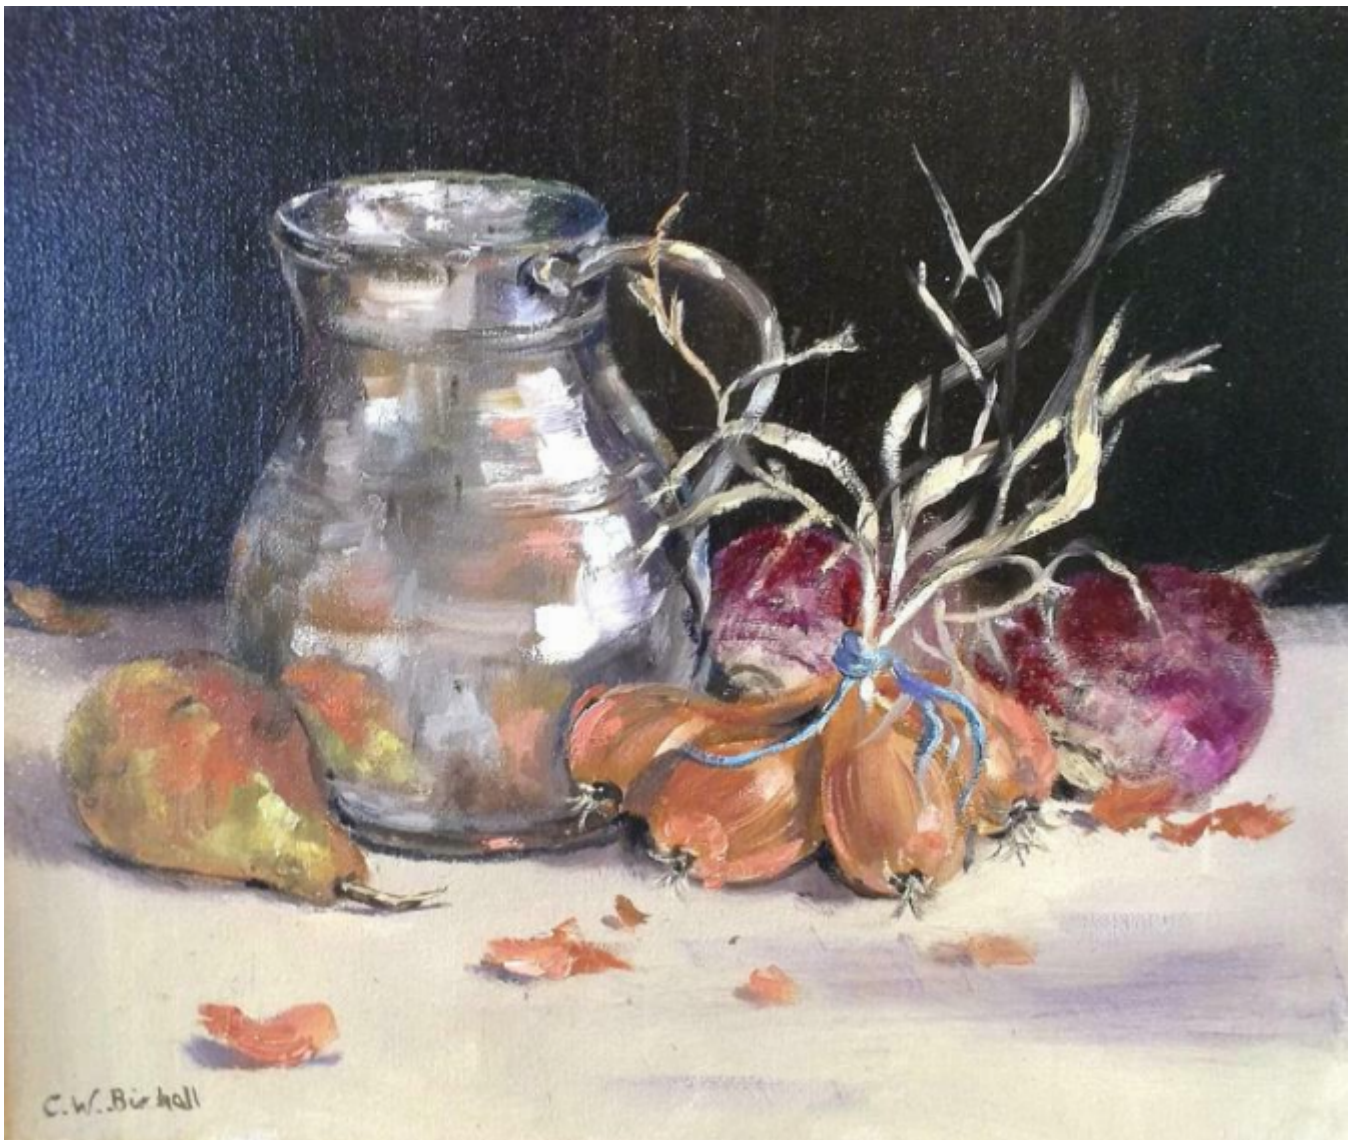

Istanbul jug with shallots

Chrissie Birchall

Sold

REF: 1343

Framed Height: 44 cm (17.3")

Framed Width: 47 cm (18.5")

Description

Istanbul jug with shallots