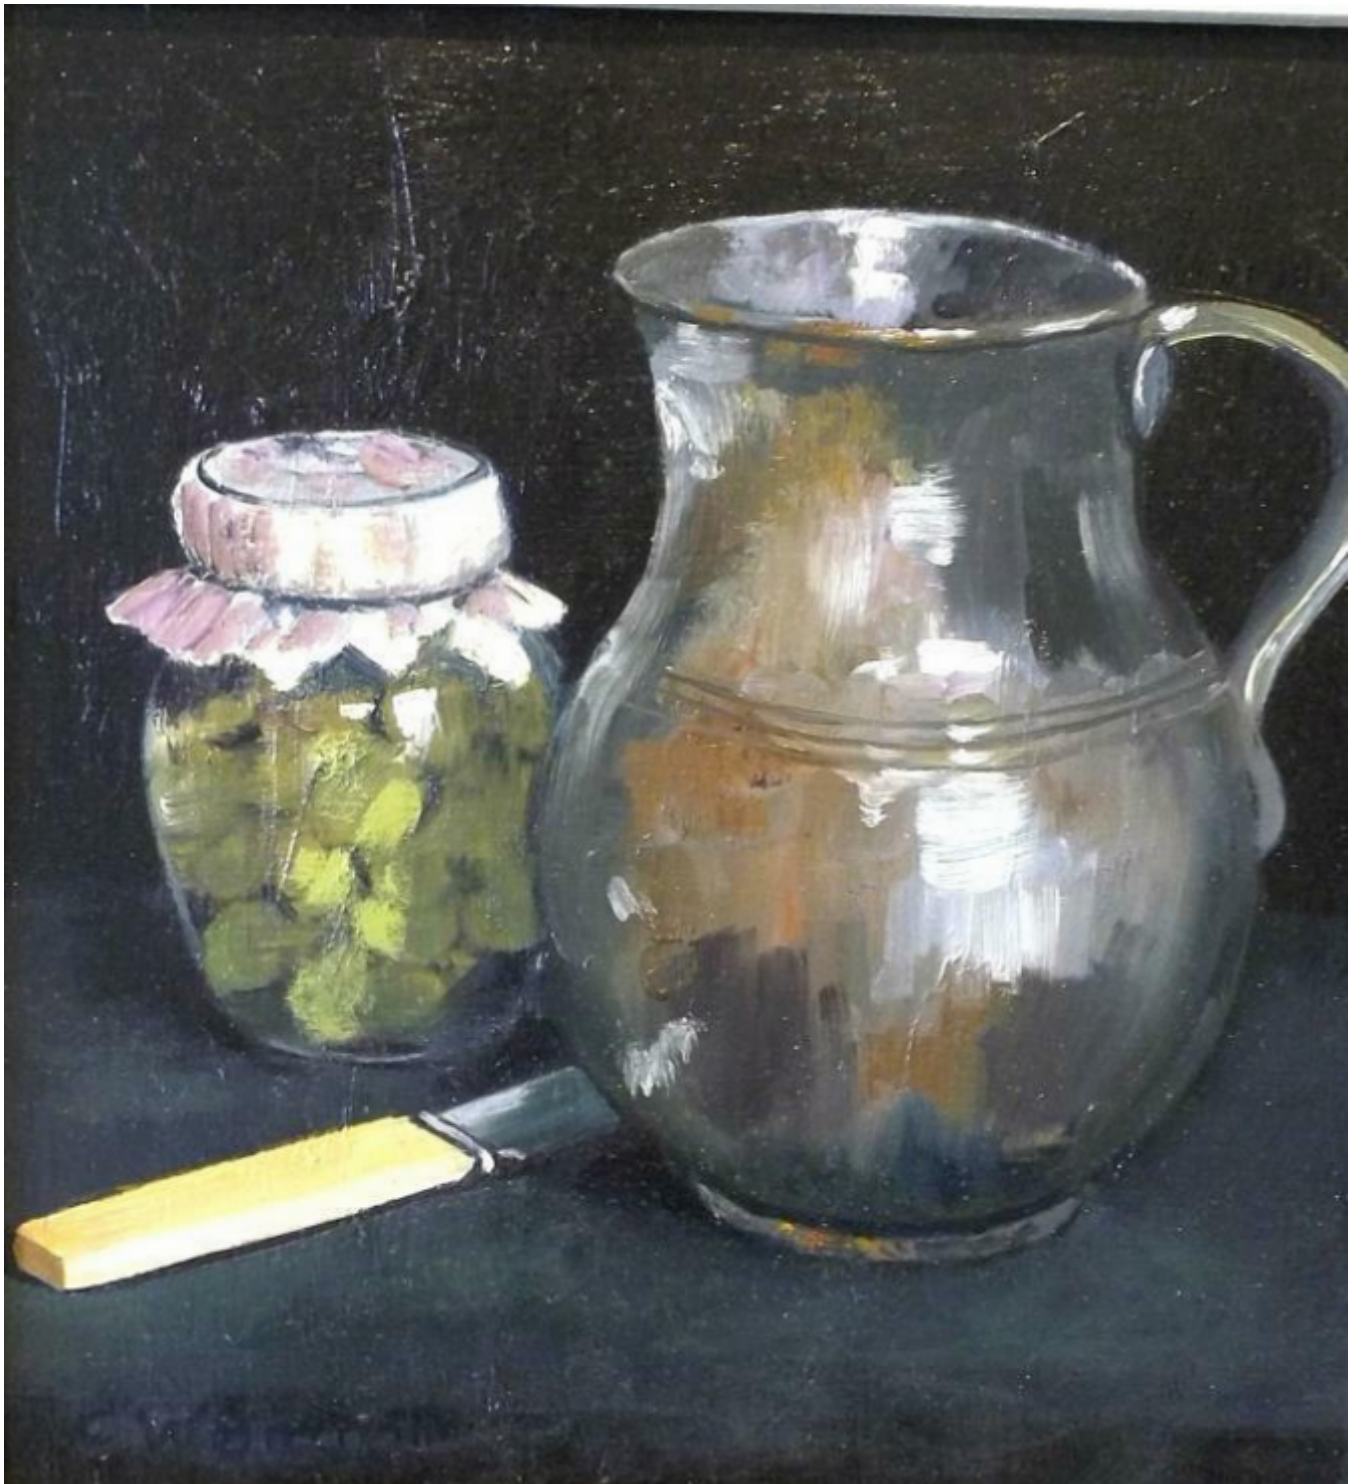

Knife and Istanbul jug

Chrissie Birchall

Sold

REF: 1345

Framed Height: 41 cm (16.1")

Framed Width: 39 cm (15.4")

Description

Knife and Istanbul jug