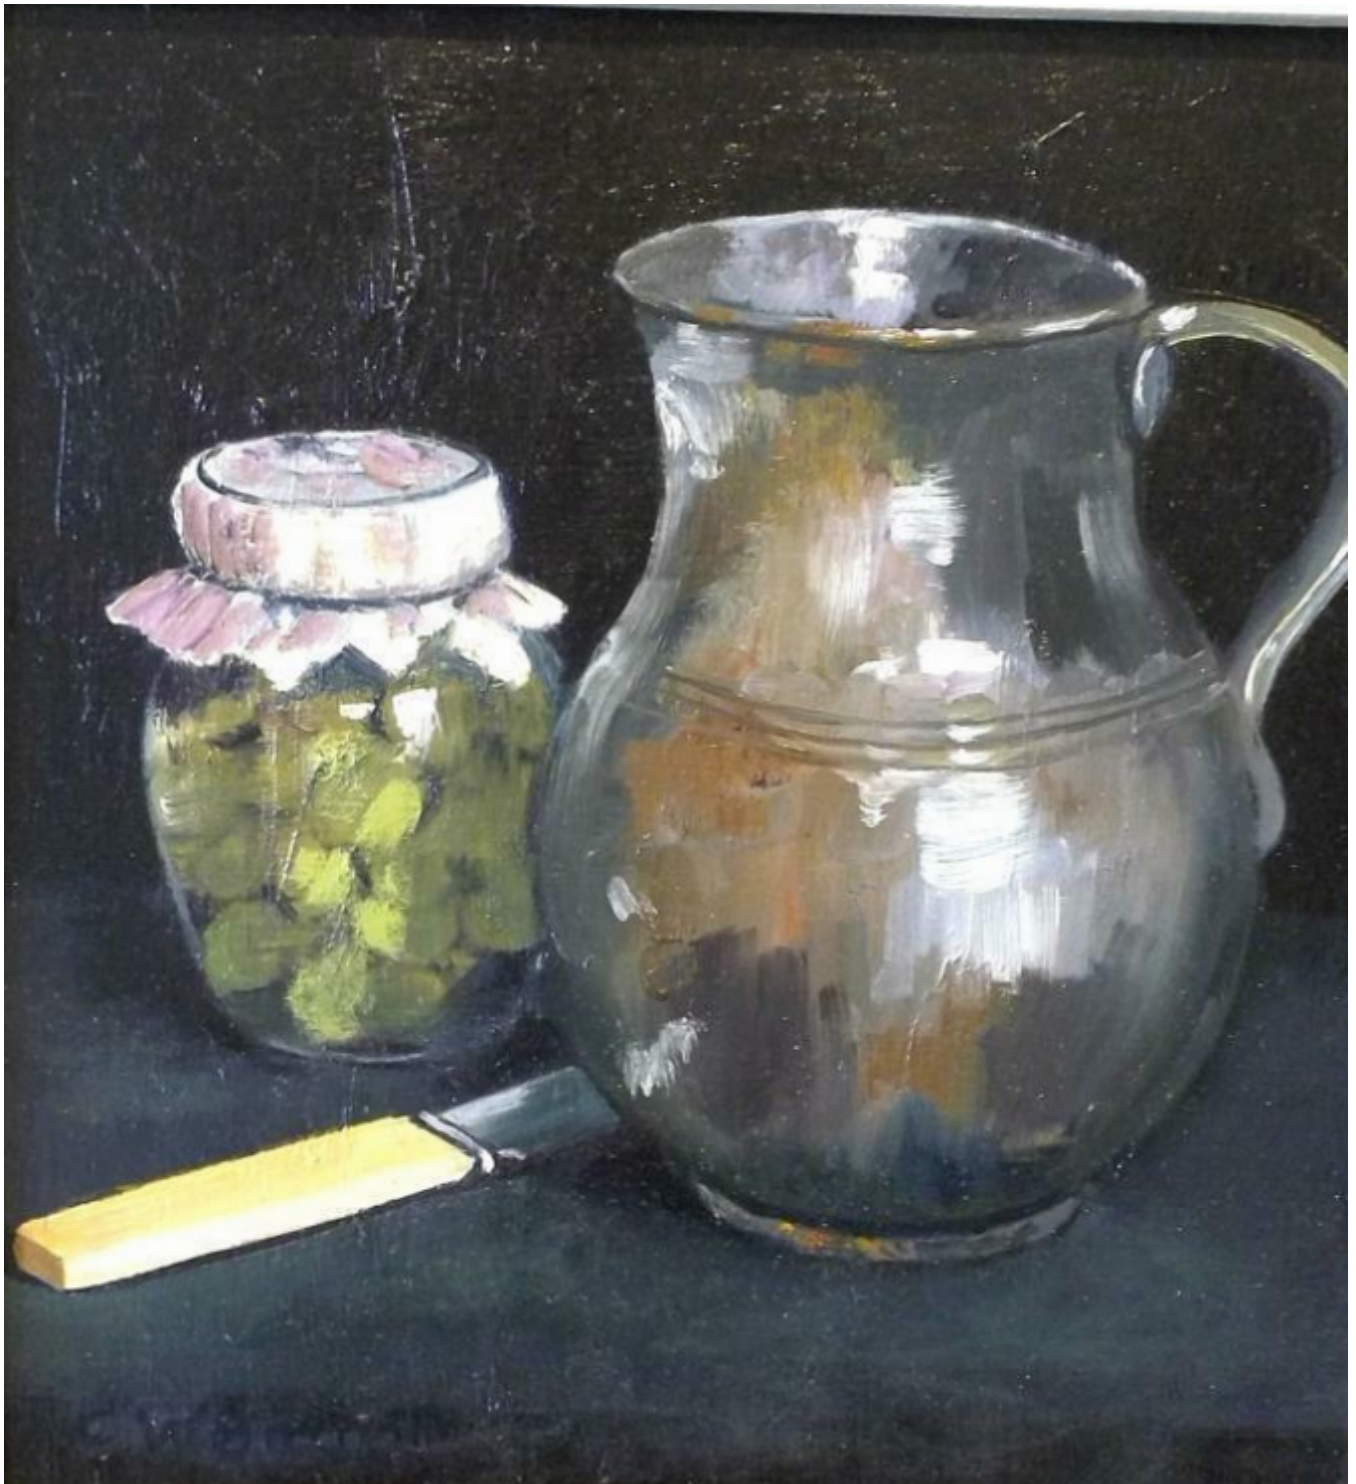

Knife and Istanbul jug

Chrissie Birchall

Sold

REF: 1345

Framed Height: 41 cm (16.1")

Framed Width: 39 cm (15.4")

## Description

Knife and Istanbul jug