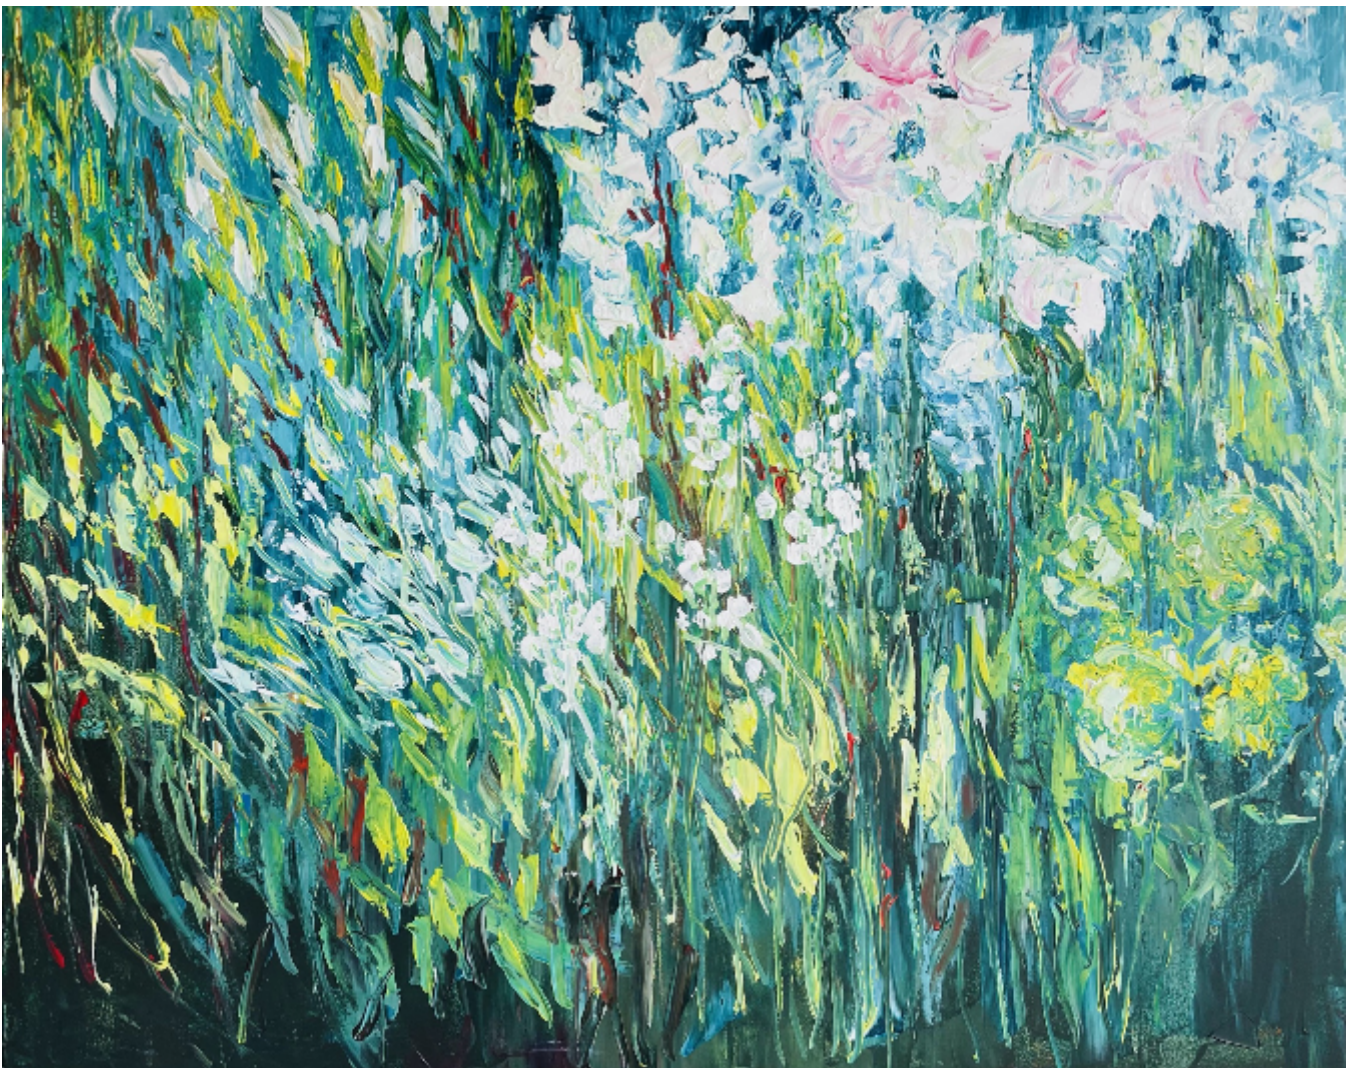

Floral Twenty  
Jane Vaux

Sold

REF: 3200

Height: 100 cm (39.4")

Width: 120 cm (47.2")

## Description

Floral Twenty