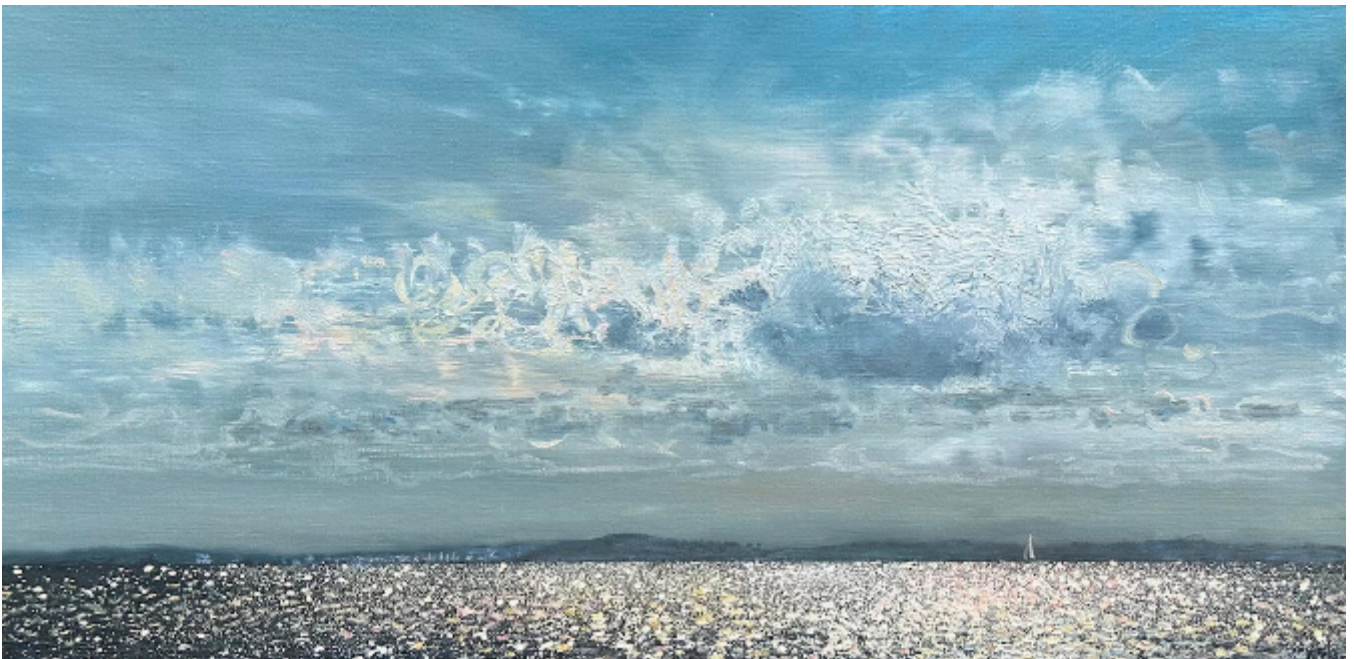

Down the Coast

Ken Zier

Sold

REF: 3957

Height: 40 cm (15.7")

Width: 80 cm (31.5")

## Description

Down the Coast