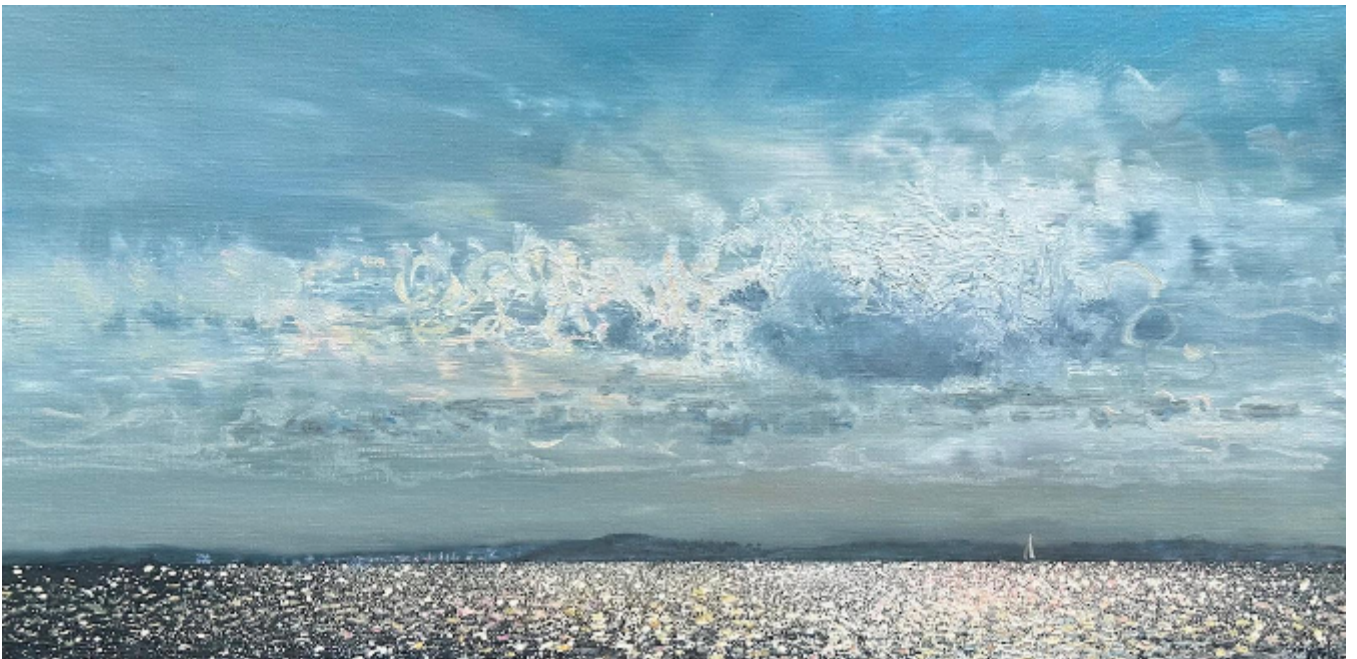

Down the Coast

Ken Zier

Sold

REF: 3957

Height: 40 cm (15.7")

Width: 80 cm (31.5")

Description

Down the Coast