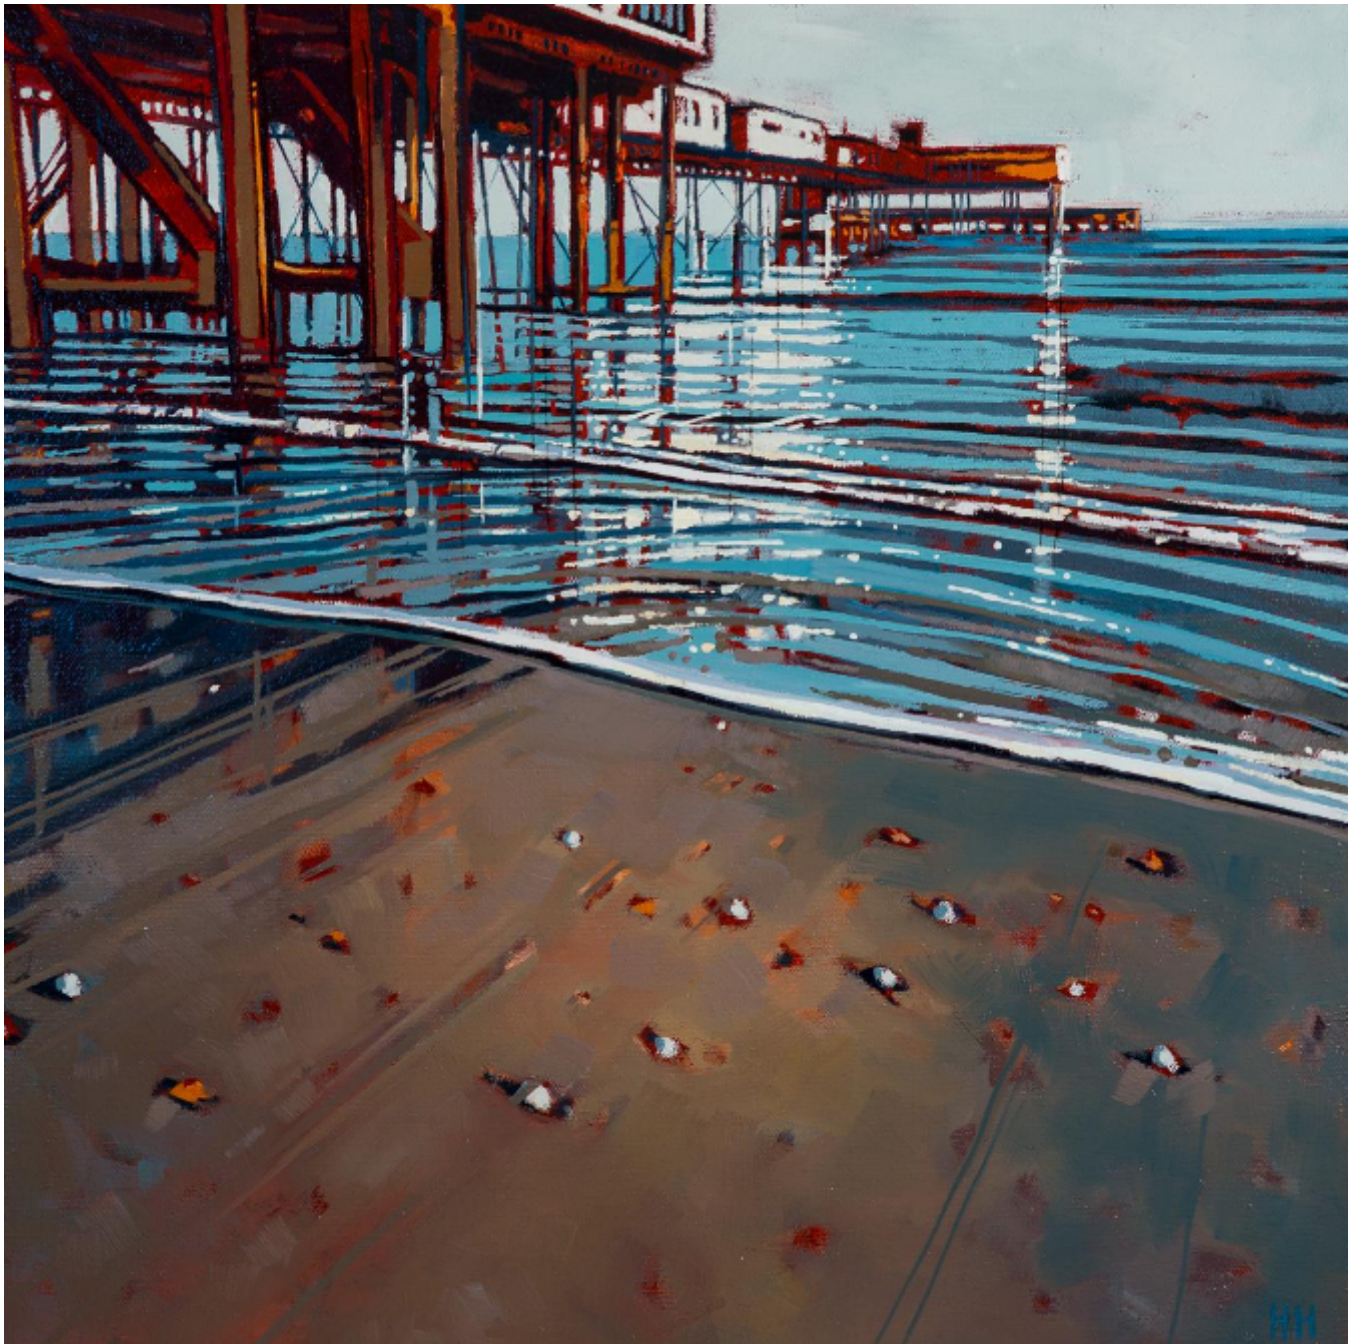

Evening Sandown Pier

Harriet Hue

Sold

REF: 2139

Framed Height: 40 cm (15.7")

Framed Width: 40 cm (15.7")

## Description

Evening Sandow Pier