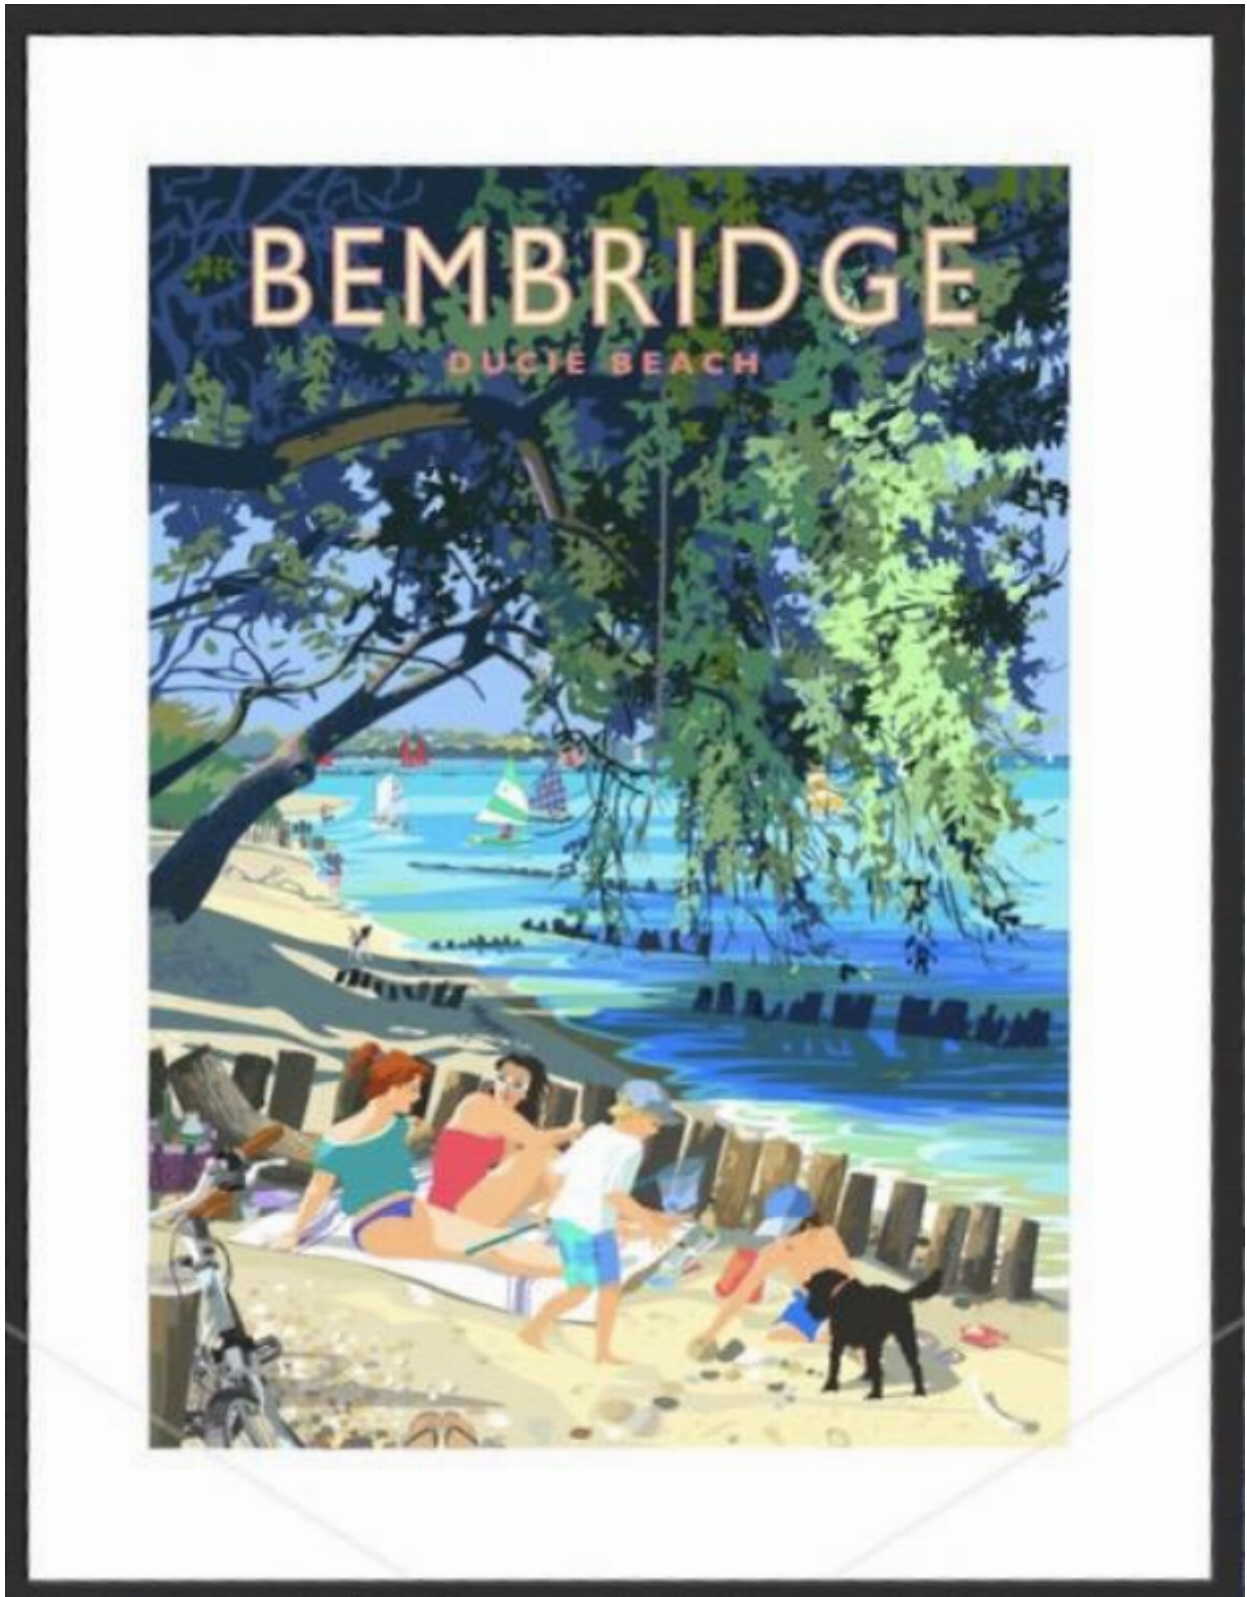

KENDALLS FINE ART

Bembridge Ducie Beach - large framed

Sue Stitt

Sold

REF: 2875

Framed Height: 75 cm (29.5")

Framed Width: 57 cm (22.4")

Description

Bembridge Ducie Beach - large framed