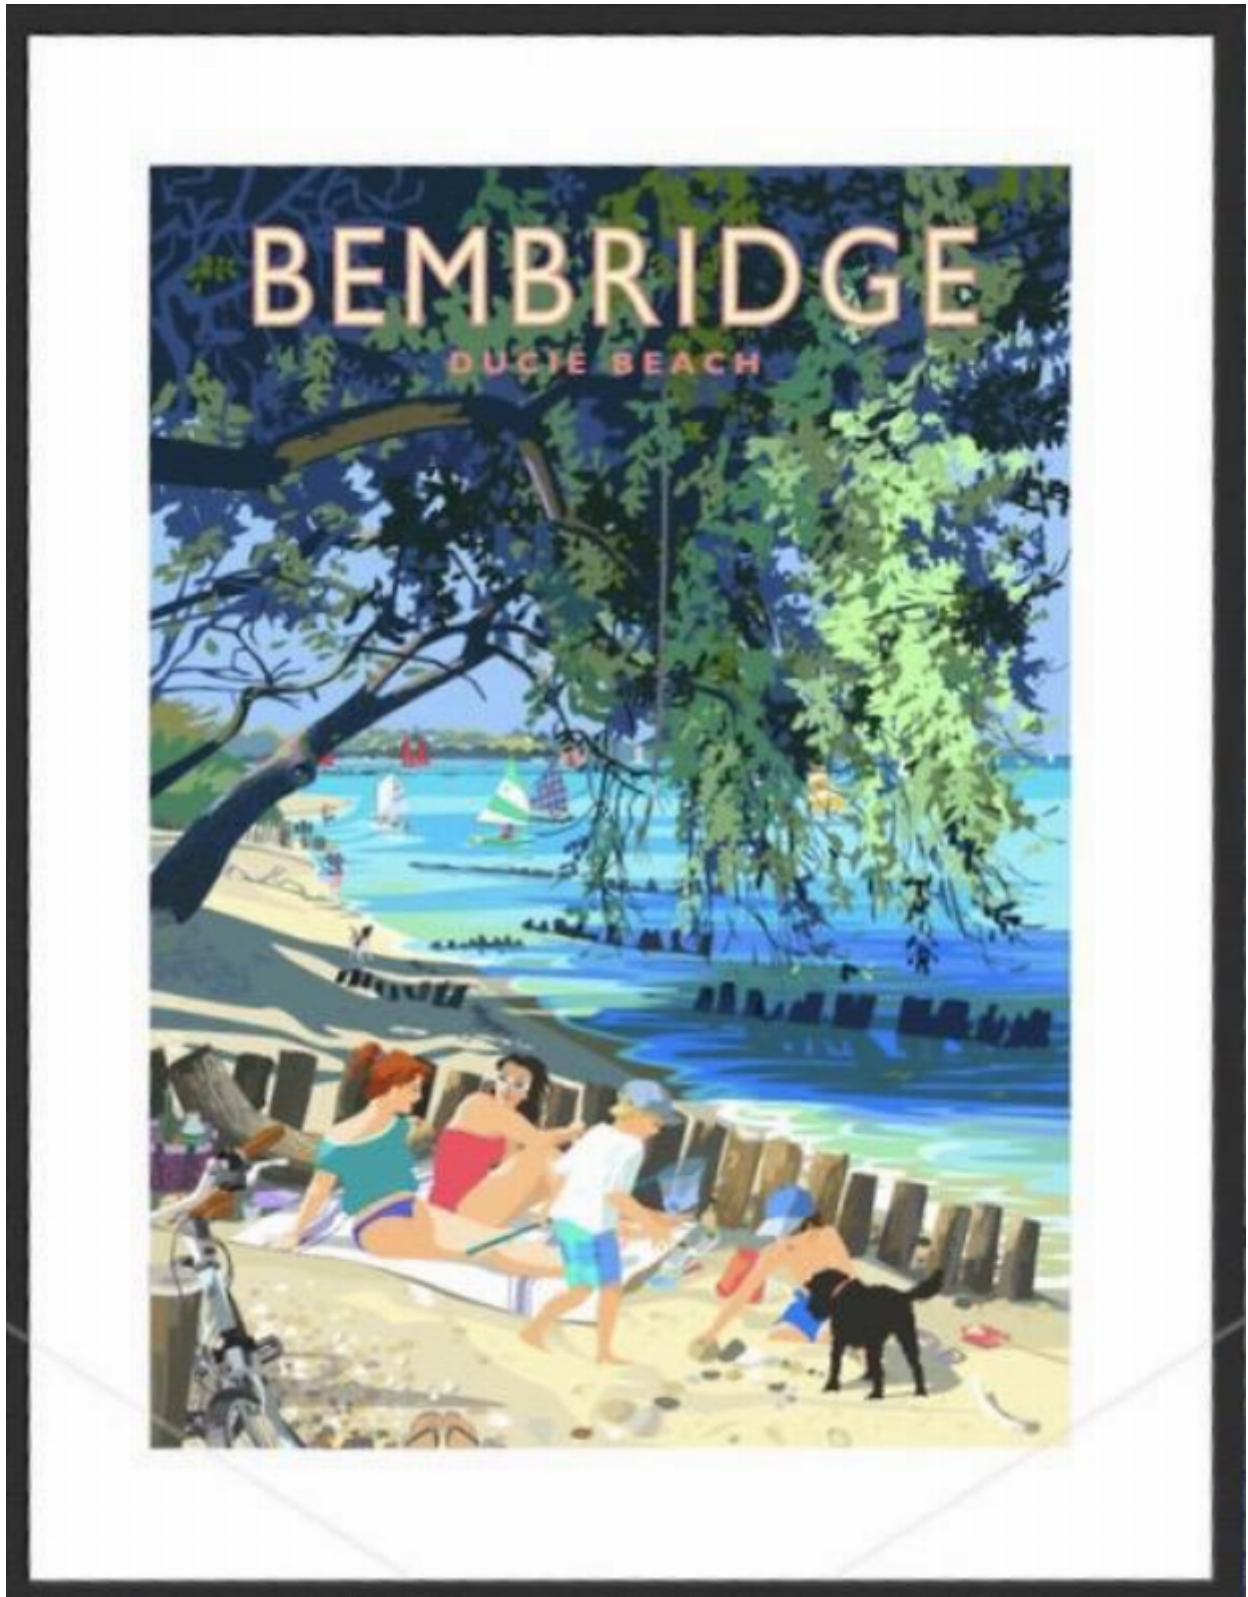

# KENDALLS FINE ART

Bembridge Ducie Beach - large framed

Sue Stitt

Sold

REF: 2875

Framed Height: 75 cm (29.5")

Framed Width: 57 cm (22.4")

## Description

Bembridge Ducie Beach - large framed