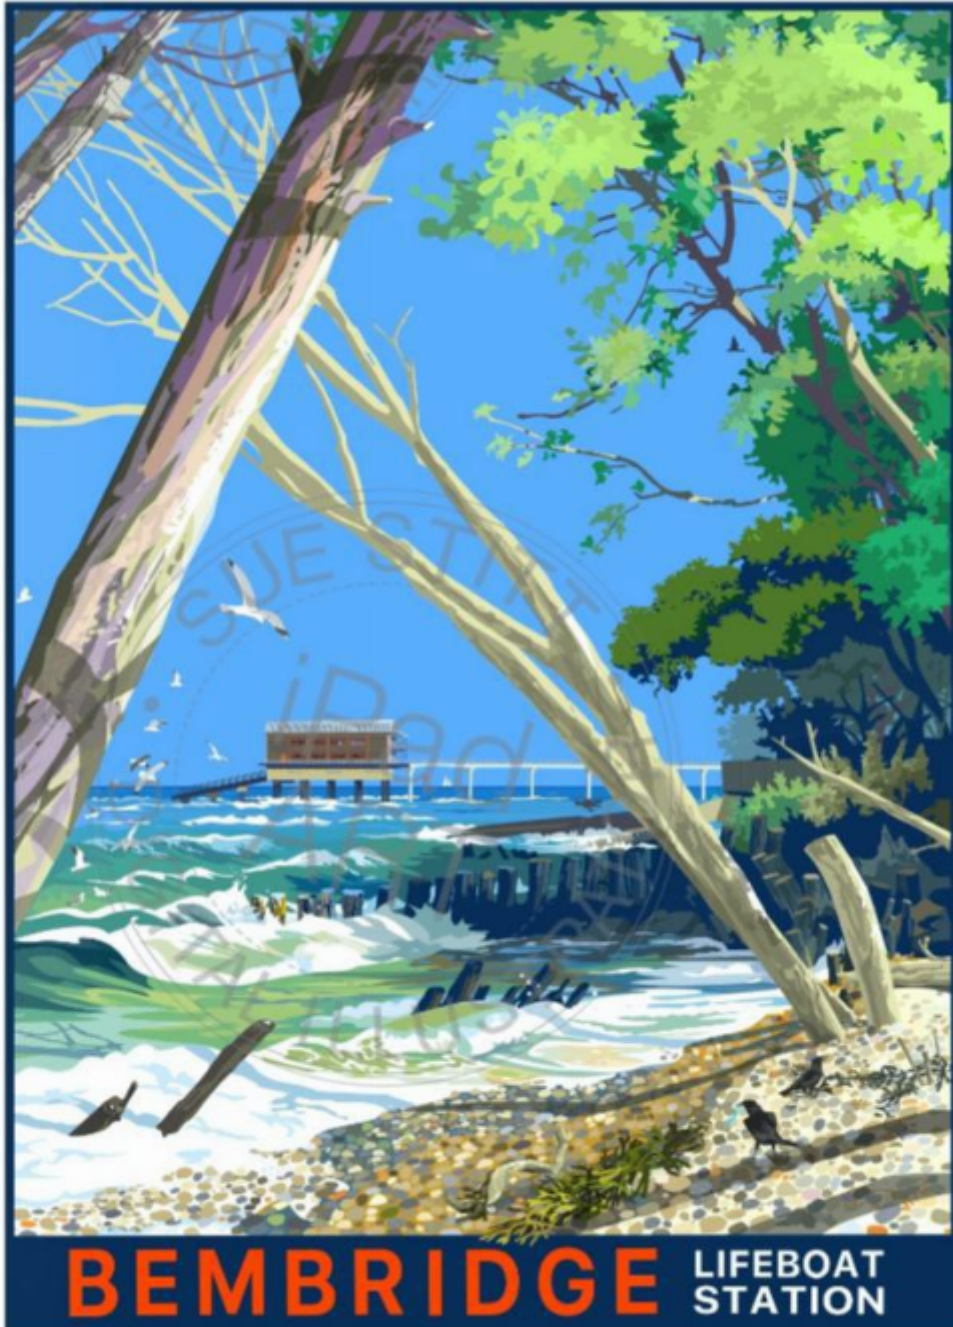

KENDALLS FINE ART

Bembridge Lifeboat Station - large unframed
Sue Stitt

Sold

REF: 3188

Height: 72 cm (28.3")

Width: 54 cm (21.3")

Description

Bembridge Lifeboat Station - large unframed