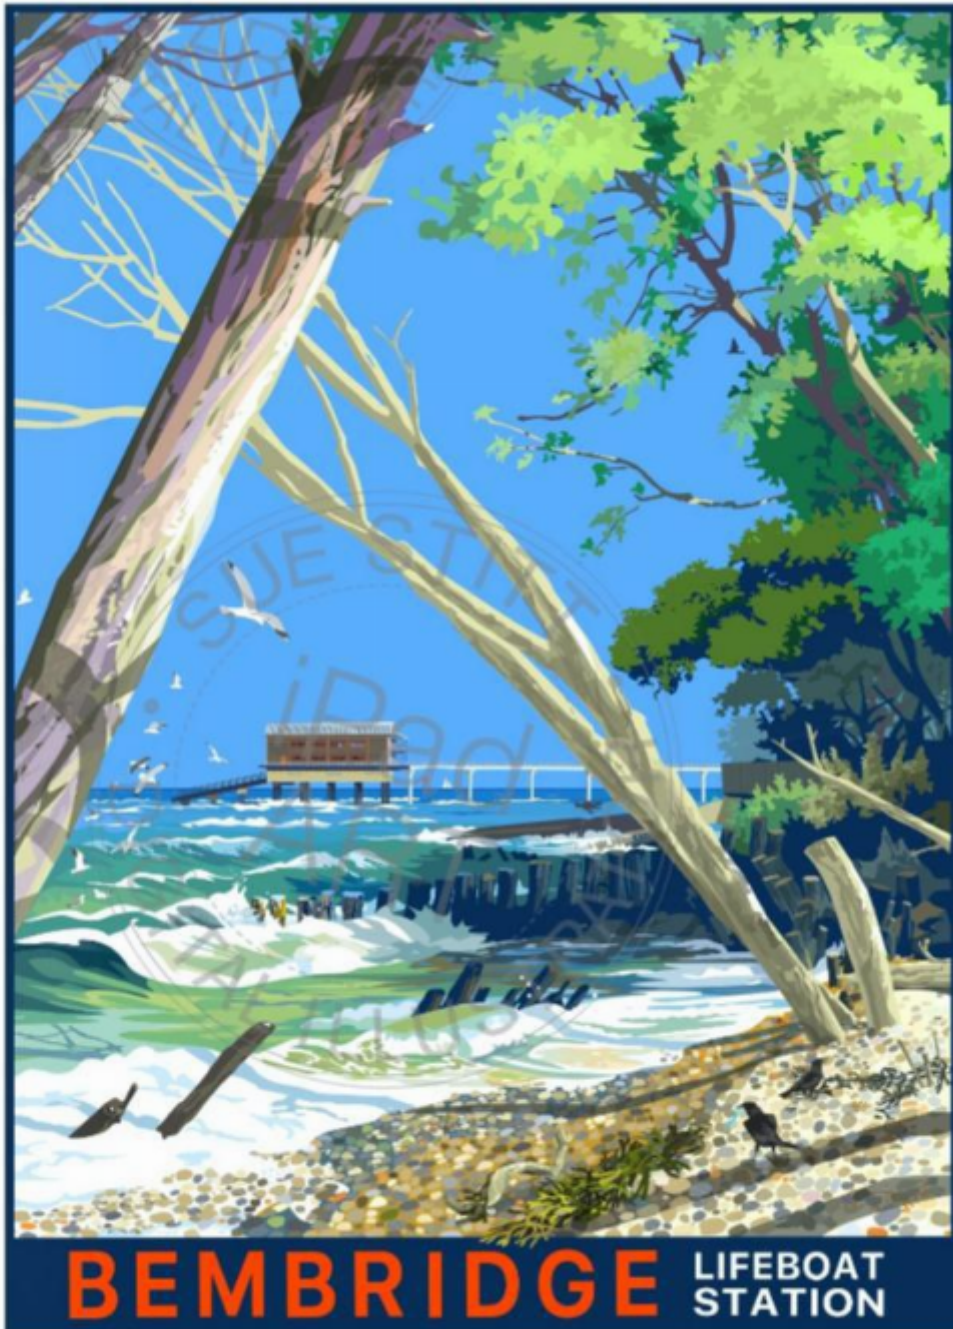

Bembridge Lifeboat Station - large unframed
Sue Stitt

Sold

REF: 3188

Height: 72 cm (28.3")

Width: 54 cm (21.3")

Description

Bembridge Lifeboat Station - large unframed