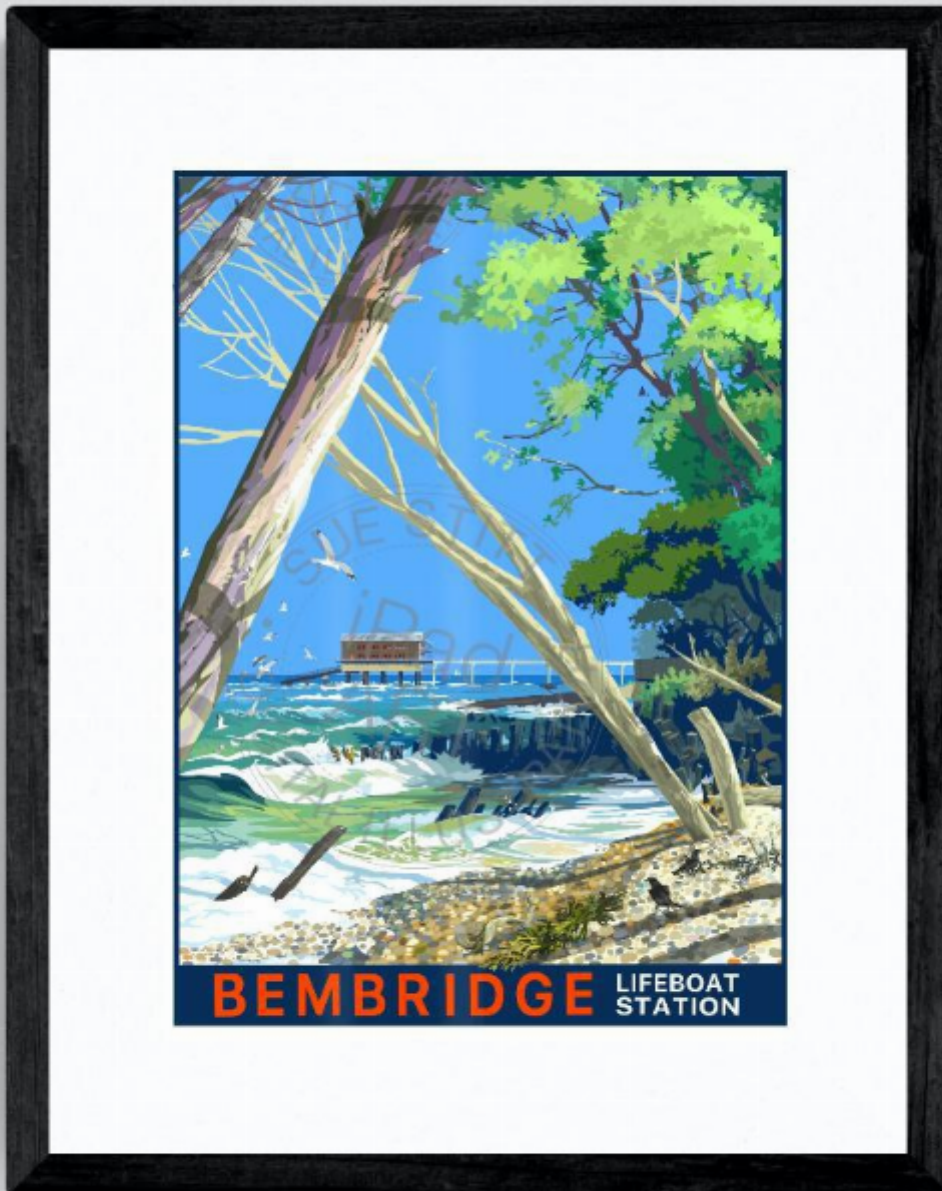

Bembridge Lifeboat Station - small framed
Sue Stitt

Sold

REF: 3187

Framed Height: 54 cm (21.3")

Framed Width: 44 cm (17.3")

Description

Bembridge Lifeboat Station - small framed