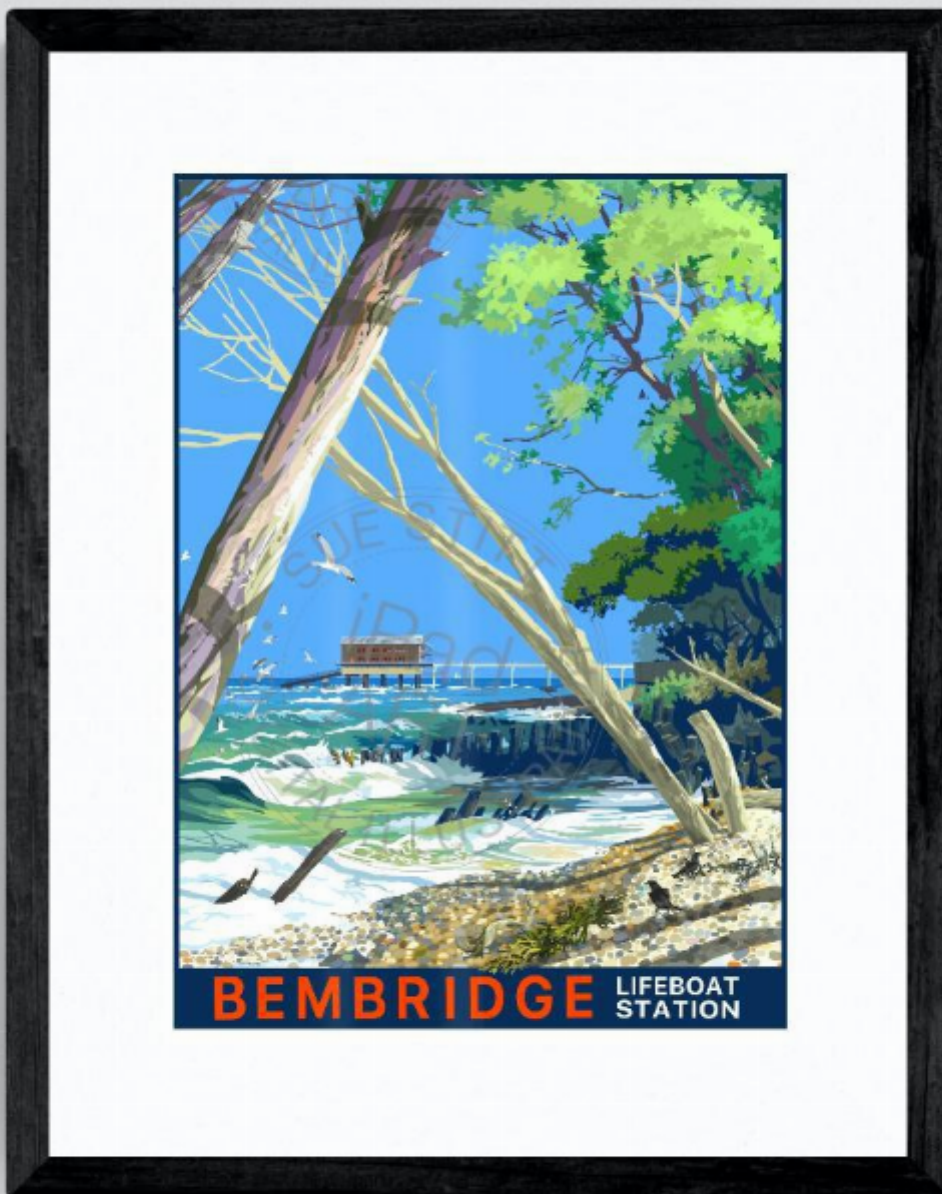

Bembridge Lifeboat Station - small framed
Sue Stitt

Sold

REF: 3187

Framed Height: 54 cm (21.3")

Framed Width: 44 cm (17.3")

Description

Bembridge Lifeboat Station - small framed