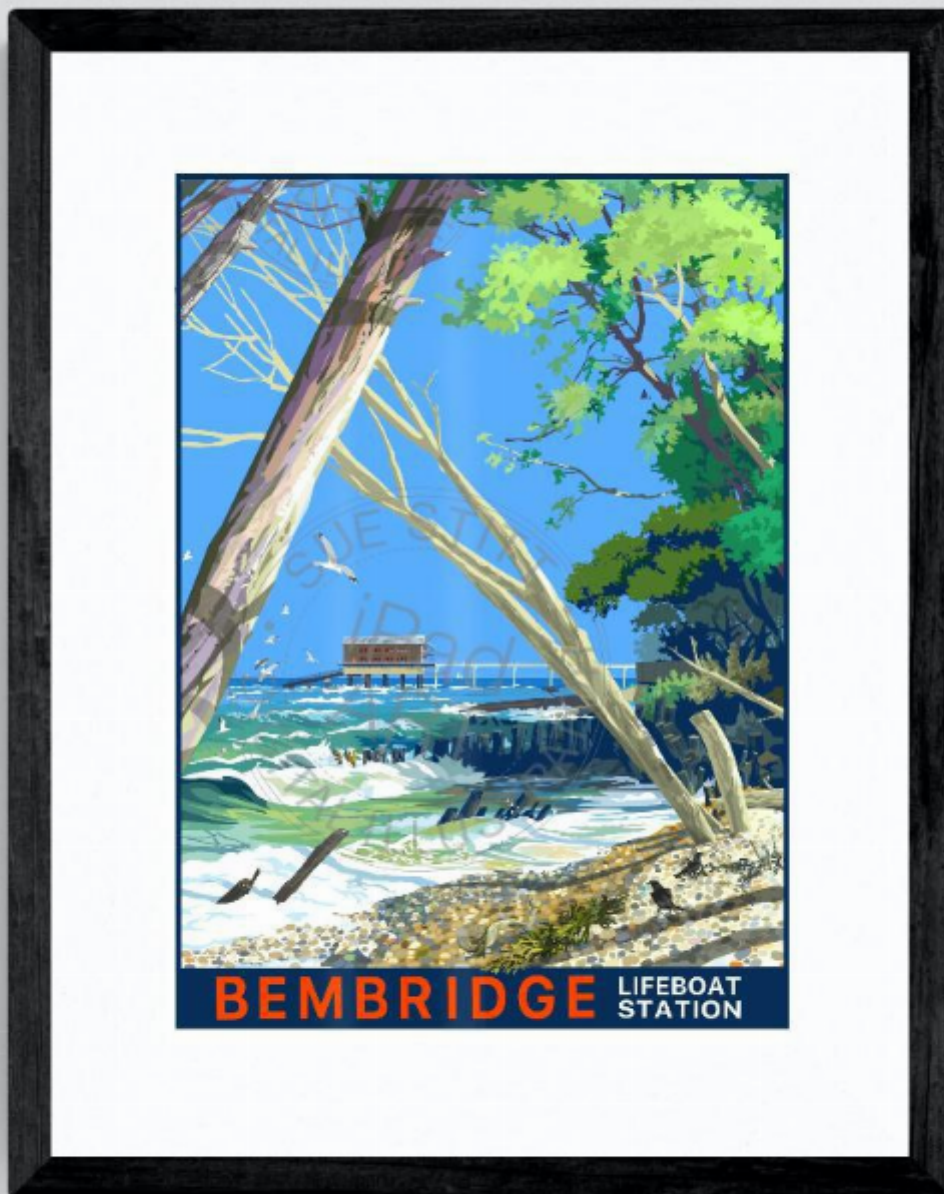

Bembridge Lifeboat Station - small framed

Sue Stitt

Sold

REF: 3187

Framed Height: 54 cm (21.3")

Framed Width: 44 cm (17.3")

Description

Bembridge Lifeboat Station - small framed