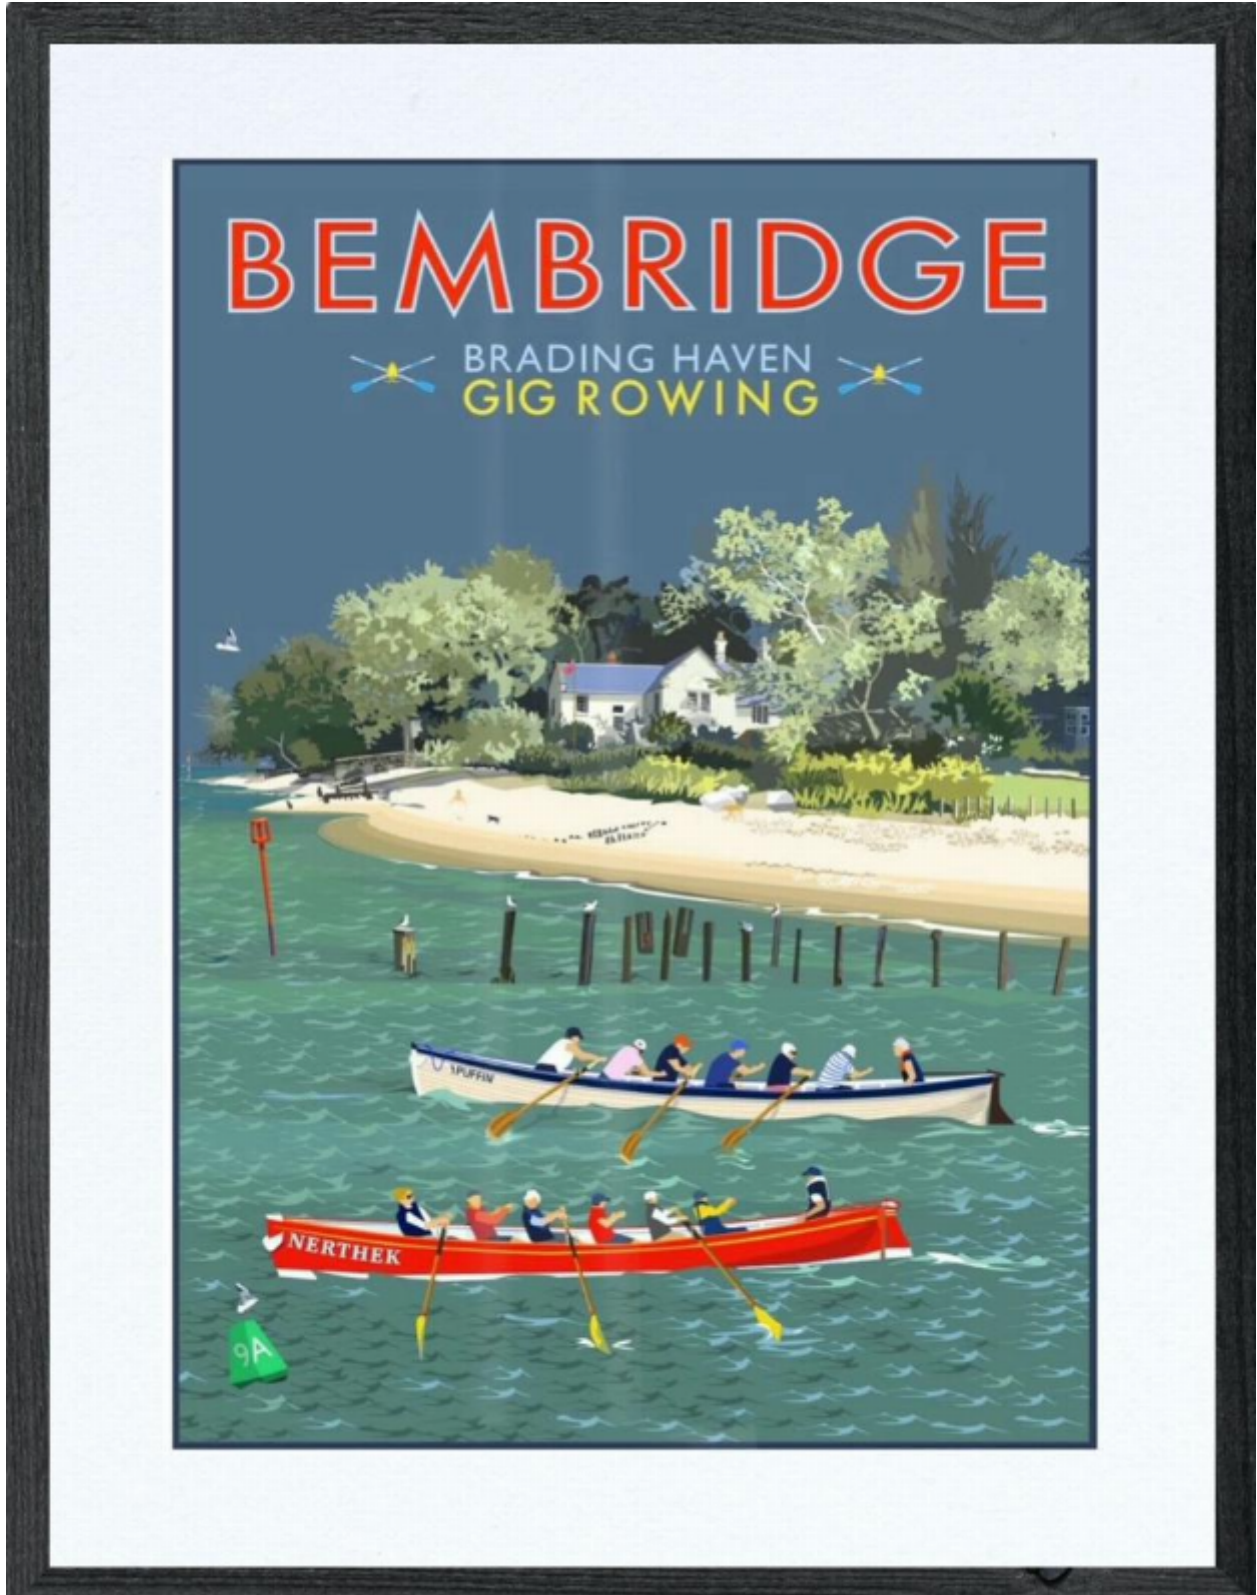

KENDALLS FINE ART

Brading Haven Gig Rowing - large framed

Sue Stitt

£250

REF: 3974

Framed Height: 71 cm (28")

Framed Width: 57 cm (22.4")

Description

Brading Haven Gig Rowing - large framed