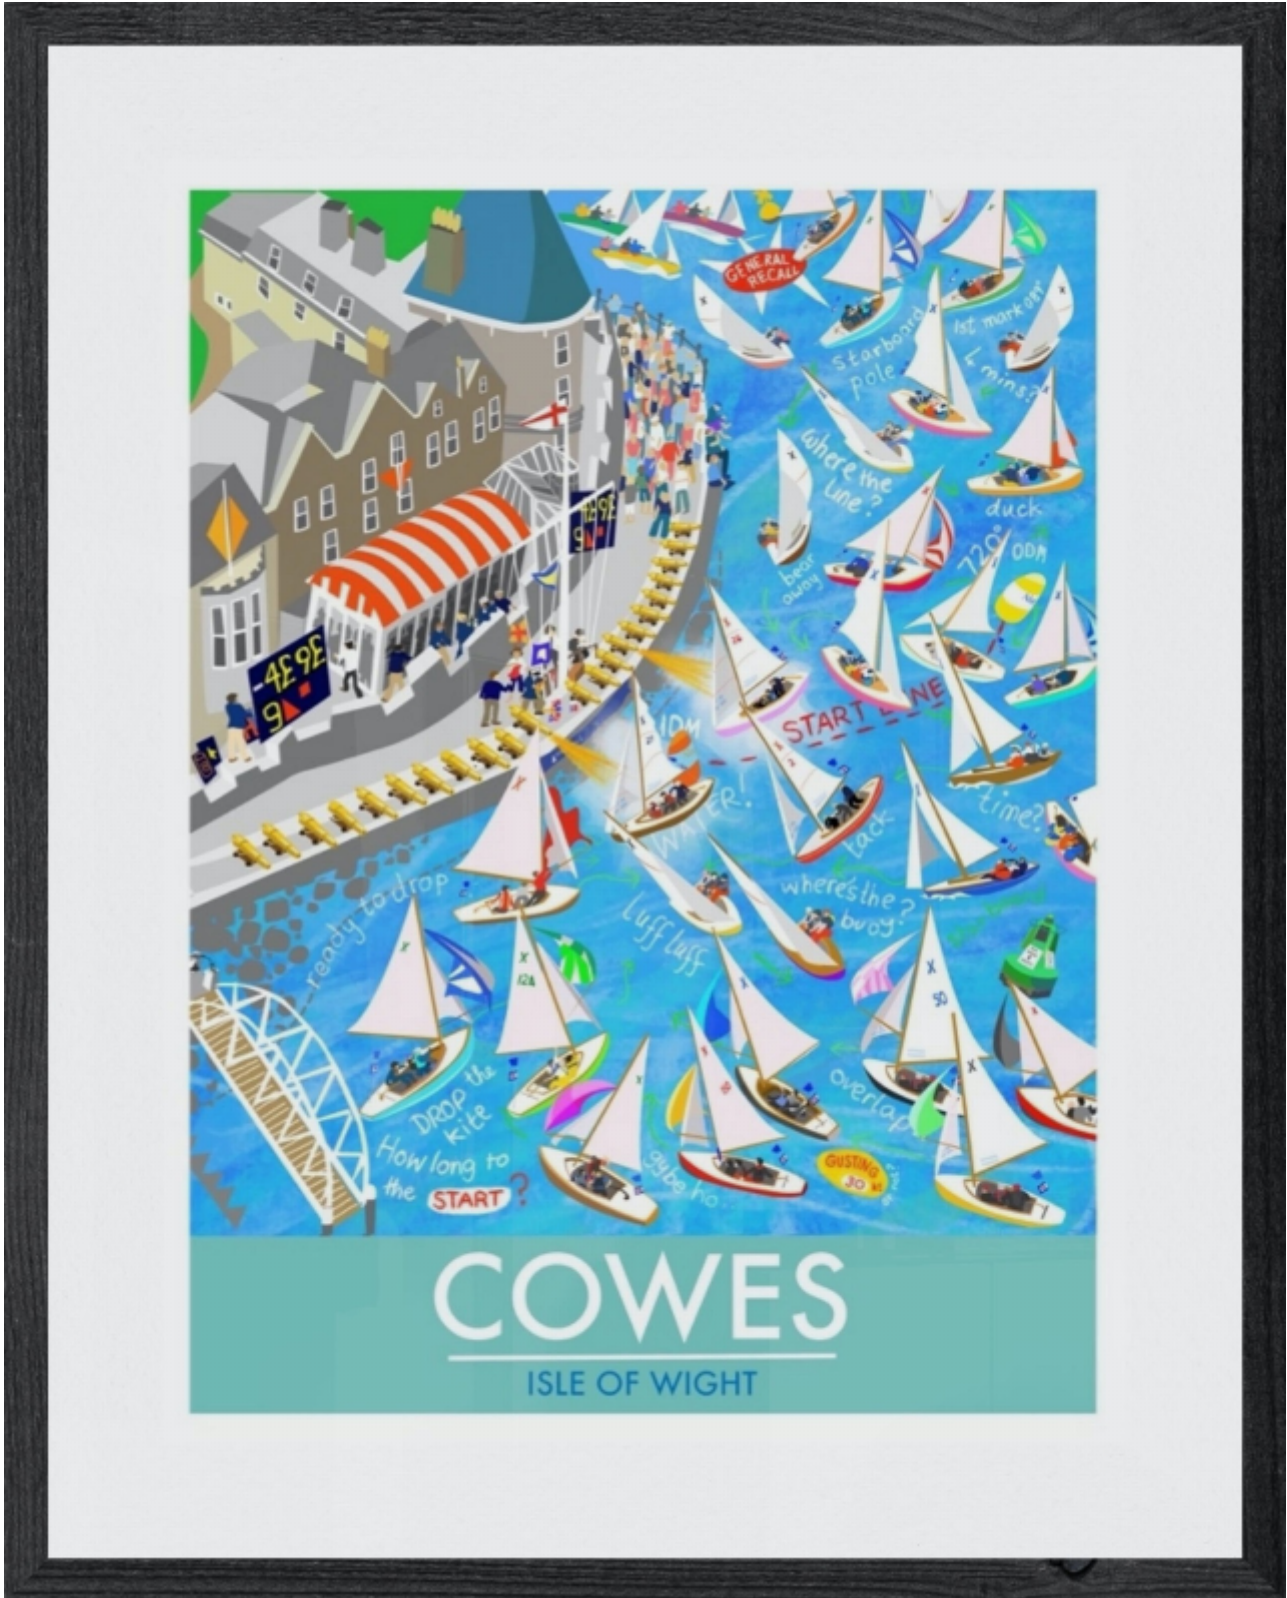

KENDALLS FINE ART

Cowes Start Line - large framed

Sue Stitt

£250

REF: 2389

Framed Height: 75 cm (29.5")

Framed Width: 57 cm (22.4")

Description

Organised chaos, a 'General Recall' with the classic XOD's....

iPad created digital image