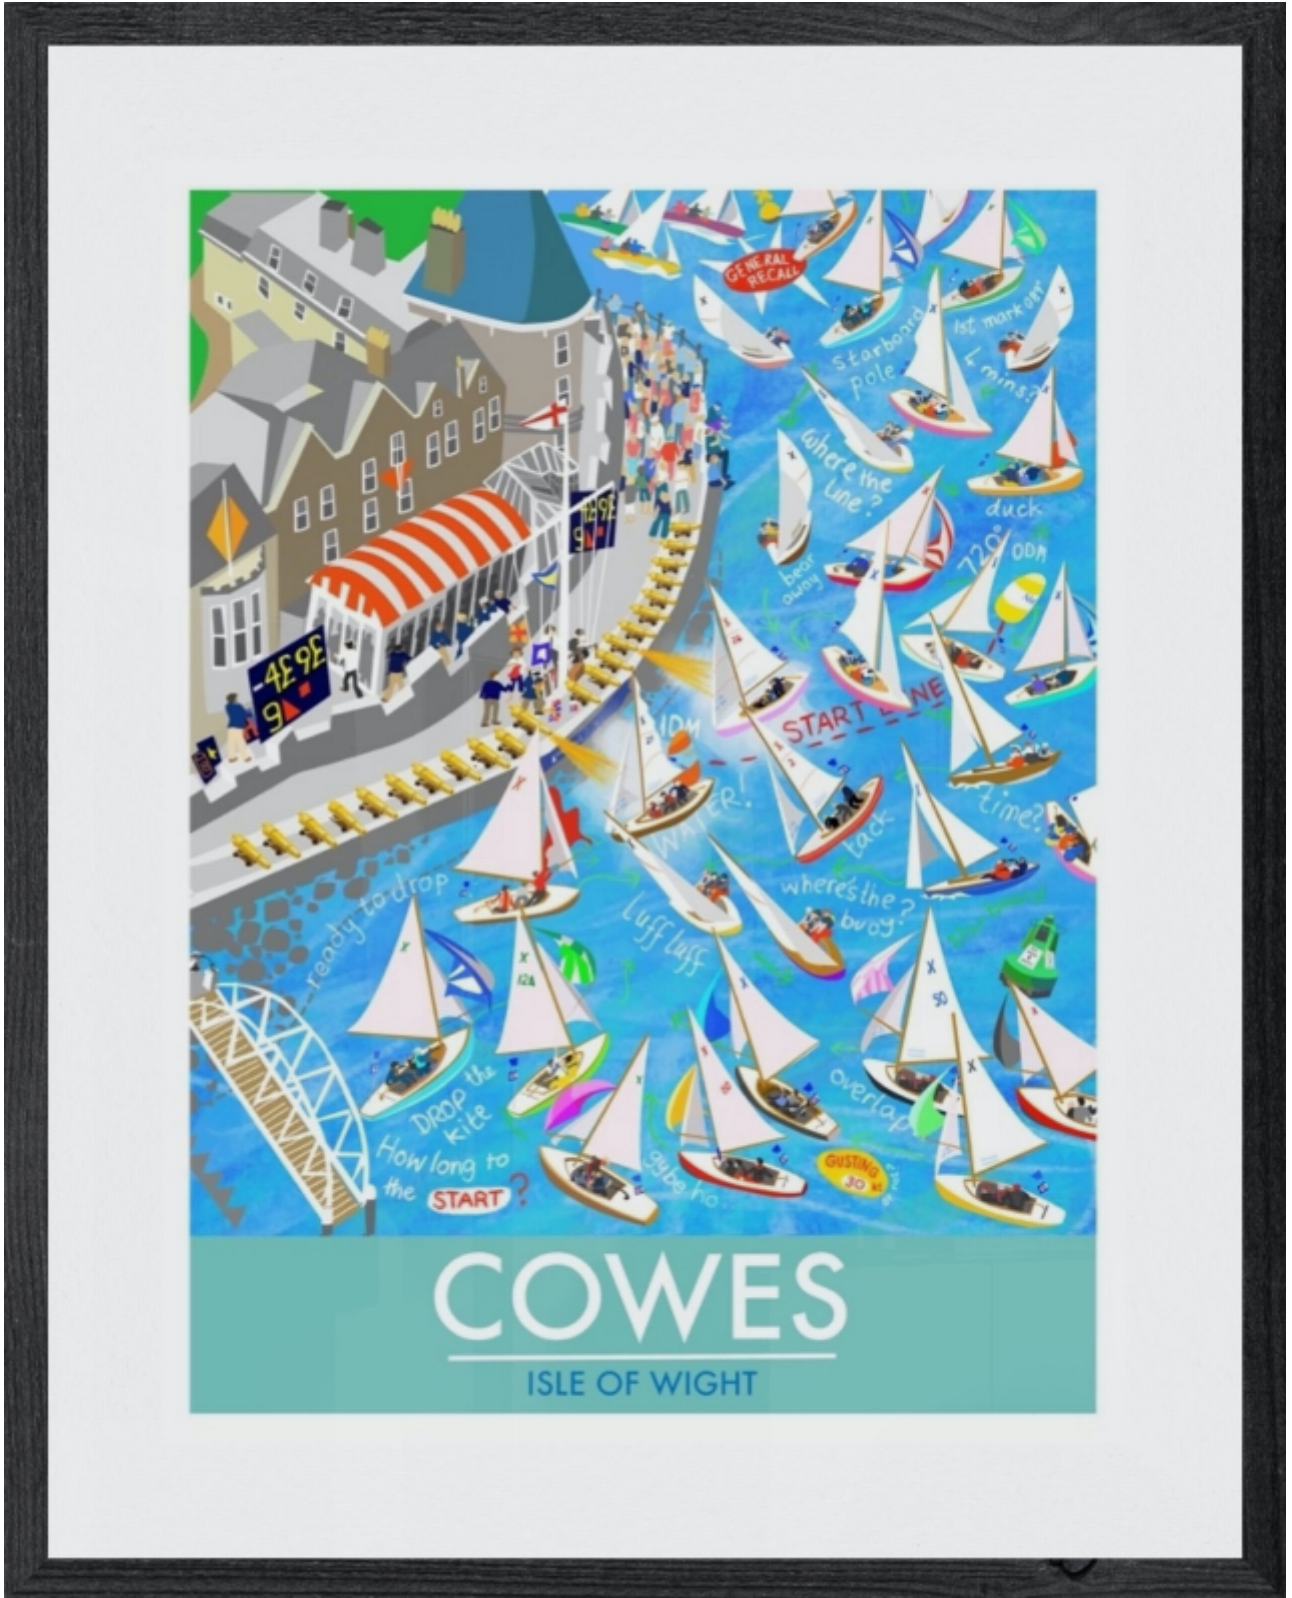

Cowes Start Line - large framed

Sue Stitt

£250

REF: 2389

Framed Height: 75 cm (29.5")

Framed Width: 57 cm (22.4")

Description

Organised chaos, a 'General Recall' with the classic XOD's....

iPad created digital image