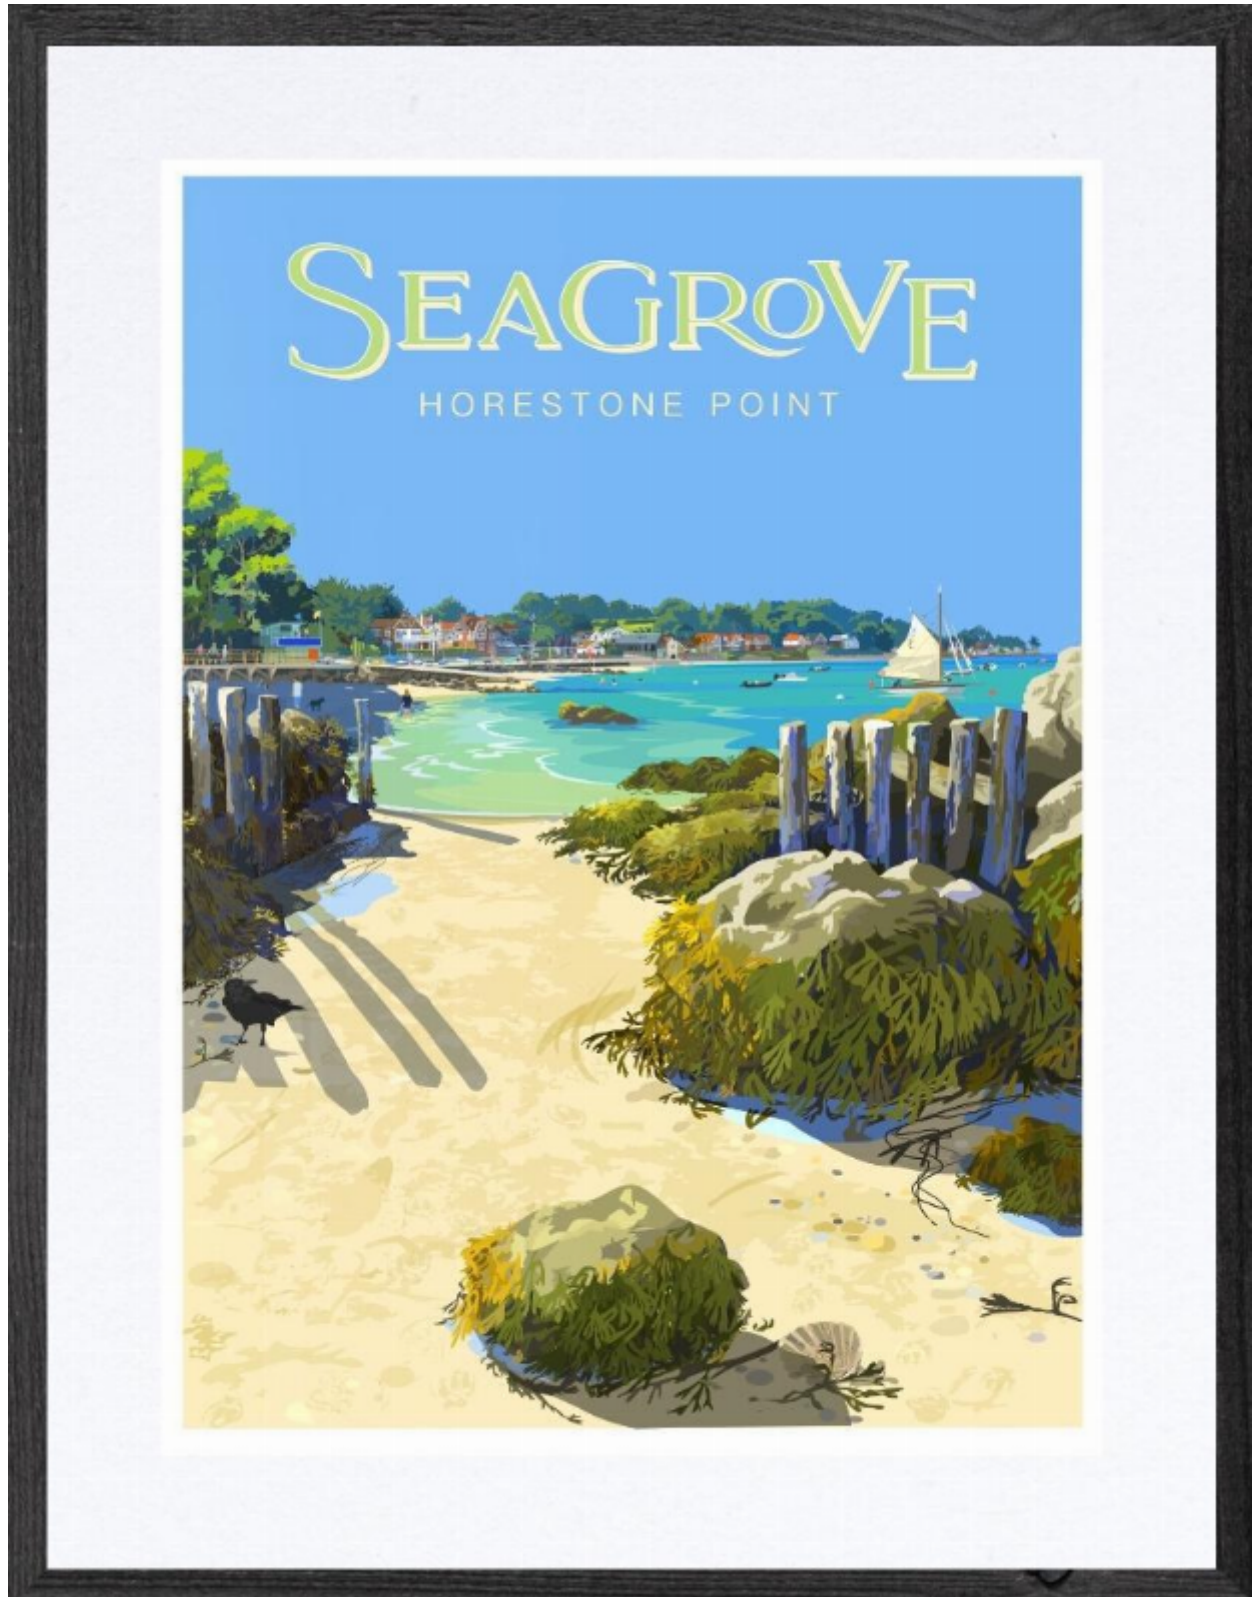

KENDALLS FINE ART

Seagrove - large framed
Sue Stitt

£250

REF: 3352

Framed Height: 75 cm (29.5")

Framed Width: 57 cm (22.4")

Description