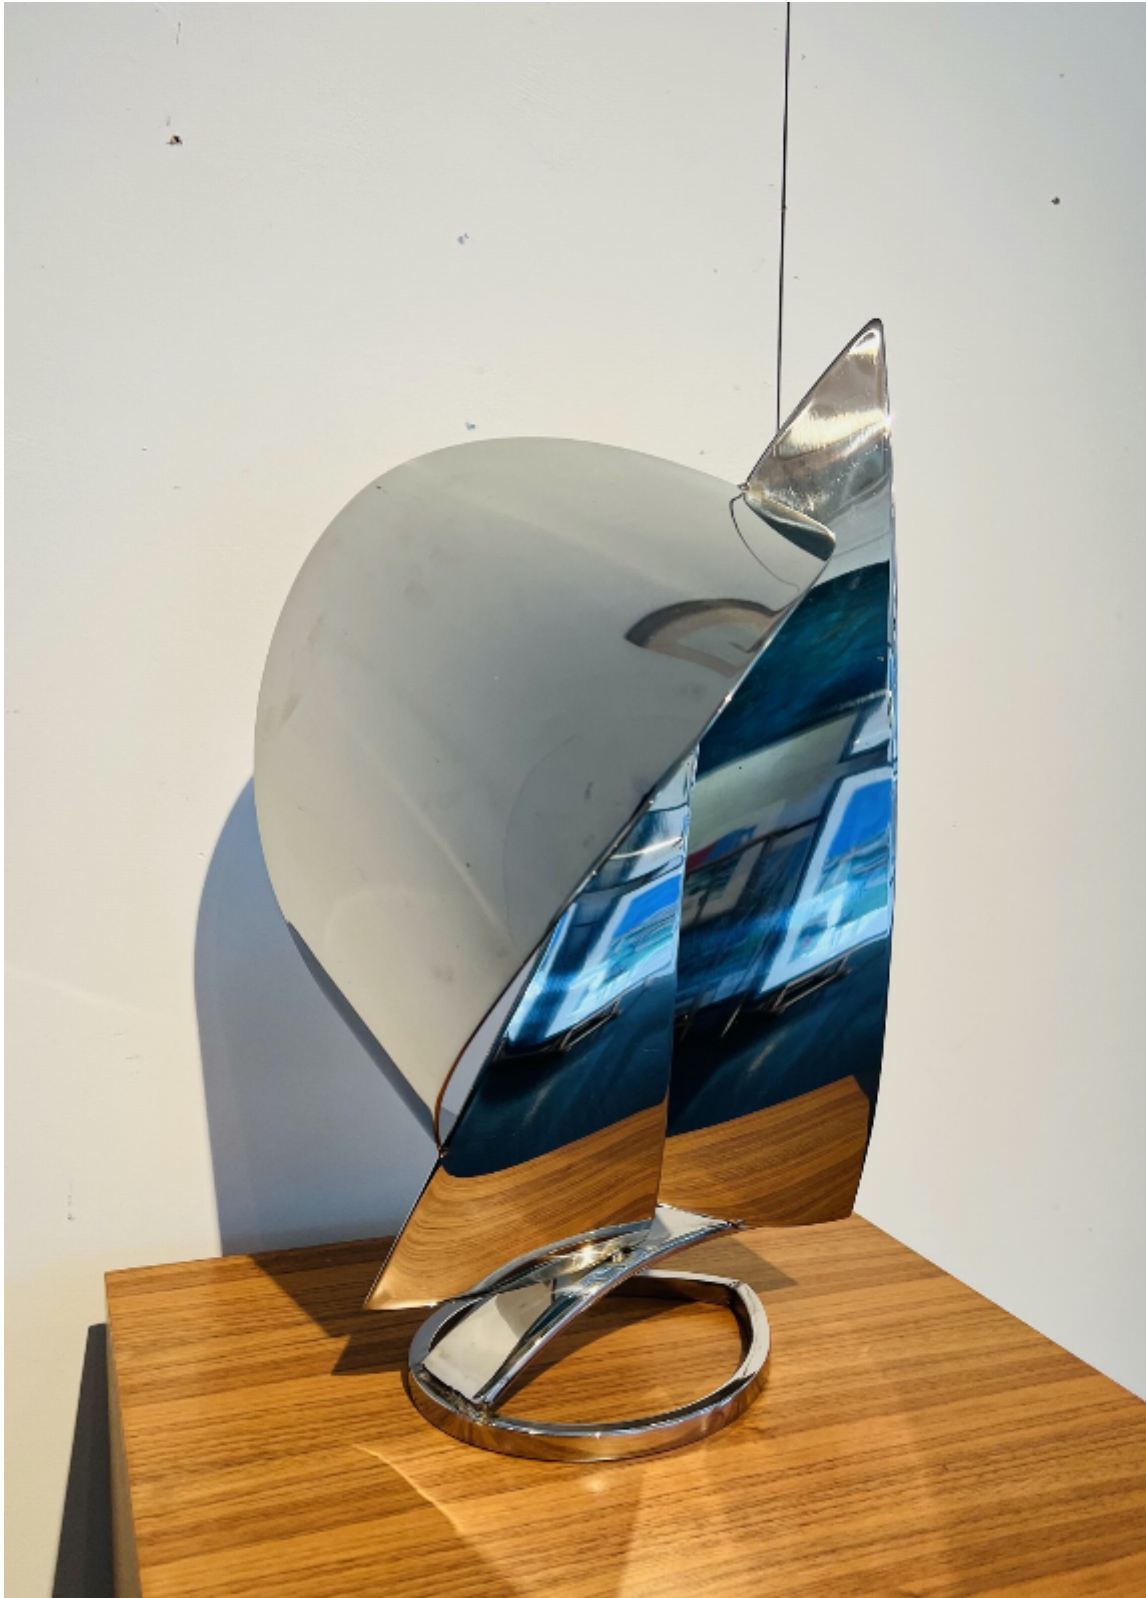

Med Down Wind sailing, wide Spinnaker

John Mellows

Sold

REF: 3453

Height: 46 cm (18.1")

Width: 39 cm (15.4")

Depth: 20 cm (7.9")

## Description

Med Down Wind Sailing, wide Spinnaker