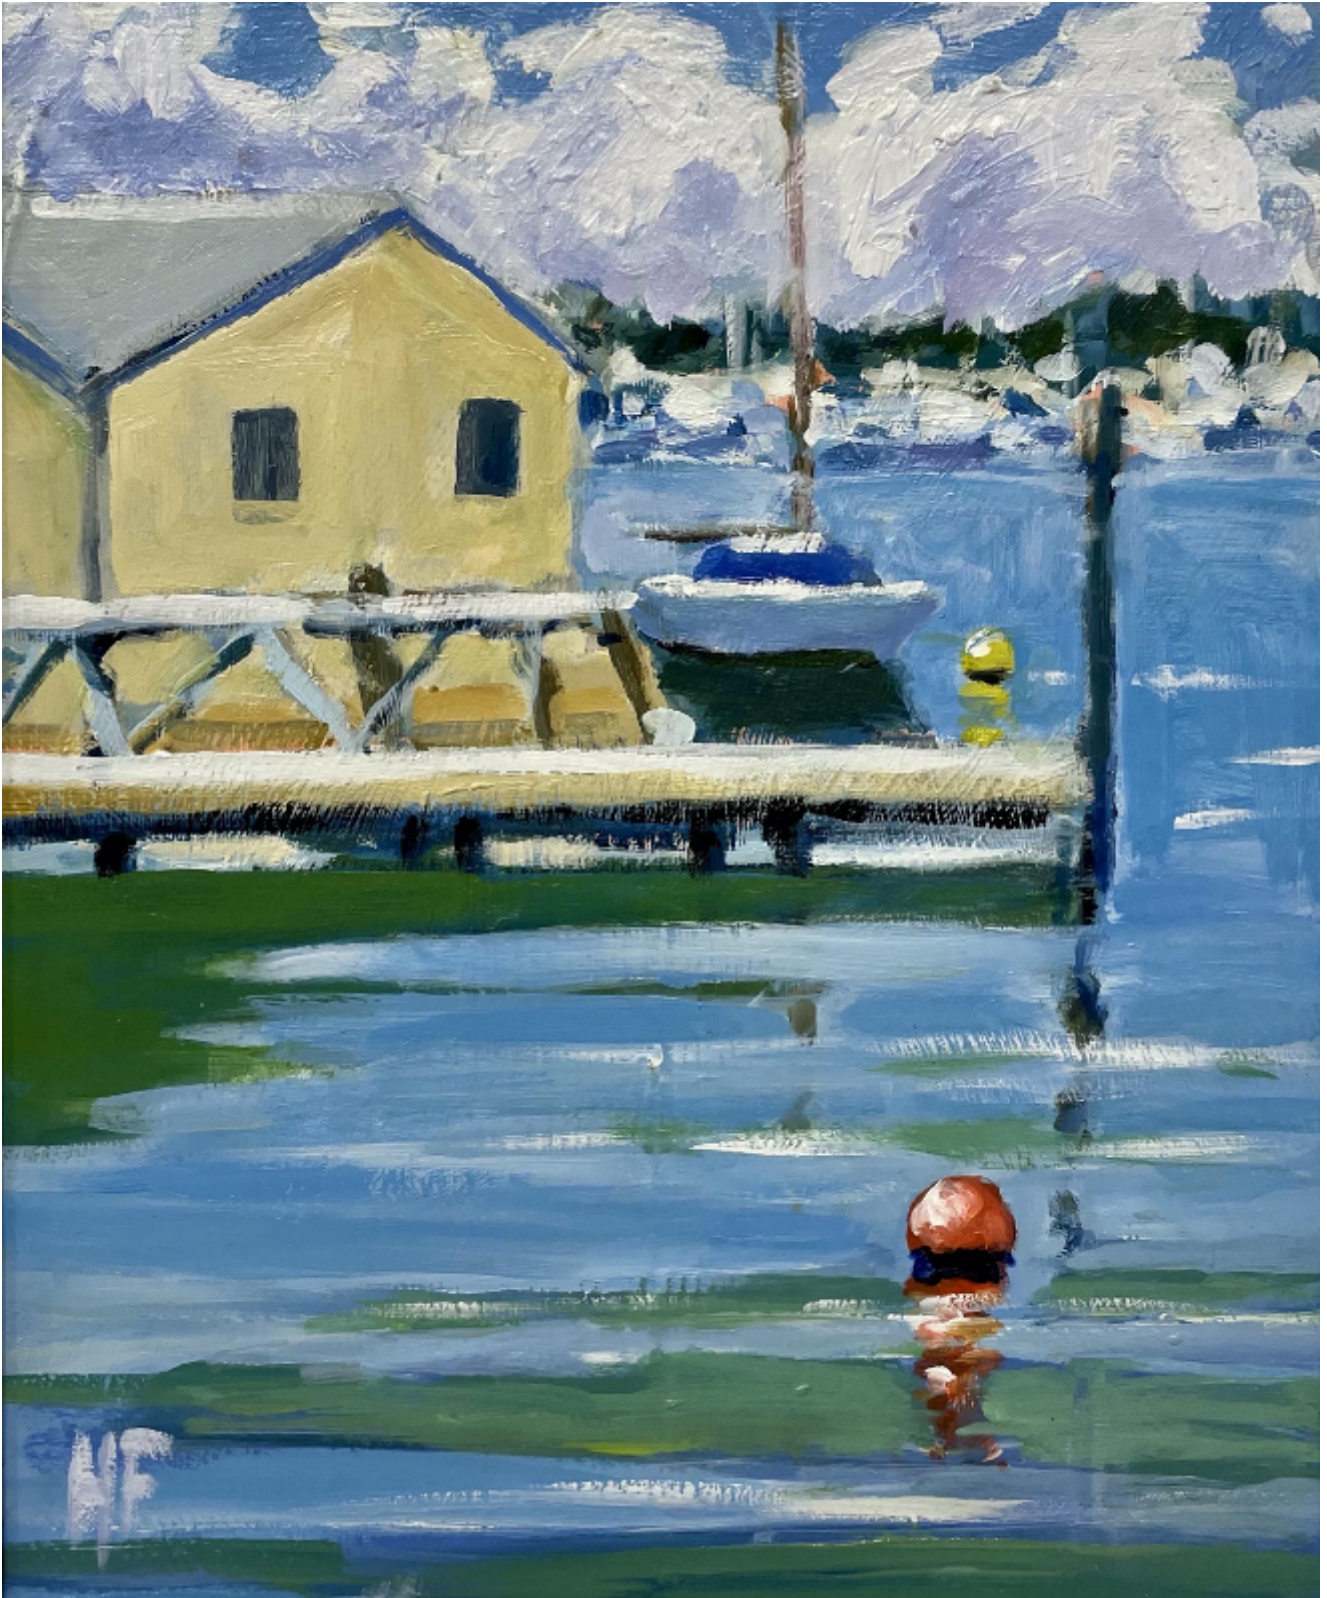

The Old Boat Shed

Hugh Fairfax

Sold

REF: 3326

Height: 29 cm (11.4")

Width: 23 cm (9.1")

Framed Height: 39 cm (15.4")

Framed Width: 33 cm (13")