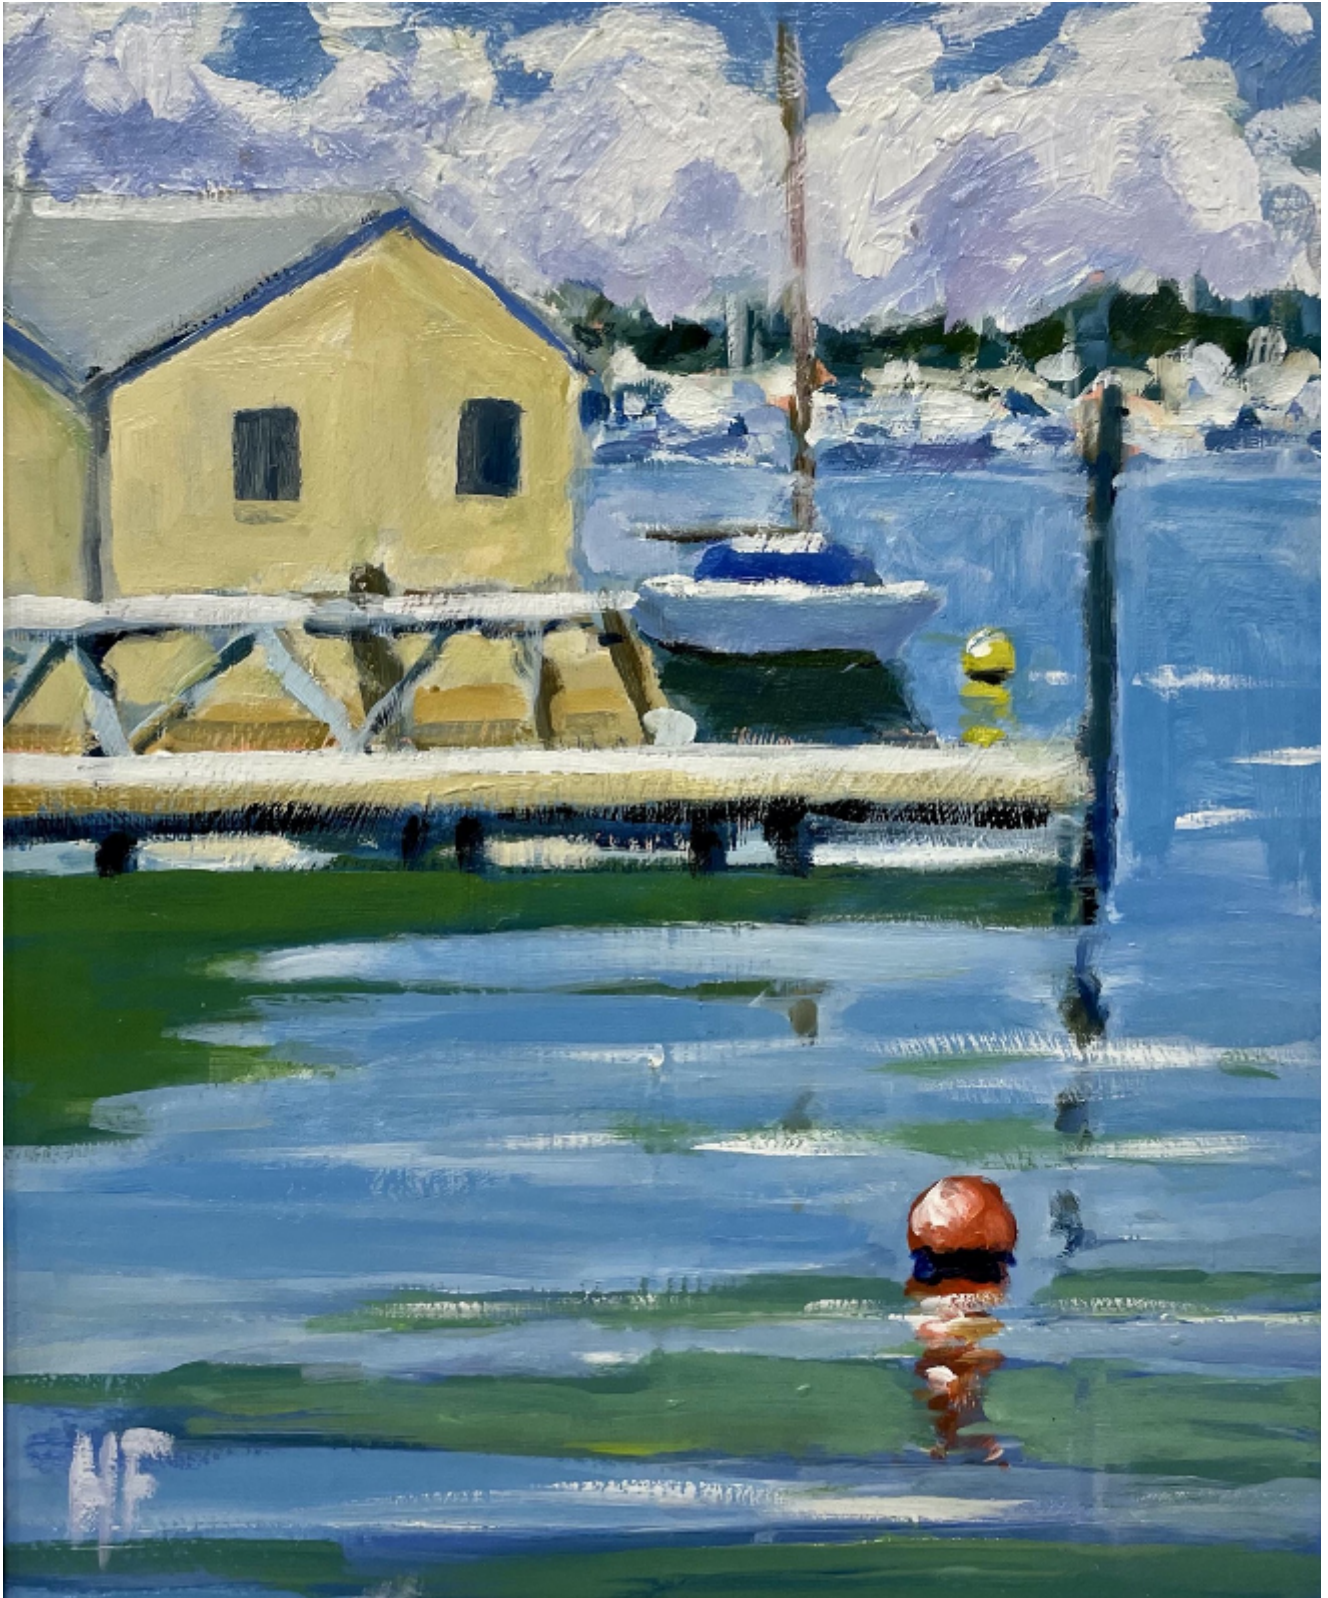

The Old Boat Shed

Hugh Fairfax

Sold

REF: 3326

Height: 29 cm (11.4")

Width: 23 cm (9.1")

Framed Height: 39 cm (15.4")

Framed Width: 33 cm (13")

Description