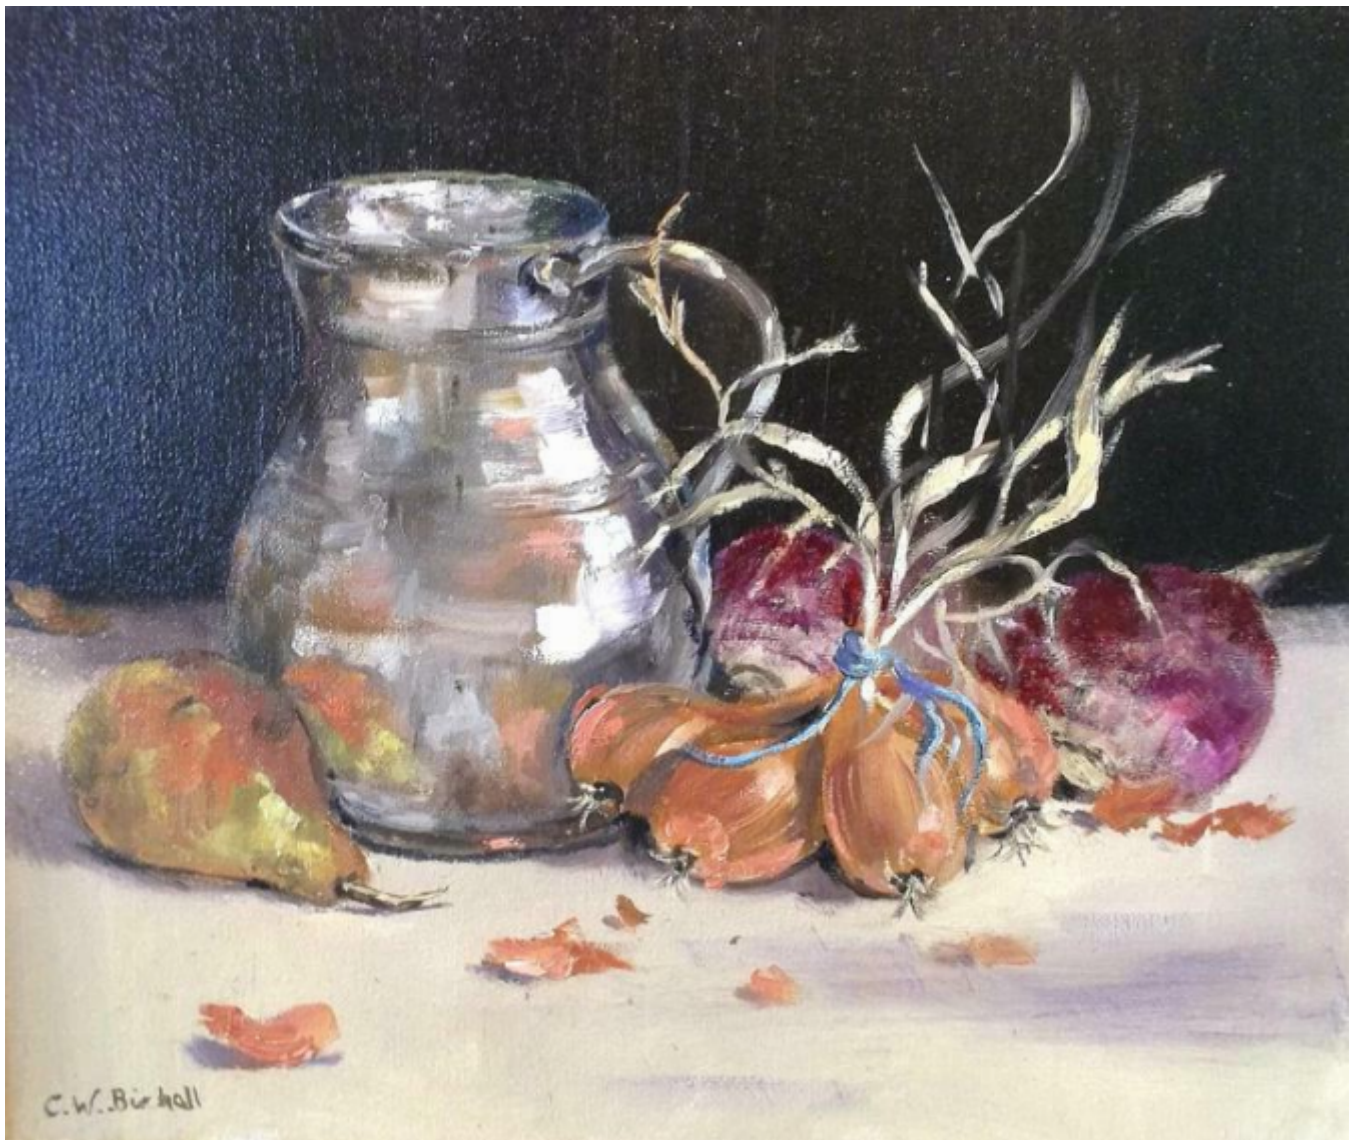

Istanbul jug with shallots

Chrissie Birchall

Sold

REF: 1343

Framed Height: 44 cm (17.3")

Framed Width: 47 cm (18.5")

Description

Istanbul jug with shallots