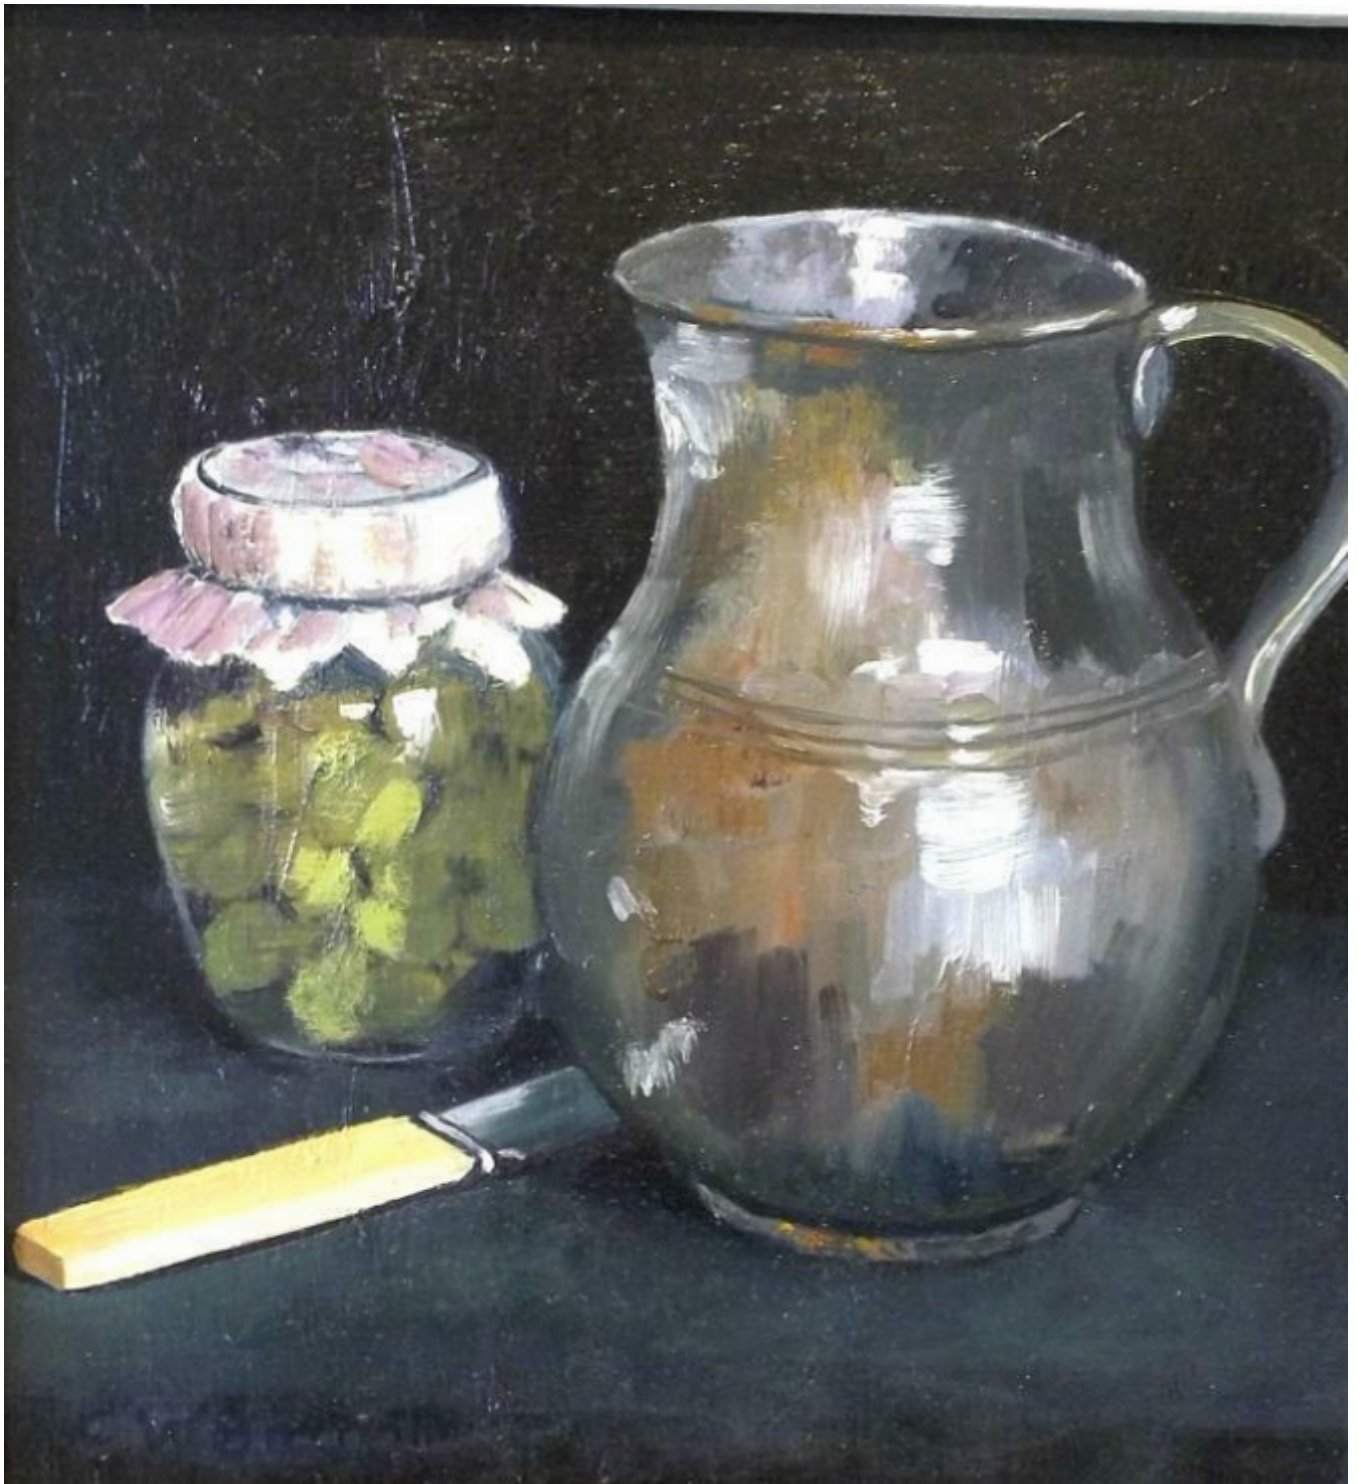

Knife and Istanbul jug

Chrissie Birchall

Sold

REF: 1345

Framed Height: 41 cm (16.1")

Framed Width: 39 cm (15.4")

Description

Knife and Istanbul jug